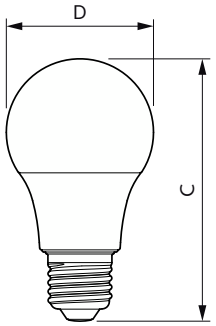

Temperature	
T-Case Maximum (Nom)	80 °C

Controls and dimming	
Dimmable	No

Mechanical and housing	
Bulb Shape	A19 (A19)

Product data	
Order product name	8A19/LED/BLUE/ND 120V E27 6/1FB
EAN/UPC - Product	046677568702
Order code	929001998671
Numerator - Quantity Per Pack	1
Numerator - Packs per outer box	6
Material Nr. (12NC)	929001998671
Net Weight (Piece)	0.030 kg

LED Party Bulbs

Dimensional drawing

8A19/LED/BLUE/ND 120V E27 6/1FB

Product	D	C
8A19/LED/BLUE/ND 120V E27 6/1FB	60 mm	107 mm

Photometric data

General Uniform Lighting

LEDbulb Color P 8W A19 E26 Blue

LEDbulb Color P 8W A19 E27 Blue