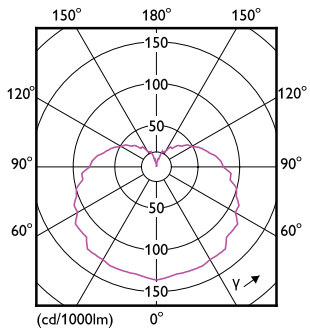

LED Party Bulbs

Dimensional drawing

8A19/LED/BLUE/ND 120V E27 6/1FB

Product	D	C
8A19/LED/BLUE/ND 120V E27 6/1FB	60 mm	107 mm

Photometric data

General Uniform Lighting

LEDbulb Color P 8W A19 E26 Blue

LEDbulb Color P 8W A19 E27 Blue