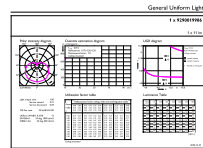

LED Party Bulbs

Dimensional drawing

8A19/LED/BLUE/ND 120V E27 6/1FB

Product	D	C
8A19/LED/BLUE/ND 120V E27 6/1FB	60 mm	107 mm

Photometric data

General Uniform Lighting

LEDbulb Color P 8W A19 E26 Blue

LEDbulb Color P 8W A19 E27 Blue