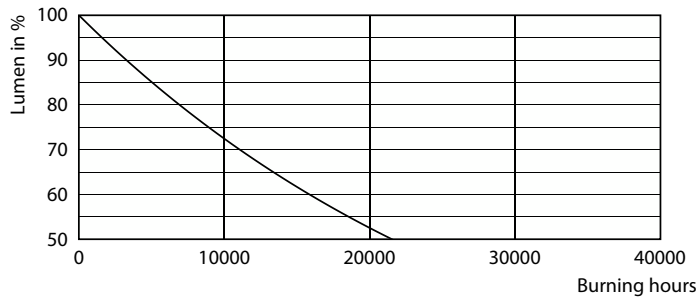

LED Party Bulbs

Lifetime

10K

10K