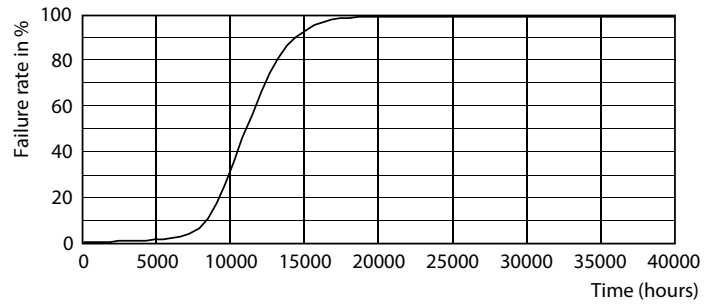

LED Party Bulbs

Lifetime

10K

10K