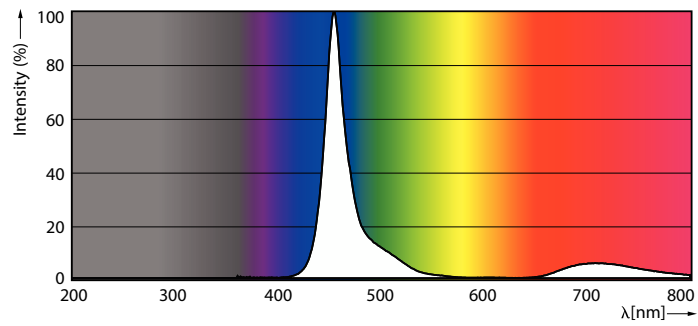

General information	
Cap-Base	E27 [E27]
EU RoHS compliant	Yes
Nominal Lifetime (Nom)	10000 h
Switching Cycle	20000X

Light technical	
Beam Angle (Nom)	120 °
Correlated Color Temperature (Nom)	- K
Color Consistency	-
Color Rendering Index (Nom)	-
LLMF At End Of Nominal Lifetime (Nom)	70 %

LED Party Bulbs

Dimensional drawing

8A19/LED/BLUE/ND 120V E27 6/1FB

Product	D	C
8A19/LED/BLUE/ND 120V E27 6/1FB	60 mm	107 mm

Photometric data

General Uniform Lighting

LEDbulb Color P 8W A19 E26 Blue

LEDbulb Color P 8W A19 E27 Blue

LEDbulb Color P A19 8W E26 Blue

LED Party Bulbs

Lifetime

10K

10K