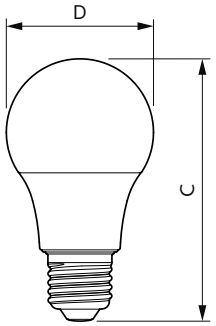

LED Party Bulbs

Dimensional drawing

8A19/LED/GREEN/ND 120V E27 6/1FB

Product	D	C
8A19/LED/GREEN/ND 120V E27 6/1FB	60 mm	107 mm