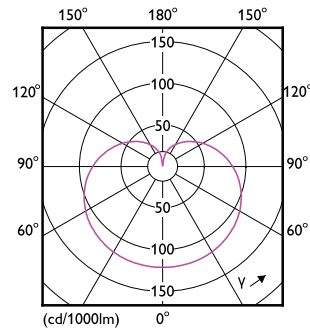

LEDbulb Color P A19 8W E26 Green