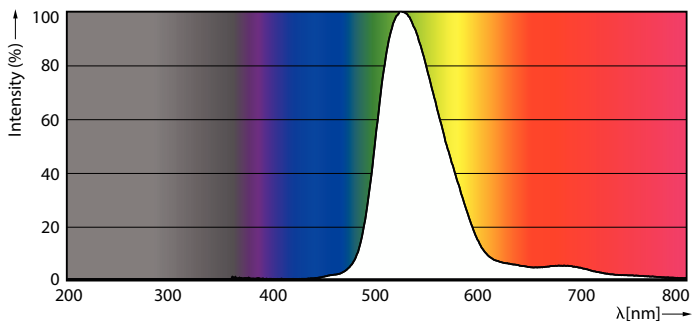

### Product data

General information	
Cap-Base	E27 [ E27]
EU RoHS compliant	Yes
Nominal Lifetime (Nom)	10000 h
Switching Cycle	20000X
Light technical	
Beam Angle (Nom)	160 °
Correlated Color Temperature (Nom)	- K
Color Consistency	-
Color Rendering Index (Nom)	-
LLMF At End Of Nominal Lifetime (Nom)	70 %
Operating and electrical	
Input Frequency	50 to 60 Hz
Power (Nom)	8 W
Lamp Current (Nom)	115 mA
Starting Time (Nom)	0.5 s
Warm Up Time to 60% Light (Nom)	0.5 s
Power Factor (Nom)	0.5
Voltage (Nom)	120 V

## Photometric data

LEDbulb Color P 8W A19 E27 Green

LEDbulb Color P A19 8W E26 Green

LEDbulb Color P 8W A19 E26 Green