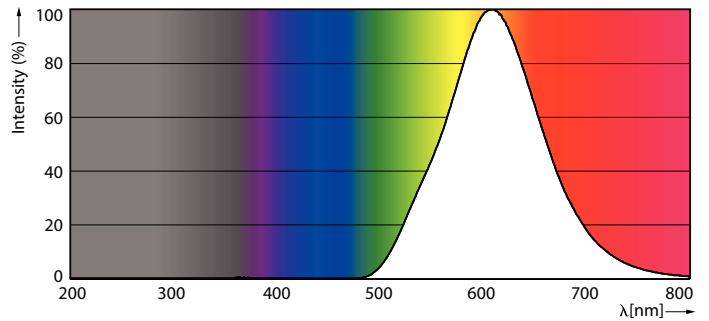

| General information | |
|---------------------------------------|------------------------------------|
| Cap-Base | E26 [Single Contact Medium Screw] |
| EU RoHS compliant | Yes |
| Nominal Lifetime (Nom) | 10950 h |
| Switching Cycle | 20000X |
| Light technical | |
| Beam Angle (Nom) | 160 ° |
| Correlated Color Temperature (Nom) | - K |
| Color Consistency | - |
| Color Rendering Index (Nom) | - |
| LLMF At End Of Nominal Lifetime (Nom) | 70 % |
| Operating and electrical | |
| Input Frequency | 60 Hz |
| Power (Nom) | 8 W |
| Lamp Current (Nom) | 115 mA |
| Wattage Equivalent | 40 W |
| Starting Time (Nom) | 0.5 s |
| Warm Up Time to 60% Light (Nom) | 0.5 s |
| Power Factor (Nom) | 0.5 |
| Voltage (Nom) | 120 V |
| Temperature | |
| T-Case Maximum (Nom) | 80 °C |

LED Party Bulbs

Dimensional drawing

8A19/LED/YELLOW/P/ND 120V 4/1FB

| Product | D | C |
|---------------------------------|-------|--------|
| 8A19/LED/YELLOW/P/ND 120V 4/1FB | 60 mm | 107 mm |

Photometric data

LEDbulb Color P 8W A19 E26 Yellow

LEDbulb Color P 8W A19 E26 Yellow

LEDbulb Color P A19 8W E26 Yellow

LED Party Bulbs

Lifetime

10K

10K