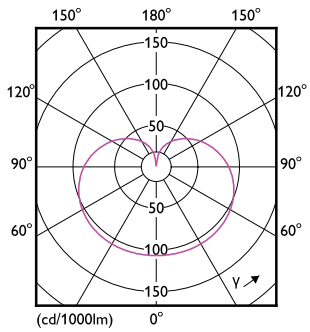

LEDbulb Color P A19 8W E26 Yellow