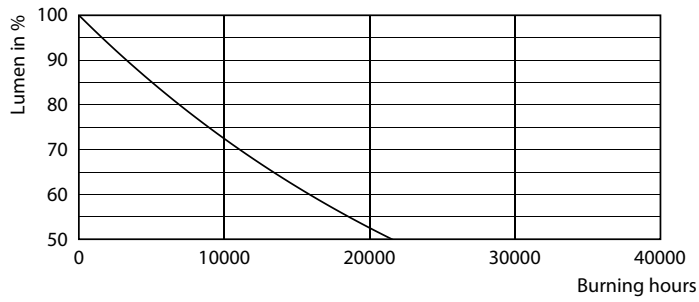

| General information | |
|---------------------------------------|------------------------------------|
| Cap-Base | E26 [Single Contact Medium Screw] |
| EU RoHS compliant | Yes |
| Nominal Lifetime (Nom) | 10950 h |
| Switching Cycle | 20000X |
| Light technical | |
| Beam Angle (Nom) | 160 ° |
| Correlated Color Temperature (Nom) | - K |
| Color Consistency | - |
| Color Rendering Index (Nom) | - |
| LLMF At End Of Nominal Lifetime (Nom) | 70 % |
| Operating and electrical | |
| Input Frequency | 60 Hz |
| Power (Nom) | 8 W |
| Lamp Current (Nom) | 115 mA |
| Wattage Equivalent | 40 W |
| Starting Time (Nom) | 0.5 s |
| Warm Up Time to 60% Light (Nom) | 0.5 s |
| Power Factor (Nom) | 0.5 |
| Voltage (Nom) | 120 V |
| Temperature | |
| T-Case Maximum (Nom) | 80 °C |

LED Party Bulbs

Dimensional drawing

8A19/LED/YELLOW/P/ND 120V 4/1FB

| Product | D | C |
|---------------------------------|-------|--------|
| 8A19/LED/YELLOW/P/ND 120V 4/1FB | 60 mm | 107 mm |

Photometric data

LEDbulb Color P 8W A19 E26 Yellow

LEDbulb Color P 8W A19 E26 Yellow

LEDbulb Color P A19 8W E26 Yellow

LED Party Bulbs

Lifetime

10K

10K