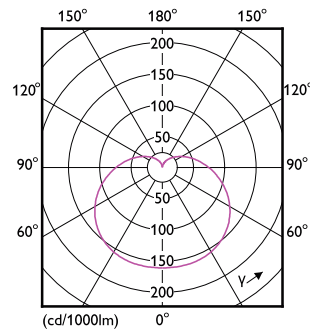

LEDbulb G45 E27 FR