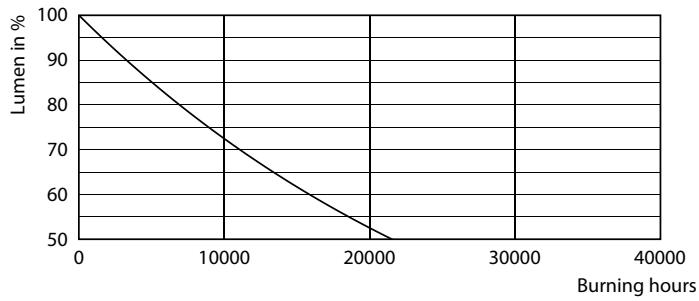

Product data

General information	
Cap-Base	E27 [E27]
EU RoHS compliant	Yes
Nominal Lifetime (Nom)	10000 h
Switching Cycle	50000X
Technical Type	4-40W
Light technical	
Color Code	865 [CCT of 6500K]
Beam Angle (Nom)	150 °
Luminous Flux (Nom)	350 lm
Color Designation	Cool Daylight
Correlated Color Temperature (Nom)	6500 K
Luminous Efficacy (rated) (Nom)	87.00 lm/W
Color Consistency	<6
Color Rendering Index (Nom)	80

Numerator - Packs per outer box 10

Material Nr. (12NC) 929001992041

Net Weight (Piece) 0.020 kg

Dimensional drawing

LED candle/luster EcoHome LEDBulb 4W E27 6500K G45 2PF AR

Product	D	C
LED candle/luster EcoHome LEDBulb 4W E27 6500K G45 2PF AR	45 mm	77 mm

Photometric data

LEDbulb 4W E27 G45 865 FR

LEDbulb G45 E27 FR

Standard LED candles & lusters

Photometric data

LEDbulb 4W E27 G45 865 FR

Lifetime

10K