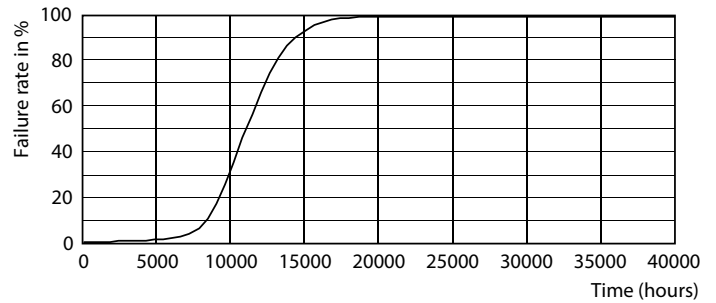

Standard LED candles & lusters

Photometric data

Lifetime

10K