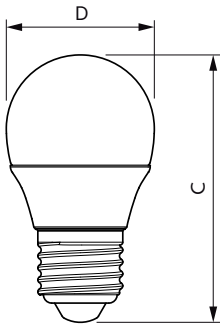

Numerator - Packs per outer box 10

Material Nr. (12NC) 929001992041

Net Weight (Piece) 0.020 kg

Dimensional drawing

LED candle/luster EcoHome LEDBulb 4W E27 6500K G45 2PF AR

Product	D	C
LED candle/luster EcoHome LEDBulb 4W E27 6500K G45 2PF AR	45 mm	77 mm