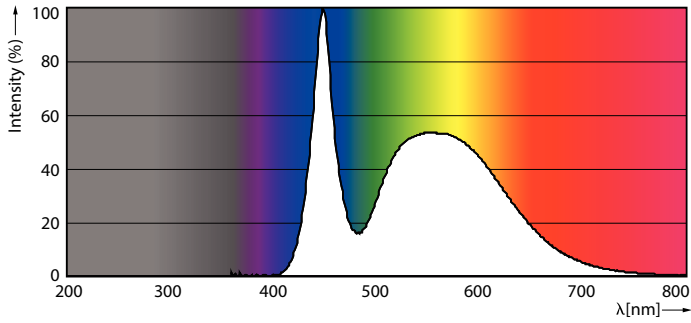

Product data

General information	
Cap-Base	E27 [E27]
EU RoHS compliant	Yes
Nominal Lifetime (Nom)	10000 h
Switching Cycle	50000X
Technical Type	4-40W
Light technical	
Color Code	865 [CCT of 6500K]
Beam Angle (Nom)	150 °
Luminous Flux (Nom)	350 lm
Color Designation	Cool Daylight
Correlated Color Temperature (Nom)	6500 K
Luminous Efficacy (rated) (Nom)	87.00 lm/W
Color Consistency	<6
Color Rendering Index (Nom)	80

Photometric data

LEDbulb 4W E27 G45 865 FR

LEDbulb G45 E27 FR

Standard LED candles & lusters

Photometric data

LEDbulb 4W E27 G45 865 FR

Lifetime

10K