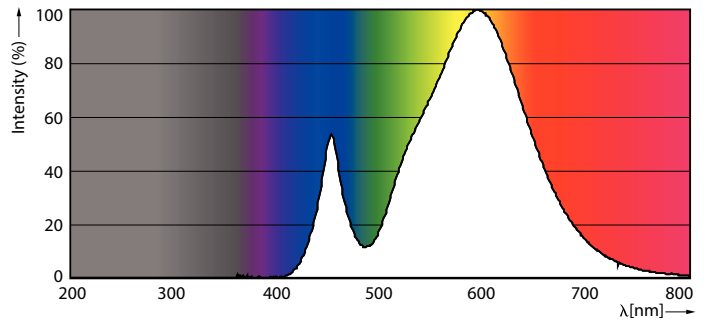

LEDbulb 4W E27 G45 830 FR

LEDbulb 4W E27 G45 830 FR