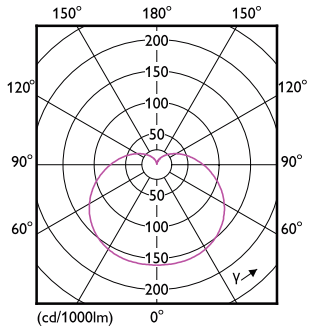

Standard LED candles & lusters

Photometric data

LEDbulb G45 E27 FR