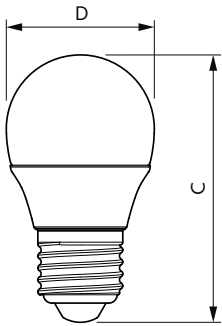

## Dimensional drawing

LED candle/luster EcoHome LEDBulb 4W E27 3000K G45 1PF AR

Product	D	C
LED candle/luster EcoHome LEDBulb 4W E27 3000K G45 1PF AR	45 mm	77 mm