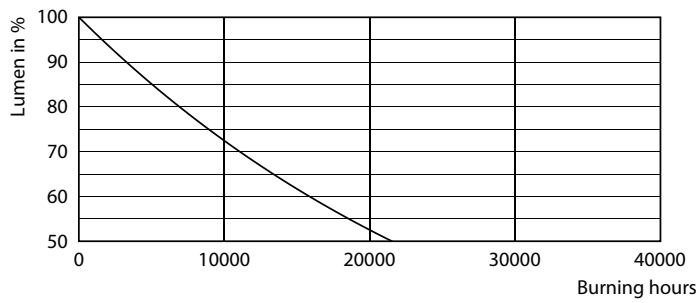

Lifetime

10K