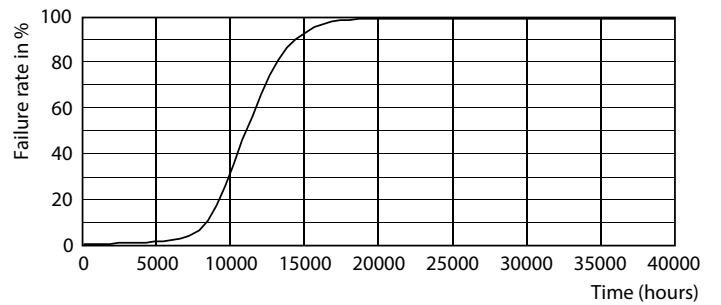

Standard LED candles & lusters

Photometric data

Lifetime

10K