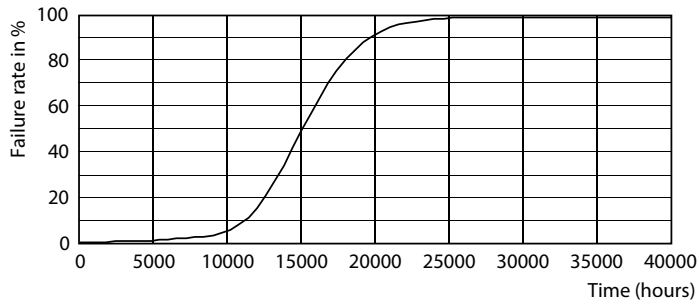

LED Designer Deco

Lifetime

Life Expectancy Diagram