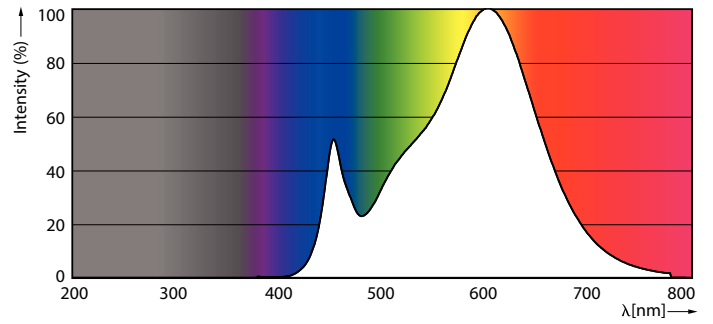

LEDbulb UFO 24W Others E27 830 FR