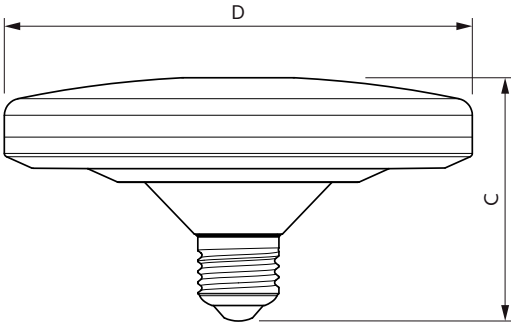

Dimensional drawing

UFO LEDBulb 24W E27 3000K 230V 1CT/6

Product

UFO LEDBulb 24W E27 3000K 230V 1CT/6