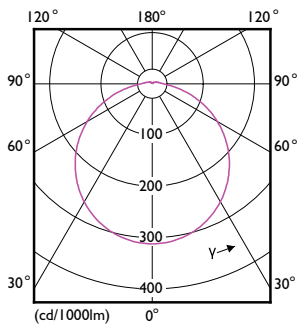

Photometric data

LEDbulb UFO Others 24W E27 830 FR