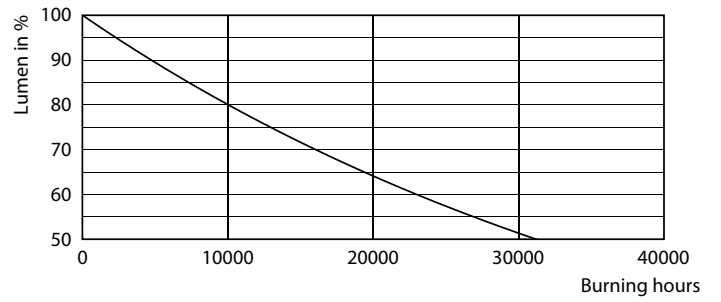

LED Designer Deco

Lifetime

Lumen Maintenance Diagram