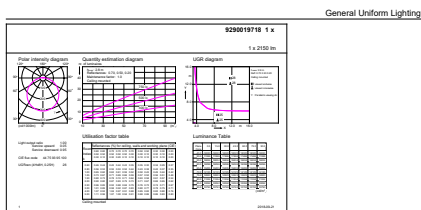

LEDbulb UFO 24W Others E27 830