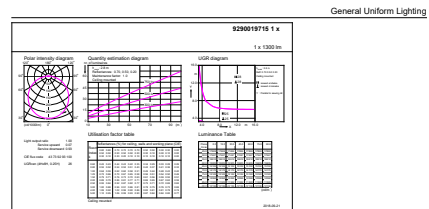

Photometric data

LEDbulb UFO 15W Others E27 865 FR

LEDbulb UFO 15W Others E27 865