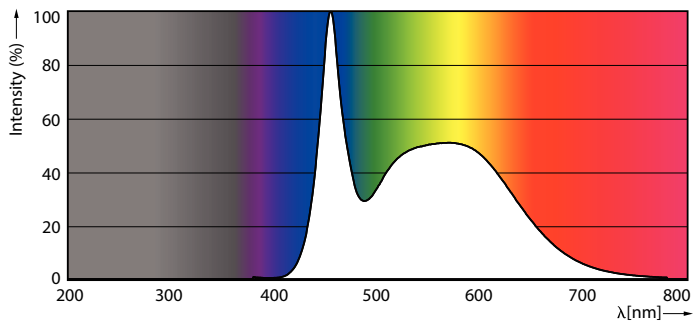

Photometric data

LEDbulb UFO 15W Others E27 865 FR

LEDbulb UFO 15W Others E27 865