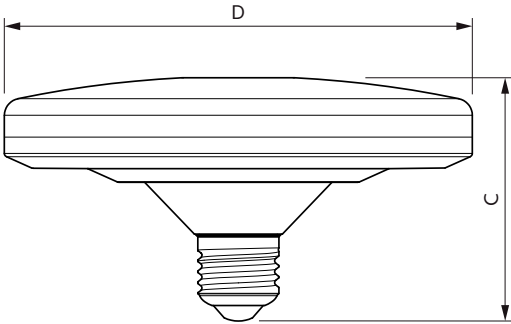

Dimensional drawing

UFO LEDBulb 15W E27 6500K 230V 1CT/6

Product

UFO LEDBulb 15W E27 6500K 230V 1CT/6