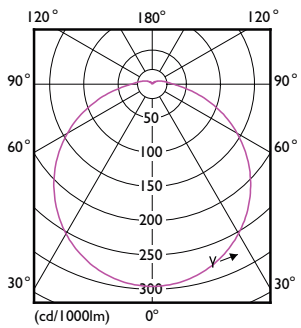

LEDbulb UFO Others 15W E27 830 FR