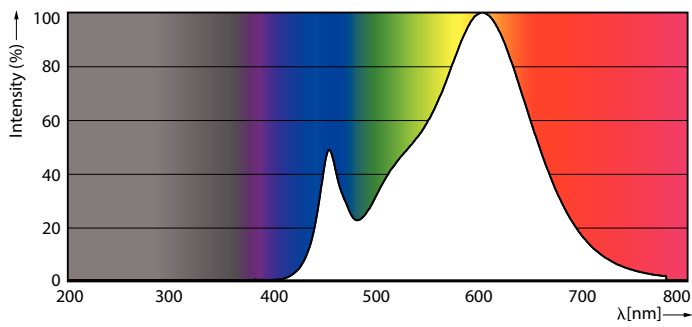

LEDbulb UFO 15W Others E27 830 FR