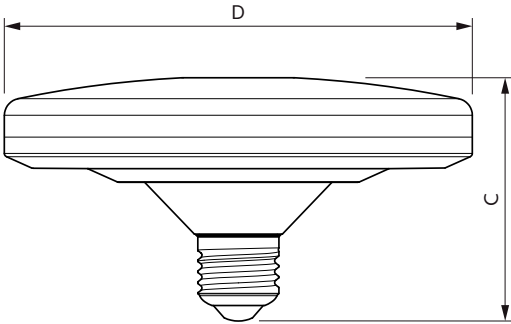

Dimensional drawing

UFO LEDBulb 15W E27 3000K 230V 1CT/6

Product

UFO LEDBulb 15W E27 3000K 230V 1CT/6