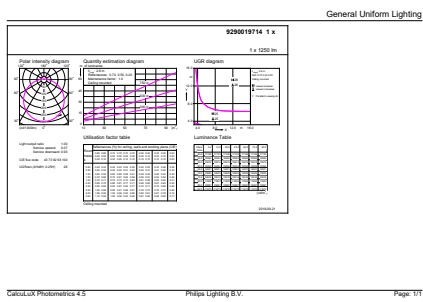

Photometric data

LEDbulb UFO 15W Others E27 830