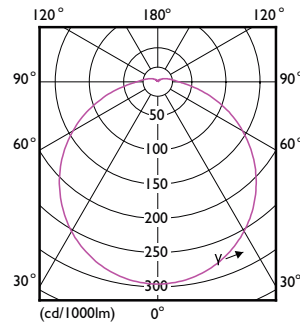

LEDbulb UFO Others 15W E27 830 FR

Photometric data