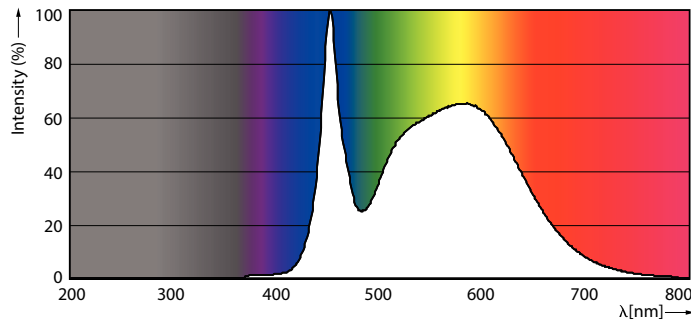

Photometric data

LEDtube 16T8 UF18 48-850