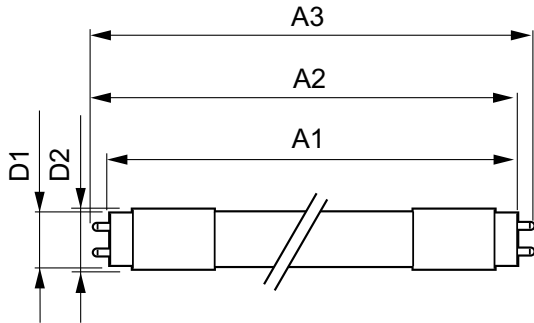

### Product data

General information		Warm Up Time to 60% Light (Nom)	
Cap-Base	G13 [ Medium Bi-Pin Fluorescent]		0.5 s
EU RoHS compliant	Yes	UL Type	Type A - works on ballast
Nominal Lifetime (Nom)	36000 h	Power Factor (Nom)	0.9
Switching Cycle	50000X	Voltage (Nom)	40-330 V
Light technical		Temperature	
Color Code	850 [ CCT of 5000K]	T-Ambient (Max)	45 °C
Beam Angle (Nom)	240 °	T-Ambient (Min)	-20 °C
Luminous Flux (Nom)	1800 lm	T-Storage (Max)	65 °C
Color Designation	Daylight	T-Storage (Min)	-40 °C
Correlated Color Temperature (Nom)	5000 K	T-Case Maximum (Nom)	60 °C
Luminous Efficacy (rated) (Nom)	112.00 lm/W	Controls and dimming	
Color Consistency	<5	Dimmable	No
Color Rendering Index (Nom)	80	Mechanical and housing	
LLMF At End Of Nominal Lifetime (Nom)	70 %	Bulb Material	Glass
Operating and electrical		Product Length	1200 mm
Input Frequency	50-120000 Hz	Bulb Shape	Tube, double-ended
Power (Nom)	16 W	Approval and application	
Lamp Current (Max)	600 mA	Energy Saving Product	Yes
Lamp Current (Min)	110 mA	Approval Marks	RoHS compliance UL certificate
Starting Time (Nom)	0.5 s		

# T12

Energy Consumption kWh/1000 h	- kWh
<b>Product data</b>	
Order product name	16T8/LED/48-850/UF18/G 10/1
EAN/UPC - Product	046677539986
Order code	929001966004

Numerator - Quantity Per Pack	1
Numerator - Packs per outer box	10
Material Nr. (12NC)	929001966004
Net Weight (Piece)	0.220 kg

## Dimensional drawing

16T8/LED/48-850/UF18/G 10/1

Product	D1	D2	A1	A2	A3
16T8/LED/48-850/UF18/G 10/1	25.7 mm	28 mm	1198 mm	1205 mm	1212 mm