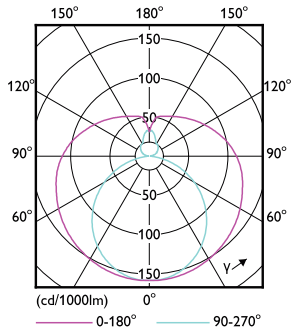

LEDtube 16T8 UF18

© 2022 Philips Lighting B.V. Page 11

LEDtube 16T8 UF18 48-850