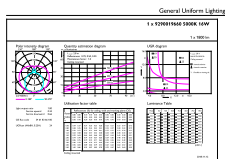

© 2022 Philips Lighting B.V. Page 11

LEDtube 16T8 UF18 48-850