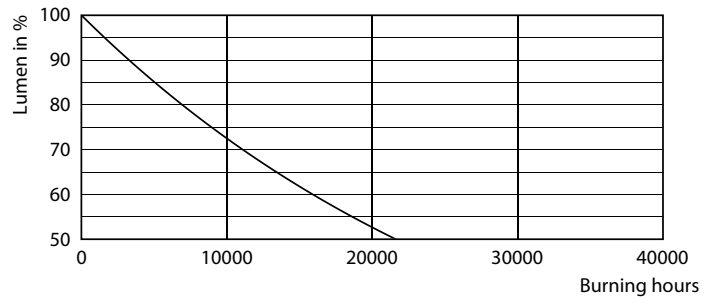

Lifetime

65W E27 A60 FR