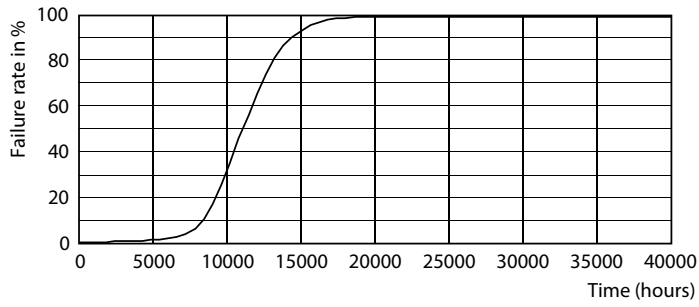

Lifetime

65W E27 A60 FR