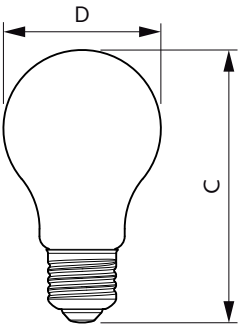

Numerator - Packs per outer box	20
Material Nr. (12NC)	929001955271
Net Weight (Piece)	0.060 kg

Dimensional drawing

EcoHome LEDBulb 7W E27 6500KHV 1PF/20AR

Product	D	C
EcoHome LEDBulb 7W E27 6500KHV 1PF/20AR	60 mm	108 mm