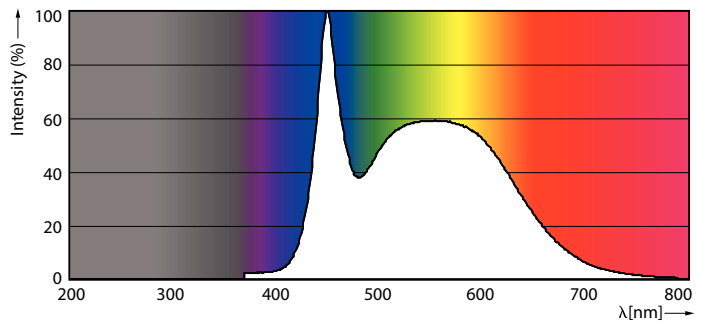

65W E27 A60 FR

General Uniform Lighting

1 x 9290019552
1 x 500 lm

A summary of photometric data including a beam spread diagram, a quantity estimator diagram, and LSP diagrams. It also includes tables for Utilization factor table and Luminance table.

50W E27 A60 FR 130D 765 6500K