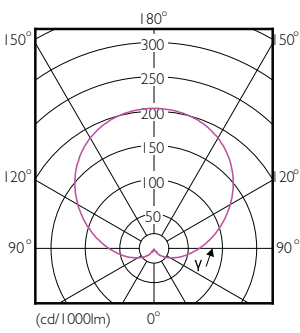

### Product data

General information	
Cap-Base	E27 [ E27]
EU RoHS compliant	Yes
Nominal Lifetime (Nom)	10000 h
Switching Cycle	50000X
Technical Type	7-50W

Light technical	
Color Code	865 [ CCT of 6500K]
Beam Angle (Nom)	150 °
Luminous Flux (Nom)	540 lm
Color Designation	Cool Daylight
Correlated Color Temperature (Nom)	6500 K
Luminous Efficacy (rated) (Nom)	77.00 lm/W
Color Consistency	<6
Color Rendering Index (Nom)	80
LLMF At End Of Nominal Lifetime (Nom)	70 %

Dimensional drawing

EcoHome LEDBulb 7W E27 6500KHV 1PF/20AR

Product	D	C
EcoHome LEDBulb 7W E27 6500KHV 1PF/20AR	60 mm	108 mm

Photometric data

65W E27 A60 FR 130D 765 6500K

65W E27 A60 FR

General Uniform Lighting

1 x 9290019552  
1 x 500 lm

A summary of photometric data including a beam spread diagram, a quantity estimator diagram, and LSP diagrams. It also includes tables for Utilization factor table and Luminance table.