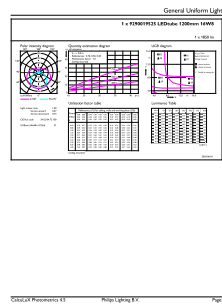

Controls and dimming	
Dimmable	No

Mechanical and housing	
Product Length	1200 mm
Bulb Shape	Tube, double-ended

CorePro LEDtube Mains T5

Approval and application

Energy Saving Product	Yes
Approval Marks	RoHS compliance
Energy Consumption kWh/1000 h	- kWh

Product data

Full product code	871869675057500
Order product name	CorePro LEDtube 1200mm 16W865 G5 I BR

EAN/UPC - Product	8718696750575
Order code	929001952572
Numerator - Quantity Per Pack	1
Numerator - Packs per outer box	20
Material Nr. (12NC)	929001952572
Net Weight (Piece)	0.124 kg

Dimensional drawing

CorePro LEDtube 1200mm 16W865 G5 I BR

Product	D1	D2	A1	A2	A3
CorePro LEDtube 1200mm 16W865 G5 I BR	15.8 mm	19 mm	1149 mm	1156.1 mm	1163.2 mm

Photometric data

LEDtube 16W G5 1850lm 865

LEDtube 16W G5 1850lm 865