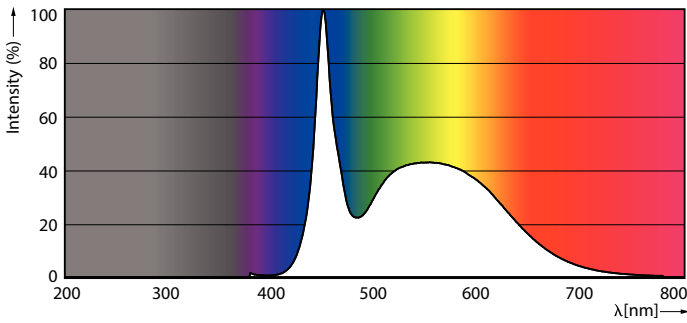

Photometric data

LEDtube 16W G5 1850lm 865