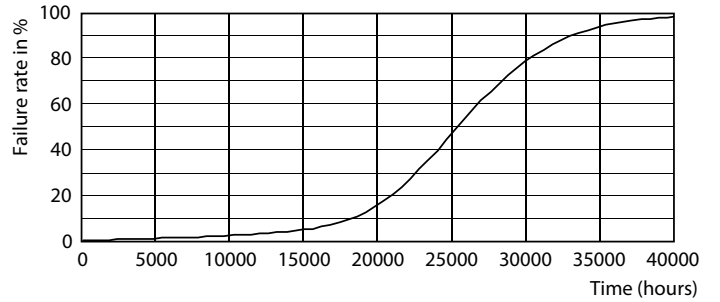

LEDtube 25K

CorePro LEDtube Mains T5

Lifetime