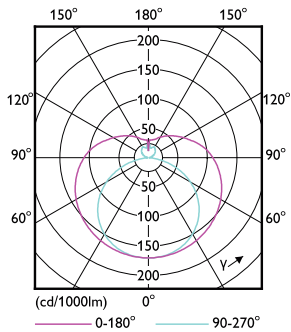

Controls and dimming	
Dimmable	No

Mechanical and housing	
Product Length	1200 mm
Bulb Shape	Tube, double-ended

CorePro LEDtube Mains T5

Approval and application

Energy Saving Product	Yes
Approval Marks	RoHS compliance
Energy Consumption kWh/1000 h	- kWh

Dimensional drawing

CorePro LEDtube 1200mm 16W865 G5 I BR

Product	D1	D2	A1	A2	A3
CorePro LEDtube 1200mm 16W865 G5 I BR	15.8 mm	19 mm	1149 mm	1156.1 mm	1163.2 mm

Photometric data

LEDtube 16W G5 1850lm 865

LEDtube 16W G5 1850lm 865