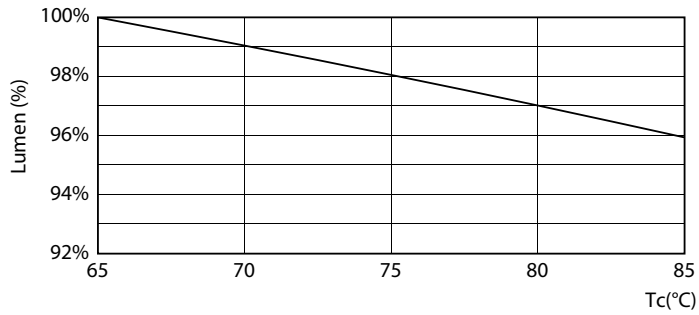

LEDtube 25K FailureRate

LEDtube 16W 25K LumenVsTc