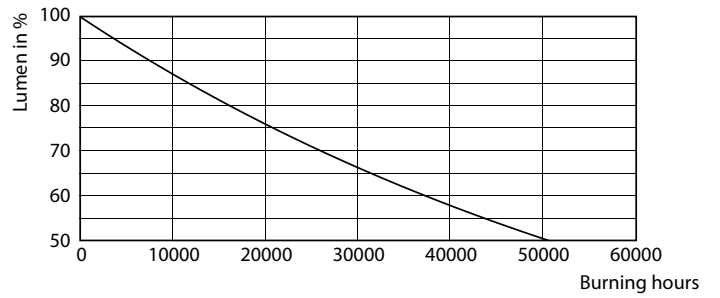

LEDtube 16W 25K LumenVsTc