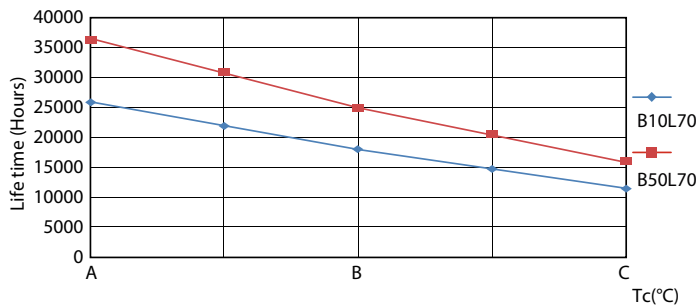

LEDtube 25K

LEDtube 25K LifetimeVsTc