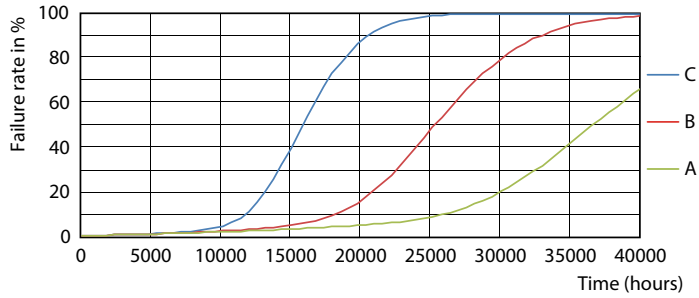

CorePro LEDtube Mains T5

Lifetime