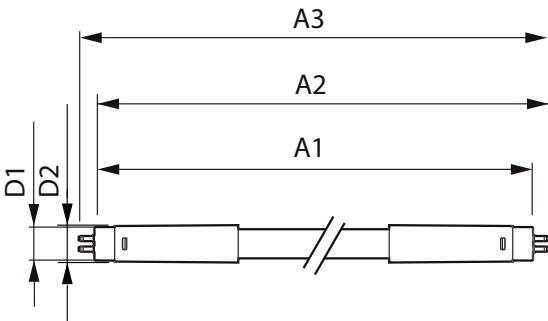

Product data

General information	
Cap-Base	G5 [G5]
EU RoHS compliant	Yes
Nominal Lifetime (Nom)	25000 h
Switching Cycle	50000X
Technical Type	16-28W

Light technical	
Color Code	865 [CCT of 6500K]
Beam Angle (Nom)	200 °
Luminous Flux (Nom)	1850 lm
Color Designation	Cool Daylight
Correlated Color Temperature (Nom)	6500 K
Luminous Efficacy (rated) (Nom)	115.00 lm/W
Color Consistency	<6
Color Rendering Index (Nom)	80
LLMF At End Of Nominal Lifetime (Nom)	70 %

Controls and dimming	
Dimmable	No

Mechanical and housing	
Product Length	1200 mm
Bulb Shape	Tube, double-ended

CorePro LEDtube Mains T5

Approval and application

Energy Saving Product	Yes
Approval Marks	RoHS compliance
Energy Consumption kWh/1000 h	- kWh

Product data

Full product code	871869675057500
Order product name	CorePro LEDtube 1200mm 16W865 G5 I BR

EAN/UPC - Product	8718696750575
Order code	929001952572
Numerator - Quantity Per Pack	1
Numerator - Packs per outer box	20
Material Nr. (12NC)	929001952572
Net Weight (Piece)	0.124 kg

Dimensional drawing

CorePro LEDtube 1200mm 16W865 G5 I BR

Product	D1	D2	A1	A2	A3
CorePro LEDtube 1200mm 16W865 G5 I BR	15.8 mm	19 mm	1149 mm	1156.1 mm	1163.2 mm

Photometric data

LEDtube 16W G5 1850lm 865

LEDtube 16W G5 1850lm 865