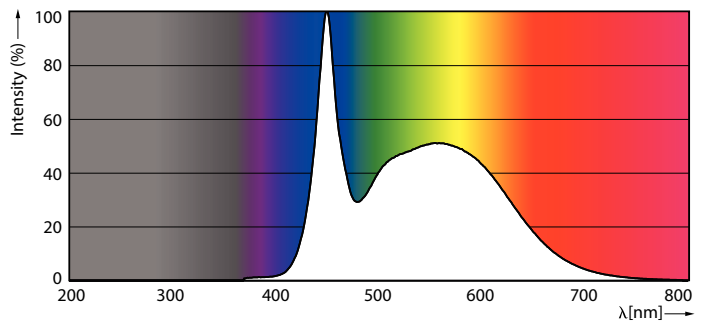

LEDtube COR 16W G13 1600lm 865