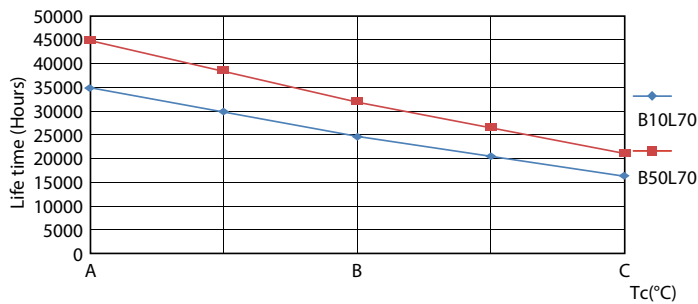

Product data

General information	
Cap-Base	G13 [Medium Bi-Pin Fluorescent]
EU RoHS compliant	Yes
Nominal Lifetime (Nom)	30000 h
Switching Cycle	200000X
Light technical	
Color Code	865 [CCT of 6500K]
Beam Angle (Nom)	240 °
Luminous Flux (Nom)	1600 lm
Color Designation	Cool Daylight
Correlated Color Temperature (Nom)	6500 K
Luminous Efficacy (rated) (Nom)	100.00 lm/W
Color Consistency	<6
Color Rendering Index (Nom)	80
LLMF At End Of Nominal Lifetime (Nom)	70 %
Operating and electrical	
Input Frequency	50 to 60 Hz
Power (Nom)	16 W
Lamp Current (Max)	162 mA
Lamp Current (Min)	60 mA
Starting Time (Nom)	0.5 s
Warm Up Time to 60% Light (Nom)	0.5 s
Power Factor (Nom)	0.9
Voltage (Nom)	100-277 V
Temperature	
T-Ambient (Max)	45 °C
T-Ambient (Min)	-20 °C
T-Storage (Max)	65 °C
T-Storage (Min)	-40 °C
T-Case Maximum (Nom)	55 °C
Controls and dimming	
Dimmable	No

Essential LED tubes T8 Mains

Photometric data

© 2019 Philips Lighting B.V. Page 10

LEDtube COR 16W G13 1600lm 865

Lifetime

Life Expectancy Diagram

LEDtube 30K LifetimeVsTc

LEDtube 30K FailureRate