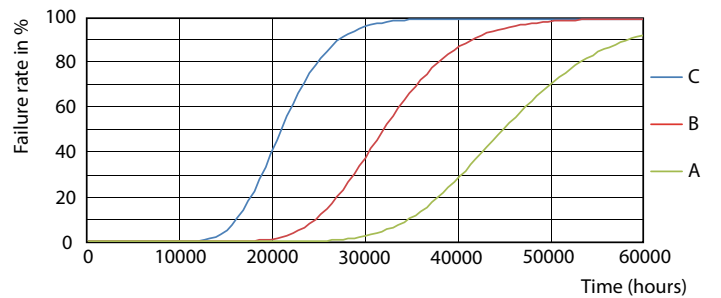

Essential LED tubes T8 Mains

Photometric data

© 2019 Philips Lighting B.V. Page 10

LEDtube COR 16W G13 1600lm 865

Lifetime

Life Expectancy Diagram

LEDtube 30K LifetimeVsTc

LEDtube 30K FailureRate