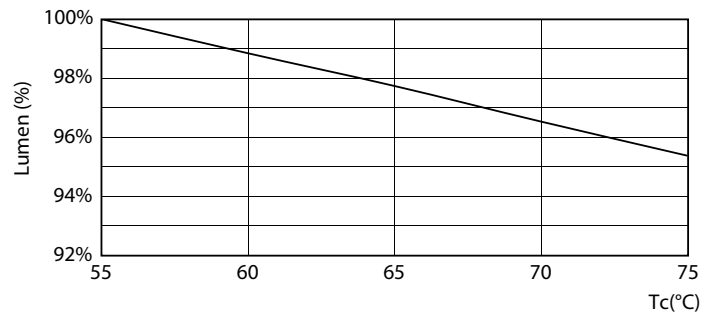

Essential LED tubes T8 Mains

Photometric data

© 2019 Philips Lighting B.V. Page 10

LEDtube COR 16W G13 1600lm 865

Lifetime

Life Expectancy Diagram

LEDtube 30K LifetimeVsTc

LEDtube 30K FailureRate