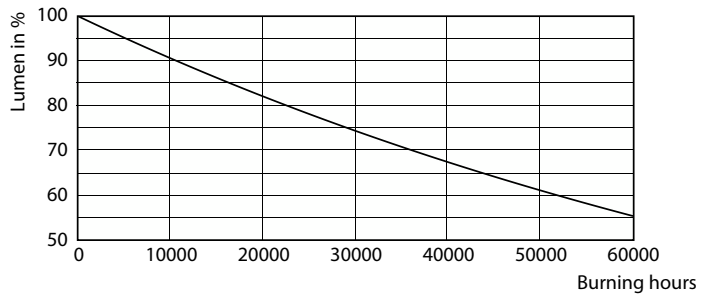

Essential LED tubes T8 Mains

Lifetime

Lumen Maintenance Diagram