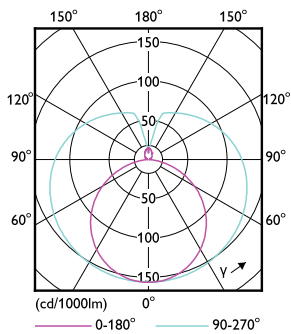

Essential LED tubes T8 Mains

Mechanical and housing

Product Length	1200 mm
Bulb Shape	Tube, single-ended

Approval and application

Energy Saving Product	Yes
Approval Marks	RoHS compliance UL certificate KEMA Keur certificate
Energy Consumption kWh/1000 h	- kWh

Dimensional drawing

CorePro LEDtube 1200mm 16W 865 VWV T8

Product	D1	D2	A1	A2	A3
CorePro LEDtube 1200mm 16W 865 VWV T8	25.7 mm	28 mm	1198 mm	1205 mm	1212 mm

Photometric data

LEDtube COR 16W G13 1600lm

LEDtube COR 16W G13 1600lm 865