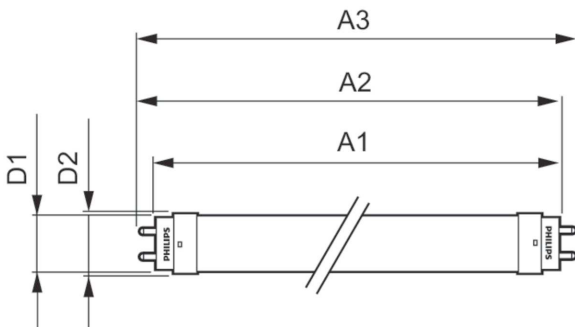

Essential LED tubes T8 Mains

Mechanical and housing

Product Length	1200 mm
Bulb Shape	Tube, single-ended

Approval and application

Energy Saving Product	Yes
Approval Marks	RoHS compliance UL certificate KEMA Keur certificate
Energy Consumption kWh/1000 h	- kWh

Product data

Full product code	871869959940900
-------------------	-----------------

Order product name	CorePro LEDtube 1200mm 16W 865 VWV T8
EAN/UPC - Product	8718699599409
Order code	929001947611
Numerator - Quantity Per Pack	1
Numerator - Packs per outer box	10
Material Nr. (12NC)	929001947611
Net Weight (Piece)	0.180 kg

Dimensional drawing

CorePro LEDtube 1200mm 16W 865 VWV T8

Product	D1	D2	A1	A2	A3
CorePro LEDtube 1200mm 16W 865 VWV T8	25.7 mm	28 mm	1198 mm	1205 mm	1212 mm

Photometric data

LEDtube COR 16W G13 1600lm

LEDtube COR 16W G13 1600lm 865