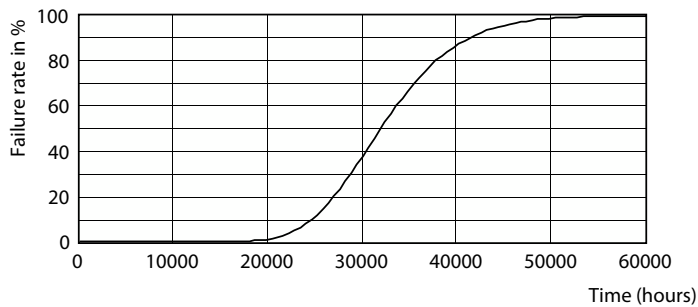

Essential LED tubes T8 Mains

Photometric data

© 2019 Philips Lighting B.V. Page 10

LEDtube COR 16W G13 1600lm 865

Lifetime

Life Expectancy Diagram

LEDtube 30K LifetimeVsTc

LEDtube 30K FailureRate