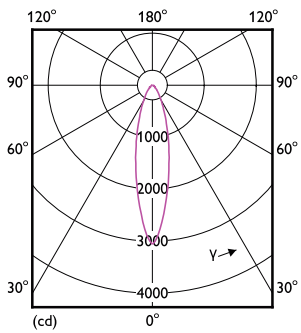

Photometric data

12-100W E26 PAR30S 25D 827 2700K