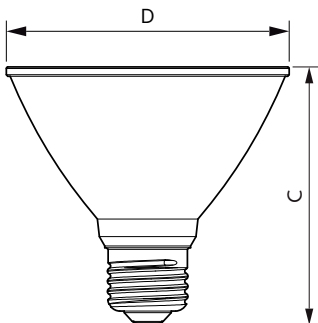

Product data

General information	
Cap-Base	E26 [Single Contact Medium Screw]
EU RoHS compliant	Yes
Nominal Lifetime (Nom)	15000 h
Switching Cycle	50000X
Technical Type	12-100W
Light technical	
Color Code	827 [CCT of 2700K]
Beam Angle (Nom)	25 °
Luminous Flux (Nom)	1100 lm
Luminous Intensity (Nom)	2700 cd
Color Designation	Warm White (WW)
Correlated Color Temperature (Nom)	2700 K
Luminous Efficacy (rated) (Nom)	91.00 lm/W
Color Consistency	<6
Color Rendering Index (Nom)	80
LLMF At End Of Nominal Lifetime (Nom)	70 %

Order code	929001944408
Numerator - Quantity Per Pack	1
Numerator - Packs per outer box	6
Material Nr. (12NC)	929001944408
Net Weight (Piece)	0.134 kg

Dimensional drawing

Essential LED 12-100W PAR30s 827 25D KR