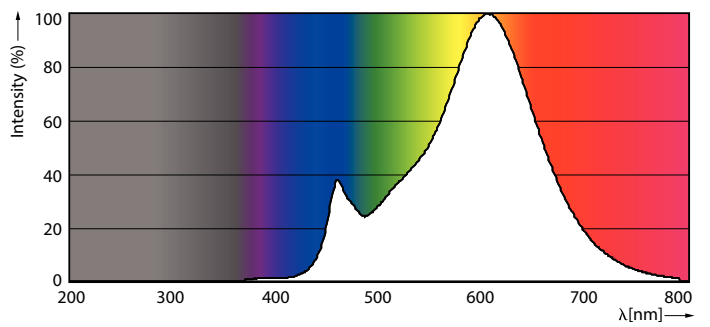

12-100W E26 PAR30S