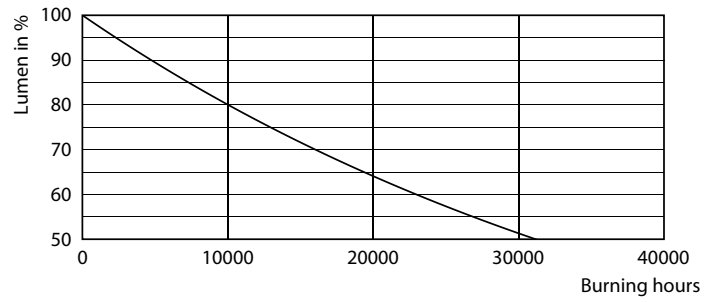

Product data

General information	
Cap-Base	E26 [Single Contact Medium Screw]
EU RoHS compliant	Yes
Nominal Lifetime (Nom)	15000 h
Switching Cycle	50000X
Technical Type	12-100W
Light technical	
Color Code	827 [CCT of 2700K]
Beam Angle (Nom)	25 °
Luminous Flux (Nom)	1100 lm
Luminous Intensity (Nom)	2700 cd
Color Designation	Warm White (WW)
Correlated Color Temperature (Nom)	2700 K
Luminous Efficacy (rated) (Nom)	91.00 lm/W
Color Consistency	<6
Color Rendering Index (Nom)	80
LLMF At End Of Nominal Lifetime (Nom)	70 %

Product	D	C
Essential LED 12-100W PAR30s 827 25D KR	86 mm	93 mm

Photometric data

12-100W E26 PAR30S 25D 827 2700K

12-100W E26 PAR30S

12-100W E26 PAR30S 25D 827 2700K

Essential LEDspot PAR

Lifetime

12-120W E26 PAR30S