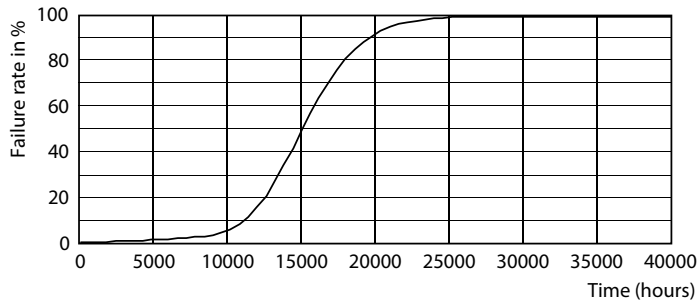

Product data

General information	
Cap-Base	E26 [Single Contact Medium Screw]
EU RoHS compliant	Yes
Nominal Lifetime (Nom)	15000 h
Switching Cycle	50000X
Technical Type	12-100W
Light technical	
Color Code	827 [CCT of 2700K]
Beam Angle (Nom)	25 °
Luminous Flux (Nom)	1100 lm
Luminous Intensity (Nom)	2700 cd
Color Designation	Warm White (WW)
Correlated Color Temperature (Nom)	2700 K
Luminous Efficacy (rated) (Nom)	91.00 lm/W
Color Consistency	<6
Color Rendering Index (Nom)	80
LLMF At End Of Nominal Lifetime (Nom)	70 %

Product	D	C
Essential LED 12-100W PAR30s 827 25D KR	86 mm	93 mm

Photometric data

12-100W E26 PAR30S 25D 827 2700K

12-100W E26 PAR30S

12-100W E26 PAR30S 25D 827 2700K

Essential LEDspot PAR

Lifetime

12-120W E26 PAR30S