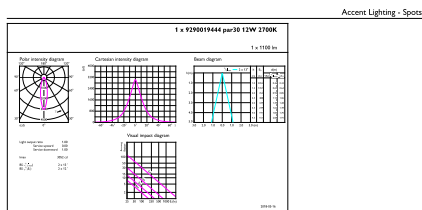

Product	D	C
Essential LED 12-100W PAR30s 827 25D KR	86 mm	93 mm

Photometric data

12-100W E26 PAR30S 25D 827 2700K

12-100W E26 PAR30S

12-100W E26 PAR30S 25D 827 2700K

Essential LEDspot PAR

Lifetime

12-120W E26 PAR30S