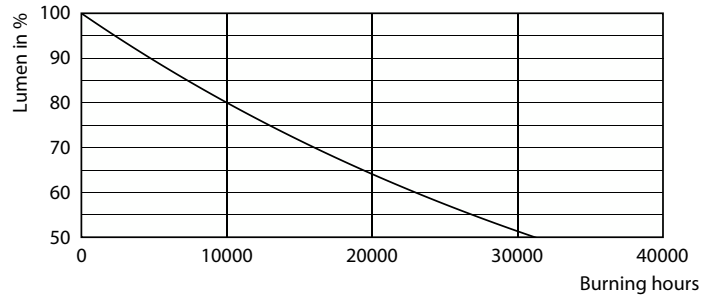

Classic filament LEDbulbs

Lifetime

LEDBulb E27 2500K