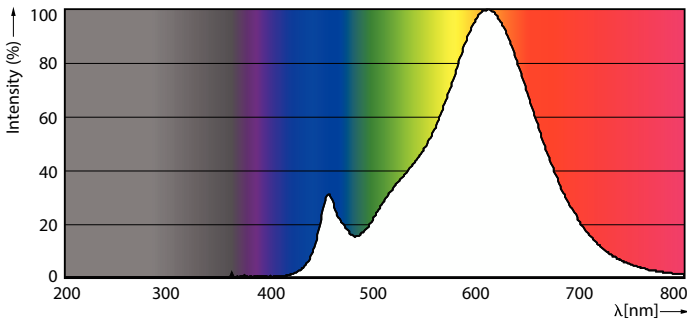

Photometric data

LED Bulb E27 ST64 600lm