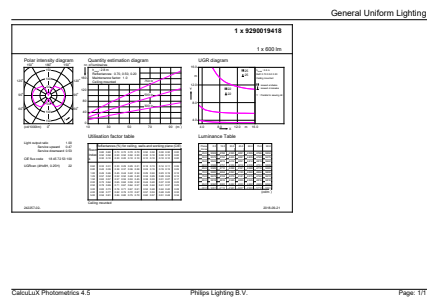

LED Bulb E27 ST64 600lm