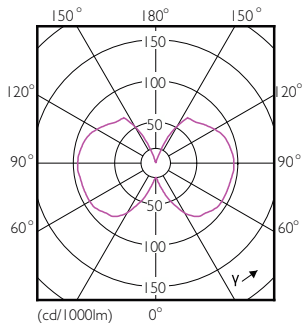

Product data

General information	
Cap-Base	E27 [E27]
EU RoHS compliant	Yes
Nominal Lifetime (Nom)	15000 h
Switching Cycle	20000X
Rated Lifetime (Hours)	15000 h
Flux measurement reference	Sphere
Light technical	
Color Code	825 [CCT of 2500K]
Luminous Flux (Nom)	600 lm
Luminous Flux (Rated) (Nom)	600 lm
Color Designation	Warm White (WW)
Correlated Color Temperature (Nom)	2500 K
Luminous Efficacy (rated) (Nom)	109.00 lm/W
Color Consistency	<6
Color Rendering Index (Nom)	80
LLMF At End Of Nominal Lifetime (Nom)	70 %

LED classic 48W ST64 E27 825 GOLD NDSRT4

Product	D	C
LED classic 48W ST64 E27 825 GOLD NDSRT4	64 mm	142 mm

Photometric data

LED Bulb E27 ST64 600lm

LED Bulb E27 ST64 600lm

LED Bulb E27 600lm

Classic filament LEDbulbs