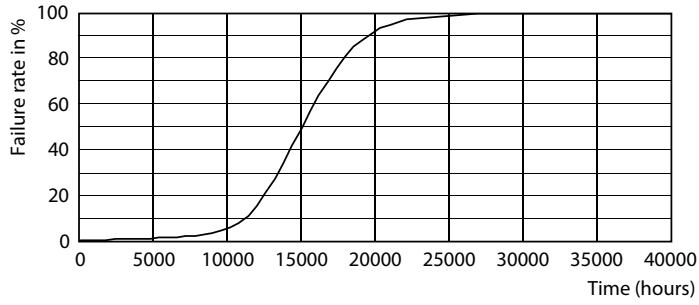

Classic filament LEDbulbs

Lifetime

LEDBulb E27 2500K