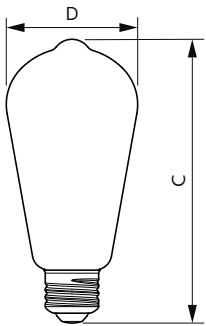

EAN/UPC - Product	8718699673581
Order code	929001941801
Numerator - Quantity Per Pack	1
Numerator - Packs per outer box	4
Material Nr. (12NC)	929001941801
Net Weight (Piece)	0.044 kg

Dimensional drawing