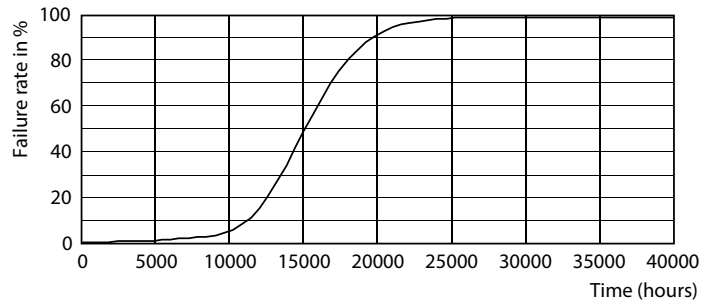

Product data

General information		Power Factor (Nom)		0.5
Cap-Base	G13 [Medium Bi-Pin Fluorescent]	Voltage (Nom)	220-240 V	
EU RoHS compliant	Yes	Temperature		
Nominal Lifetime (Nom)	15000 h	T-Ambient (Max)	45 °C	
Switching Cycle	50000X	T-Ambient (Min)	-20 °C	
Light technical		T-Storage (Max)	65 °C	
Color Code	765 [CCT of 6500K]	T-Storage (Min)	-40 °C	
Beam Angle (Nom)	240 °	T-Case Maximum (Nom)	45 °C	
Luminous Flux (Nom)	2000 lm	Controls and dimming		
Color Designation	Cool Daylight	Dimmable	No	
Correlated Color Temperature (Nom)	6500 K	Mechanical and housing		
Luminous Efficacy (rated) (Nom)	100.00 lm/W	Product Length	1500 mm	
Color Consistency	<7	Bulb Shape	Tube, double-ended	
Color Rendering Index (Nom)	70	Approval and application		
LLMF At End Of Nominal Lifetime (Nom)	70 %	Energy Saving Product	Yes	
Operating and electrical		Approval Marks	RoHS compliance KEMA Keur certificate	
Input Frequency	50 to 60 Hz	Energy Consumption kWh/1000 h	20 kWh	
Power (Nom)	20 W			
Starting Time (Nom)	0.5 s			
Warm Up Time to 60% Light (Nom)	0.5 s			

Photometric data

LEDtube 20W G13 740

LEDtube 20W G13

LEDtube 20W G13 740

Ecofit Ledtubes T8

Lifetime

LEDtube 15K FailureRate

LEDtube 15K