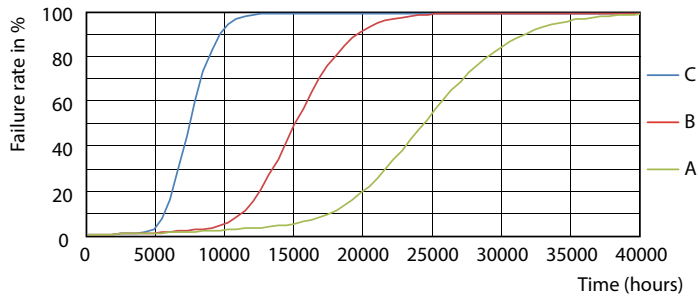

Product data

General information		Power Factor (Nom)		0.5
Cap-Base	G13 [Medium Bi-Pin Fluorescent]	Voltage (Nom)	220-240 V	
EU RoHS compliant	Yes	Temperature		
Nominal Lifetime (Nom)	15000 h	T-Ambient (Max)	45 °C	
Switching Cycle	50000X	T-Ambient (Min)	-20 °C	
Light technical		T-Storage (Max)	65 °C	
Color Code	765 [CCT of 6500K]	T-Storage (Min)	-40 °C	
Beam Angle (Nom)	240 °	T-Case Maximum (Nom)	45 °C	
Luminous Flux (Nom)	2000 lm	Controls and dimming		
Color Designation	Cool Daylight	Dimmable	No	
Correlated Color Temperature (Nom)	6500 K	Mechanical and housing		
Luminous Efficacy (rated) (Nom)	100.00 lm/W	Product Length	1500 mm	
Color Consistency	<7	Bulb Shape	Tube, double-ended	
Color Rendering Index (Nom)	70	Approval and application		
LLMF At End Of Nominal Lifetime (Nom)	70 %	Energy Saving Product	Yes	
Operating and electrical		Approval Marks	RoHS compliance KEMA Keur certificate	
Input Frequency	50 to 60 Hz	Energy Consumption kWh/1000 h	20 kWh	
Power (Nom)	20 W			
Starting Time (Nom)	0.5 s			
Warm Up Time to 60% Light (Nom)	0.5 s			

Photometric data

LEDtube 20W G13 740

LEDtube 20W G13

LEDtube 20W G13 740

Ecofit Ledtubes T8

Lifetime

LEDtube 15K FailureRate

LEDtube 15K