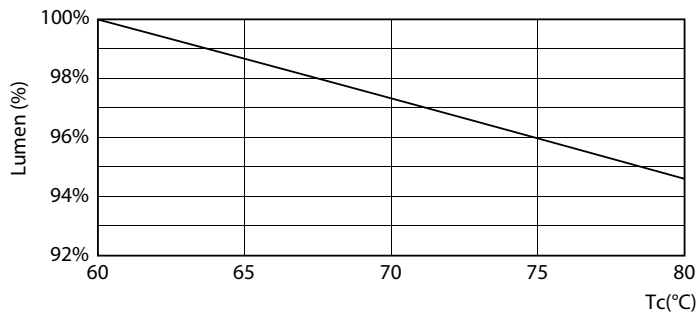

Product data

General information		Power Factor (Nom)		0.5
Cap-Base	G13 [Medium Bi-Pin Fluorescent]	Voltage (Nom)	220-240 V	
EU RoHS compliant	Yes	Temperature		
Nominal Lifetime (Nom)	15000 h	T-Ambient (Max)	45 °C	
Switching Cycle	50000X	T-Ambient (Min)	-20 °C	
Light technical		T-Storage (Max)	65 °C	
Color Code	765 [CCT of 6500K]	T-Storage (Min)	-40 °C	
Beam Angle (Nom)	240 °	T-Case Maximum (Nom)	45 °C	
Luminous Flux (Nom)	2000 lm	Controls and dimming		
Color Designation	Cool Daylight	Dimmable	No	
Correlated Color Temperature (Nom)	6500 K	Mechanical and housing		
Luminous Efficacy (rated) (Nom)	100.00 lm/W	Product Length	1500 mm	
Color Consistency	<7	Bulb Shape	Tube, double-ended	
Color Rendering Index (Nom)	70	Approval and application		
LLMF At End Of Nominal Lifetime (Nom)	70 %	Energy Saving Product	Yes	
Operating and electrical		Approval Marks	RoHS compliance KEMA Keur certificate	
Input Frequency	50 to 60 Hz	Energy Consumption kWh/1000 h	20 kWh	
Power (Nom)	20 W			
Starting Time (Nom)	0.5 s			
Warm Up Time to 60% Light (Nom)	0.5 s			

Photometric data

LEDtube 20W G13 740

LEDtube 20W G13

LEDtube 20W G13 740

Ecofit Ledtubes T8

Lifetime

LEDtube 15K FailureRate

LEDtube 15K