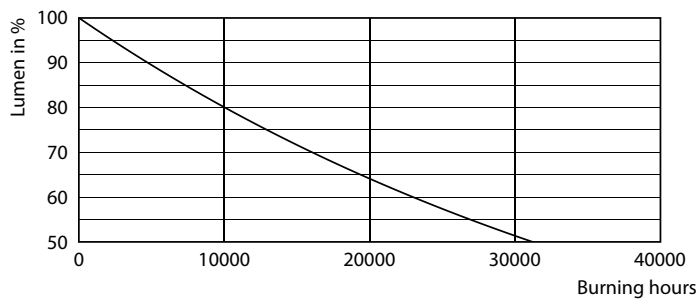

Ecofit Ledtubes T8

Lifetime

LEDtube 15K