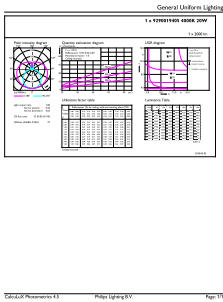

Photometric data

LEDtube 20W G13 740