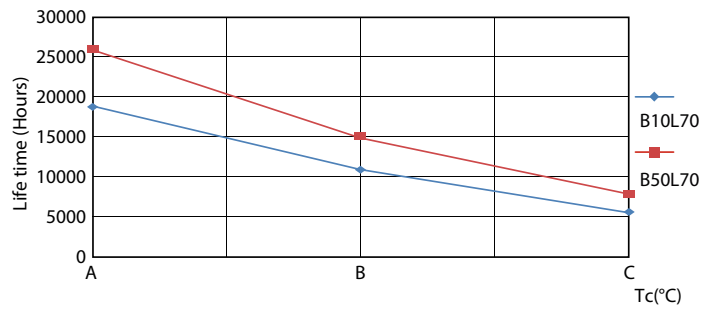

Product data

General information		Power Factor (Nom)		0.5
Cap-Base	G13 [Medium Bi-Pin Fluorescent]	Voltage (Nom)	220-240 V	
EU RoHS compliant	Yes	Temperature		
Nominal Lifetime (Nom)	15000 h	T-Ambient (Max)	45 °C	
Switching Cycle	50000X	T-Ambient (Min)	-20 °C	
Light technical		T-Storage (Max)	65 °C	
Color Code	765 [CCT of 6500K]	T-Storage (Min)	-40 °C	
Beam Angle (Nom)	240 °	T-Case Maximum (Nom)	45 °C	
Luminous Flux (Nom)	2000 lm	Controls and dimming		
Color Designation	Cool Daylight	Dimmable	No	
Correlated Color Temperature (Nom)	6500 K	Mechanical and housing		
Luminous Efficacy (rated) (Nom)	100.00 lm/W	Product Length	1500 mm	
Color Consistency	<7	Bulb Shape	Tube, double-ended	
Color Rendering Index (Nom)	70	Approval and application		
LLMF At End Of Nominal Lifetime (Nom)	70 %	Energy Saving Product	Yes	
Operating and electrical		Approval Marks	RoHS compliance KEMA Keur certificate	
Input Frequency	50 to 60 Hz	Energy Consumption kWh/1000 h	20 kWh	
Power (Nom)	20 W			
Starting Time (Nom)	0.5 s			
Warm Up Time to 60% Light (Nom)	0.5 s			

Photometric data

LEDtube 20W G13 740

LEDtube 20W G13

LEDtube 20W G13 740

Ecofit Ledtubes T8

Lifetime

LEDtube 15K FailureRate

LEDtube 15K