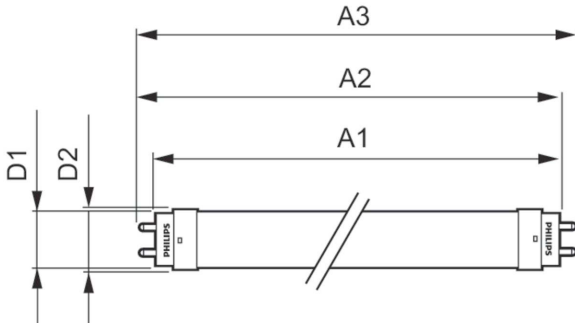

Product data

General information		Power Factor (Nom)		0.5
Cap-Base	G13 [Medium Bi-Pin Fluorescent]	Voltage (Nom)	220-240 V	
EU RoHS compliant	Yes	Temperature		
Nominal Lifetime (Nom)	15000 h	T-Ambient (Max)	45 °C	
Switching Cycle	50000X	T-Ambient (Min)	-20 °C	
Light technical		T-Storage (Max)	65 °C	
Color Code	765 [CCT of 6500K]	T-Storage (Min)	-40 °C	
Beam Angle (Nom)	240 °	T-Case Maximum (Nom)	45 °C	
Luminous Flux (Nom)	2000 lm	Controls and dimming		
Color Designation	Cool Daylight	Dimmable	No	
Correlated Color Temperature (Nom)	6500 K	Mechanical and housing		
Luminous Efficacy (rated) (Nom)	100.00 lm/W	Product Length	1500 mm	
Color Consistency	<7	Bulb Shape	Tube, double-ended	
Color Rendering Index (Nom)	70	Approval and application		
LLMF At End Of Nominal Lifetime (Nom)	70 %	Energy Saving Product	Yes	
Operating and electrical		Approval Marks	RoHS compliance KEMA Keur certificate	
Input Frequency	50 to 60 Hz	Energy Consumption kWh/1000 h	20 kWh	
Power (Nom)	20 W			
Starting Time (Nom)	0.5 s			
Warm Up Time to 60% Light (Nom)	0.5 s			

Ecofit Ledtubes T8

Product data

Full product code	871869959609500
Order product name	LEDtube 1500mm 20W 765 T8 AP SL G
EAN/UPC - Product	8718699596095
Order code	929001940668
Numerator - Quantity Per Pack	1

Numerator - Packs per outer box	10
Material Nr. (12NC)	929001940668
Net Weight (Piece)	0.270 kg

Dimensional drawing

LEDtube 1500mm 20W 765 T8 AP SL G

Product	D1	D2	A1	A2	A3
LEDtube 1500mm 20W 765 T8 AP SL G	25.7 mm	28 mm	1498.5 mm	1505.9 mm	1513 mm