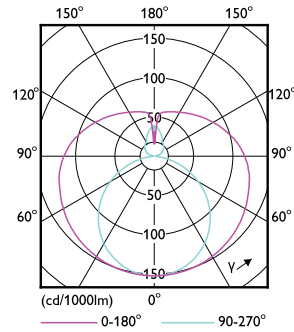

LEDtube 20W G13