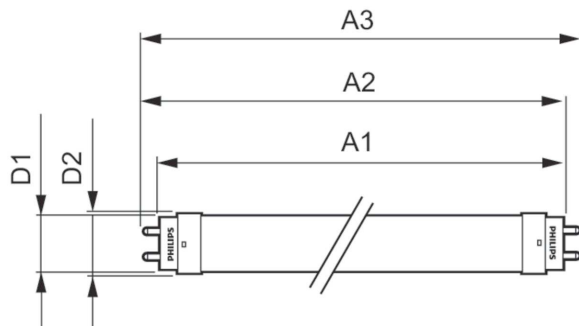

Temperature	
T-Ambient (Max)	45 °C
T-Ambient (Min)	-20 °C
T-Storage (Max)	65 °C
T-Storage (Min)	-40 °C
T-Case Maximum (Nom)	220 °C

Controls and dimming	
Dimmable	No

Mechanical and housing	
Product Length	600 mm
Bulb Shape	Tube, double-ended

Approval and application	
Energy Saving Product	Yes
Approval Marks	RoHS compliance KEMA Keur certificate

Ecofit Ledtubes T8

Energy Consumption kWh/1000 h	- kWh
Product data	
Full product code	871869959690300
Order product name	ECOFIT LEDtube 600mm 8W 740 T8 C G WV
EAN/UPC - Product	8718699596903
Order code	929001939711

Numerator - Quantity Per Pack	1
Numerator - Packs per outer box	20
Material Nr. (12NC)	929001939711
Net Weight (Piece)	0.120 kg

Dimensional drawing

ECOFIT LEDtube 600mm 8W 740 T8 C G WV

Product	D1	D2	A1	A2	A3
ECOFIT LEDtube 600mm 8W 740 T8 C G WV	25.7 mm	28 mm	588.5 mm	595.5 mm	602.5 mm