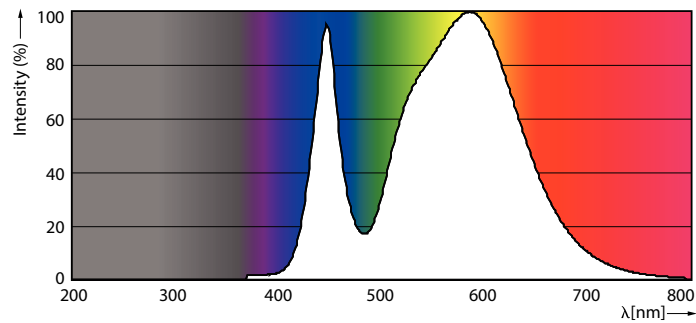

Photometric data

LEDtube_G13_740-POC