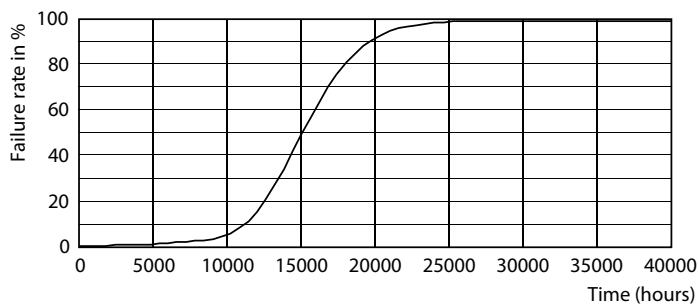

General information	
Cap-Base	E26 [Single Contact Medium Screw]
EU RoHS compliant	Yes
Nominal Lifetime (Nom)	15000 h
Switching Cycle	20000X
Technical Type	4-40W
Light technical	
Color Code	Purple
Color Designation	Purple
Color Consistency	-
Color Rendering Index (Nom)	-
LLMF At End Of Nominal Lifetime (Nom)	70 %
Operating and electrical	
Input Frequency	60 Hz
Power (Nom)	4 W
Lamp Current (Nom)	55 mA
Wattage Equivalent	40 W
Starting Time (Nom)	0.5 s
Warm Up Time to 60% Light (Nom)	0.5 s
Power Factor (Nom)	0.4
Voltage (Nom)	120 V

LED Party Bulbs

Dimensional drawing

4A19/LED/PURPLE/G/E26/ND 6/1BC

Product	D	C
4A19/LED/PURPLE/G/E26/ND 6/1BC	60 mm	106 mm

Photometric data

LEDbulb Color A19 4W E26

LEDbulb Color 4W A19 E26 Purple

Lifetime

Life Expectancy Diagram

Lumen Maintenance Diagram

LED Party Bulbs