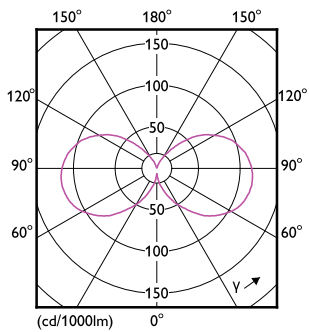

LED Party Bulbs

Dimensional drawing

4A19/LED/PURPLE/G/E26/ND 6/1BC

Product	D	C
4A19/LED/PURPLE/G/E26/ND 6/1BC	60 mm	106 mm

Photometric data

LEDbulb Color A19 4W E26

LEDbulb Color 4W A19 E26 Purple

Lifetime

Life Expectancy Diagram

Lumen Maintenance Diagram

LED Party Bulbs