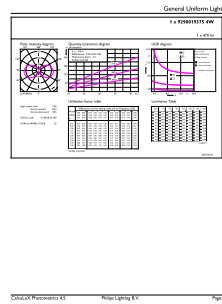

Temperature	
T-Case Maximum (Nom)	50 °C
Controls and dimming	
Dimmable	No
Mechanical and housing	
Bulb Shape	A19 (A19)
Approval and application	
Energy Consumption kWh/1000 h	- kWh
Product data	
Order product name	4A19/LED/PURPLE/G/E26/ND 6/1BC
EAN/UPC - Product	046677538255
Order code	929001937503
Numerator - Quantity Per Pack	1
Numerator - Packs per outer box	6
Material Nr. (12NC)	929001937503
Net Weight (Piece)	0.062 kg

LED Party Bulbs

Dimensional drawing

4A19/LED/PURPLE/G/E26/ND 6/1BC

Product	D	C
4A19/LED/PURPLE/G/E26/ND 6/1BC	60 mm	106 mm

Photometric data

LEDbulb Color A19 4W E26

LEDbulb Color 4W A19 E26 Purple

Lifetime

Life Expectancy Diagram

Lumen Maintenance Diagram

LED Party Bulbs