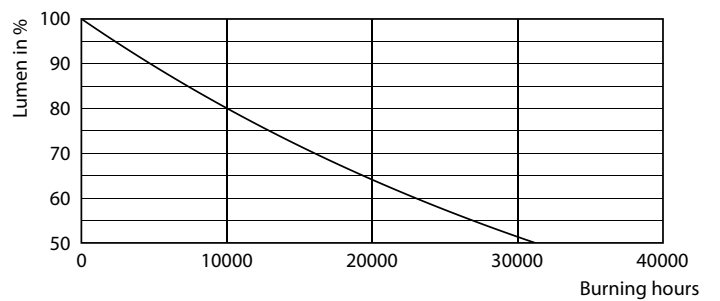

General information	
Cap-Base	E26 [Single Contact Medium Screw]
EU RoHS compliant	Yes
Nominal Lifetime (Nom)	15000 h
Switching Cycle	20000X
Technical Type	4-40W
Light technical	
Color Code	Purple
Color Designation	Purple
Color Consistency	-
Color Rendering Index (Nom)	-
LLMF At End Of Nominal Lifetime (Nom)	70 %
Operating and electrical	
Input Frequency	60 Hz
Power (Nom)	4 W
Lamp Current (Nom)	55 mA
Wattage Equivalent	40 W
Starting Time (Nom)	0.5 s
Warm Up Time to 60% Light (Nom)	0.5 s
Power Factor (Nom)	0.4
Voltage (Nom)	120 V

Temperature	
T-Case Maximum (Nom)	50 °C
Controls and dimming	
Dimmable	No
Mechanical and housing	
Bulb Shape	A19 (A19)
Approval and application	
Energy Consumption kWh/1000 h	- kWh
Product data	
Order product name	4A19/LED/PURPLE/G/E26/ND 6/1BC
EAN/UPC - Product	046677538255
Order code	929001937503
Numerator - Quantity Per Pack	1
Numerator - Packs per outer box	6
Material Nr. (12NC)	929001937503
Net Weight (Piece)	0.062 kg

LED Party Bulbs

Dimensional drawing

4A19/LED/PURPLE/G/E26/ND 6/1BC

Product	D	C
4A19/LED/PURPLE/G/E26/ND 6/1BC	60 mm	106 mm

Photometric data

LEDbulb Color A19 4W E26

LEDbulb Color 4W A19 E26 Purple

Lifetime

Life Expectancy Diagram

Lumen Maintenance Diagram

LED Party Bulbs