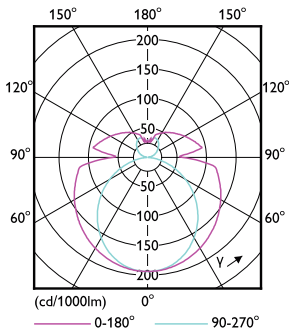

Photometric data

15-5W 2G13 830 3000K