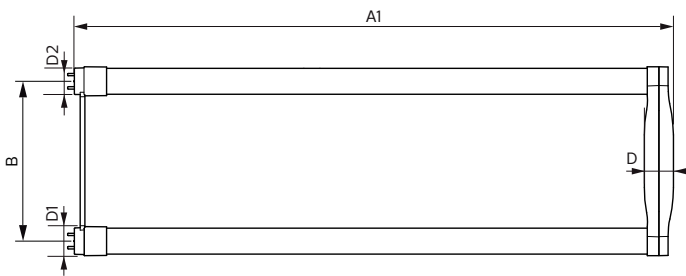

# T8

|                                 |   |
|---------------------------------|---|
| Product Length                  | 600 mm  |
| Bulb Shape                      | Tube, double-ended                            |
| <b>Approval and application</b> |   |
| Energy Saving Product           | Yes   |
| Approval Marks                  | UL certificate RoHS compliance DLC compliance |
| Energy Consumption kWh/1000 h   | - kWh   |
| Energy Certifications           | DLC Standard                                  |

## Dimensional drawing

| Product                          | D1      | D2      | B      | A1     | D       |
|----------------------------------|---------|---------|--------|--------|---------|
| 15.5T8-6U/COR/24-850/MF21/G 10/1 | 25.7 mm | 28.1 mm | 152 mm | 570 mm | 27.9 mm |