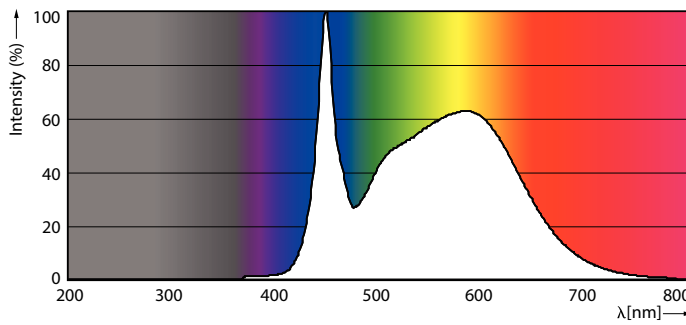

### Product data

| General information                   |                     |
|---------------------------------------|---------------------|
| Cap-Base                              | 2G13 [ 2G13]        |
| EU RoHS compliant                     | Yes                 |
| Nominal Lifetime (Nom)                | 50000 h             |
| Switching Cycle                       | 50000X              |
| Light technical                       |                     |
| Color Code                            | 850 [ CCT of 5000K] |
| Beam Angle (Nom)                      | 180 °               |
| Luminous Flux (Nom)                   | 2100 lm             |
| Color Designation                     | Daylight            |
| Correlated Color Temperature (Nom)    | 5000 K              |
| Luminous Efficacy (rated) (Nom)       | 135.00 lm/W         |
| Color Consistency                     | <5                  |
| Color Rendering Index (Nom)           | 82                  |
| LLMF At End Of Nominal Lifetime (Nom) | 70 %                |
| Operating and electrical              |                     |
| Input Frequency                       | 50 to 60 Hz         |
| Power (Nom)                           | 15.5 W              |

## Photometric data

15-5W 2G13

15-5W 2G13 830 3000K