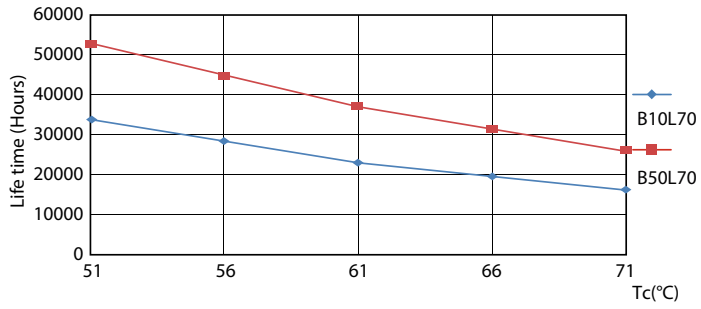

T8

Lifetime

15-5W 2G13