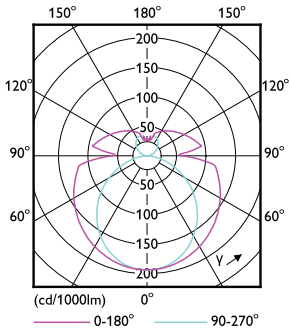

Dimensional drawing

Product	D1	D2	B	A1	D
15.5T8-6U/COR/24-835/MF20/G 10/1	25.7 mm	28.1 mm	152 mm	570 mm	27.9 mm

15.5T8-6U/COR/24-835/MF20/G 10/1

Photometric data

OSRAM Professional SL Philips Lighting BV Page 1/1

15-5W 2G13

15-5W 2G13 835 3500K

Photometric data

15-5W 2G13 830 3000K

Lifetime

15-5W 2G13

8.5W G13

8.5W G13