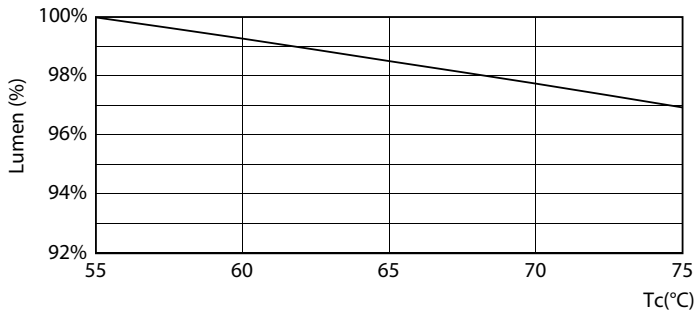

Product data

General information	
Cap-Base	2G13 [2G13]
EU RoHS compliant	Yes
Nominal Lifetime (Nom)	50000 h
Switching Cycle	50000X
Light technical	
Color Code	835 [CCT of 3500K]
Beam Angle (Nom)	180 °
Luminous Flux (Nom)	2000 lm
Color Designation	White (WH)
Correlated Color Temperature (Nom)	3500 K
Luminous Efficacy (rated) (Nom)	129.00 lm/W
Color Consistency	<6
Color Rendering Index (Nom)	82
LLMF At End Of Nominal Lifetime (Nom)	70 %
Operating and electrical	
Input Frequency	50 to 60 Hz
Power (Nom)	15.5 W

15-5W 2G13

15-5W 2G13 835 3500K

Photometric data

15-5W 2G13 830 3000K

Lifetime

15-5W 2G13

8.5W G13

8.5W G13