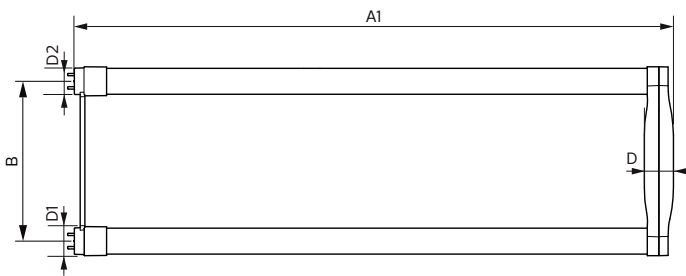

T8

Product Length	600 mm
Bulb Shape	Tube, double-ended
Approval and application	
Energy Saving Product	Yes
Approval Marks	UL certificate RoHS compliance DLC compliance
Energy Consumption kWh/1000 h	- kWh
Energy Certifications	DLC Standard

Product data	
Order product name	15.5T8-6U/COR/24-835/MF20/G 10/1
EAN/UPC - Product	046677535544
Order code	929001934704
Numerator - Quantity Per Pack	1
Numerator - Packs per outer box	10
Material Nr. (12NC)	929001934704
Net Weight (Piece)	0.230 kg

Dimensional drawing

Product	D1	D2	B	A1	D
15.5T8-6U/COR/24-835/MF20/G 10/1	25.7 mm	28.1 mm	152 mm	570 mm	27.9 mm

15.5T8-6U/COR/24-835/MF20/G 10/1