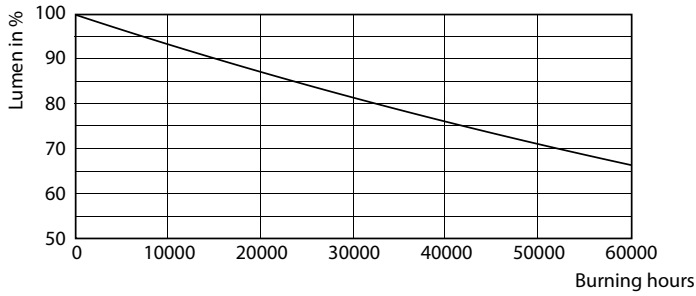

Product data

General information	
Cap-Base	2G13 [2G13]
EU RoHS compliant	Yes
Nominal Lifetime (Nom)	50000 h
Switching Cycle	50000X
Light technical	
Color Code	835 [CCT of 3500K]
Beam Angle (Nom)	180 °
Luminous Flux (Nom)	2000 lm
Color Designation	White (WH)
Correlated Color Temperature (Nom)	3500 K
Luminous Efficacy (rated) (Nom)	129.00 lm/W
Color Consistency	<6
Color Rendering Index (Nom)	82
LLMF At End Of Nominal Lifetime (Nom)	70 %
Operating and electrical	
Input Frequency	50 to 60 Hz
Power (Nom)	15.5 W

15-5W 2G13

15-5W 2G13 835 3500K

Photometric data

15-5W 2G13 830 3000K

Lifetime

15-5W 2G13

8.5W G13

8.5W G13