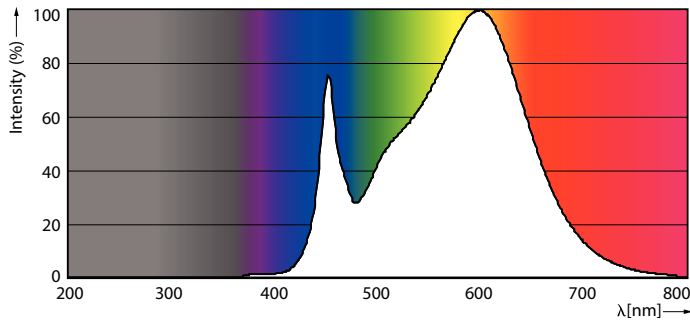

Photometric data

15-5W 2G13

15-5W 2G13 835 3500K