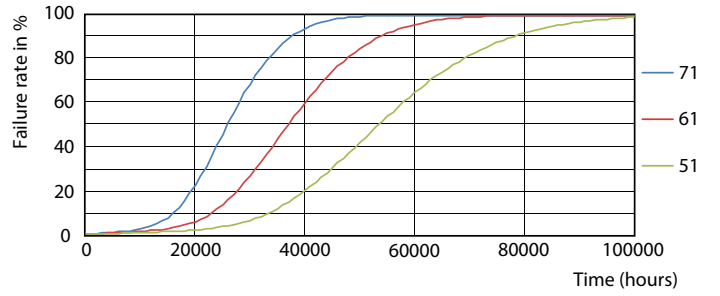

Product data

General information	
Cap-Base	2G13 [2G13]
EU RoHS compliant	Yes
Nominal Lifetime (Nom)	50000 h
Switching Cycle	50000X
Light technical	
Color Code	835 [CCT of 3500K]
Beam Angle (Nom)	180 °
Luminous Flux (Nom)	2000 lm
Color Designation	White (WH)
Correlated Color Temperature (Nom)	3500 K
Luminous Efficacy (rated) (Nom)	129.00 lm/W
Color Consistency	<6
Color Rendering Index (Nom)	82
LLMF At End Of Nominal Lifetime (Nom)	70 %
Operating and electrical	
Input Frequency	50 to 60 Hz
Power (Nom)	15.5 W

15-5W 2G13

15-5W 2G13 835 3500K

Photometric data

15-5W 2G13 830 3000K

Lifetime

15-5W 2G13

8.5W G13

8.5W G13