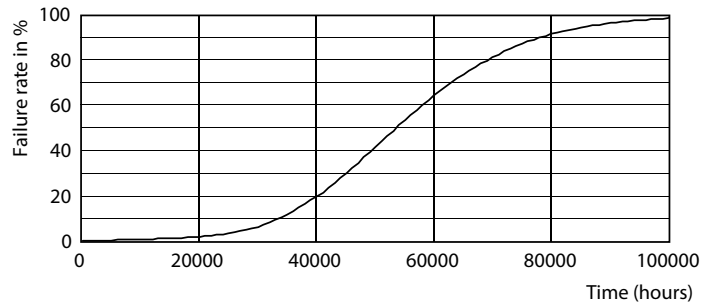

15-5W 2G13

15-5W 2G13 835 3500K

Photometric data

15-5W 2G13 830 3000K

Lifetime

15-5W 2G13

8.5W G13

8.5W G13