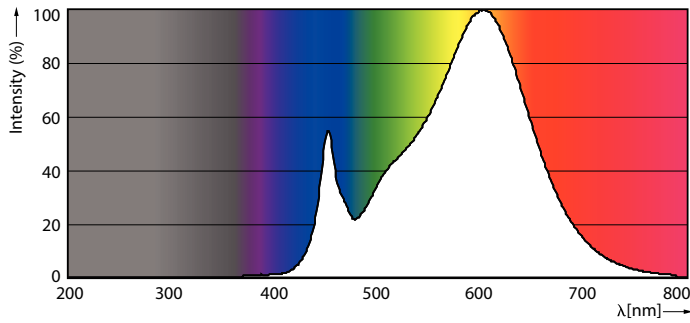

Photometric data

15-5W 2G13

15-5W 2G13 830 3000K