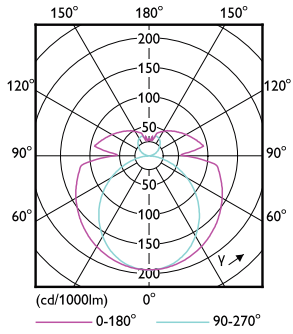

Dimensional drawing

Product	D1	D2	B	A1	D
15.5T8-6U/COR/24-830/MF20/G 10/1	25.7 mm	28.1 mm	152 mm	570 mm	27.9 mm

15.5T8-6U/COR/24-830/MF20/G 10/1

Photometric data

OSRAM Powerline U1 Philips Lighting U1 Page 1/1

15-5W 2G13

15-5W 2G13 830 3000K

Photometric data

15-5W 2G13 830 3000K

Lifetime

15-5W 2G13

8.5W G13

8.5W G13