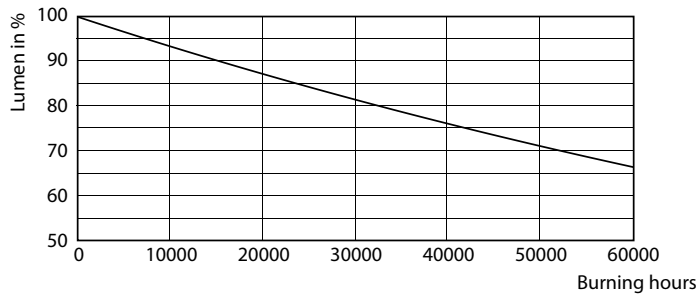

Product data

General information	
Cap-Base	2G13 [2G13]
EU RoHS compliant	Yes
Nominal Lifetime (Nom)	50000 h
Switching Cycle	50000X
Light technical	
Color Code	830 [CCT of 3000K]
Beam Angle (Nom)	180 °
Luminous Flux (Nom)	2000 lm
Color Designation	White (WH)
Correlated Color Temperature (Nom)	3000 K
Luminous Efficacy (rated) (Nom)	129.00 lm/W
Color Consistency	<6
Color Rendering Index (Nom)	82
LLMF At End Of Nominal Lifetime (Nom)	70 %
Operating and electrical	
Input Frequency	50 to 60 Hz
Power (Nom)	15.5 W

15-5W 2G13

15-5W 2G13 830 3000K

Photometric data

15-5W 2G13 830 3000K

Lifetime

15-5W 2G13

8.5W G13

8.5W G13