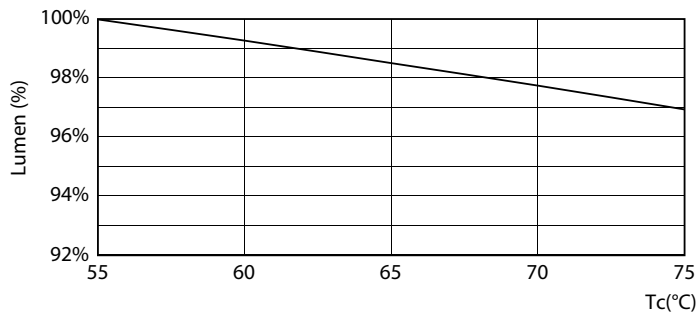

Product data

General information	
Cap-Base	2G13 [2G13]
EU RoHS compliant	Yes
Nominal Lifetime (Nom)	50000 h
Switching Cycle	50000X
Light technical	
Color Code	830 [CCT of 3000K]
Beam Angle (Nom)	180 °
Luminous Flux (Nom)	2000 lm
Color Designation	White (WH)
Correlated Color Temperature (Nom)	3000 K
Luminous Efficacy (rated) (Nom)	129.00 lm/W
Color Consistency	<6
Color Rendering Index (Nom)	82
LLMF At End Of Nominal Lifetime (Nom)	70 %
Operating and electrical	
Input Frequency	50 to 60 Hz
Power (Nom)	15.5 W

15-5W 2G13

15-5W 2G13 830 3000K

Photometric data

15-5W 2G13 830 3000K

Lifetime

15-5W 2G13

8.5W G13

8.5W G13