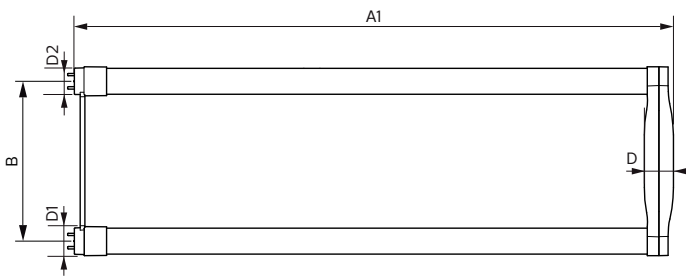

T8

Product Length	600 mm
Bulb Shape	Tube, double-ended
Approval and application	
Energy Saving Product	Yes
Approval Marks	UL certificate RoHS compliance DLC compliance
Energy Consumption kWh/1000 h	- kWh
Energy Certifications	DLC Standard

Product data	
Order product name	15.5T8-6U/COR/24-830/MF20/G 10/1
EAN/UPC - Product	046677535537
Order code	929001934604
Numerator - Quantity Per Pack	1
Numerator - Packs per outer box	10
Material Nr. (12NC)	929001934604
Net Weight (Piece)	0.230 kg

Dimensional drawing

Product	D1	D2	B	A1	D
15.5T8-6U/COR/24-830/MF20/G 10/1	25.7 mm	28.1 mm	152 mm	570 mm	27.9 mm

15.5T8-6U/COR/24-830/MF20/G 10/1