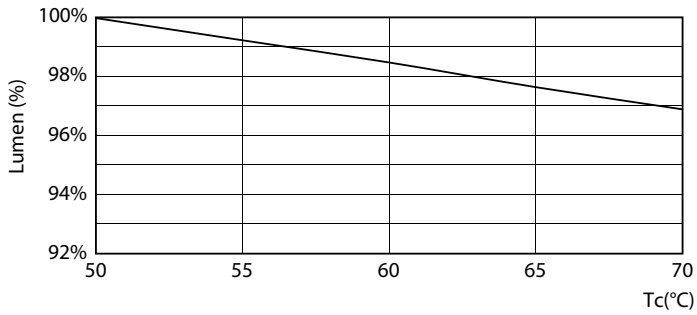

Photometric data

General Uniform Light
+ KORNIGUT 5000 K
Page 10

8-5W G13 850 5000K

Lifetime

8.5W G13