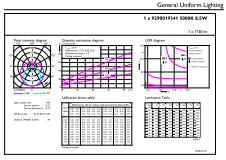

Dimensional drawing

Product	D	A1	A2	A3
8.5T8/COR/24-850/MF11/G 10/1	25.9 mm	589.5 mm	595.7 mm	604 mm

8.5T8/COR/24-850/MF11/G 10/1

Photometric data

8-5W G13

8.5W G13 840

Photometric data

General Uniform Light
+ KORNIGUT 5000 K
Page 10