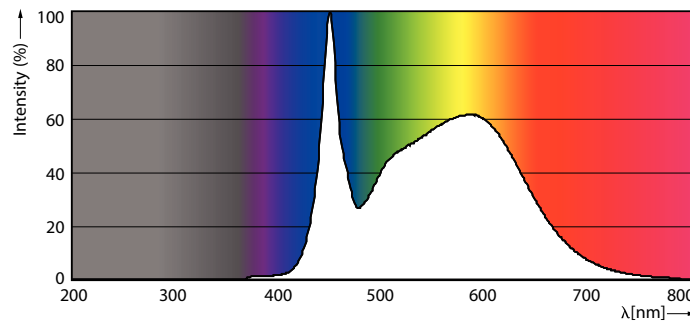

Photometric data