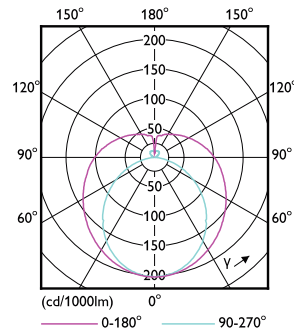

T8

Product Length	600 mm
Bulb Shape	Tube, double-ended
Approval and application	
Energy Saving Product	Yes
Approval Marks	UL certificate RoHS compliance DLC compliance
Energy Consumption kWh/1000 h	- kWh
Energy Certifications	DLC Standard

Dimensional drawing

Product	D	A1	A2	A3
8.5T8/COR/24-850/MF11/G 10/1	25.9 mm	589.5 mm	595.7 mm	604 mm

8.5T8/COR/24-850/MF11/G 10/1

Photometric data

8-5W G13

8.5W G13 840

Photometric data

General Uniform Light
+ KORNIGUT 5000 K
Page 10