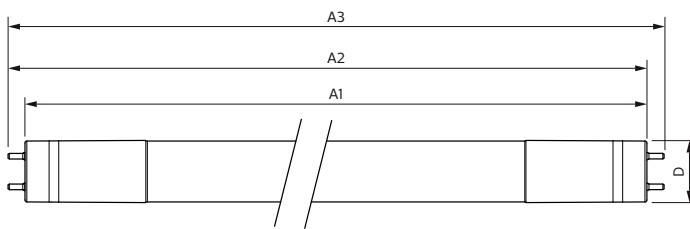

T8

Product Length	600 mm
Bulb Shape	Tube, double-ended
Approval and application	
Energy Saving Product	Yes
Approval Marks	UL certificate RoHS compliance DLC compliance
Energy Consumption kWh/1000 h	- kWh
Energy Certifications	DLC Standard

Product data	
Order product name	8.5T8/COR/24-850/MF11/G 10/1
EAN/UPC - Product	046677535483
Order code	929001934104
Numerator - Quantity Per Pack	1
Numerator - Packs per outer box	10
Material Nr. (12NC)	929001934104
Net Weight (Piece)	0.200 kg

Dimensional drawing