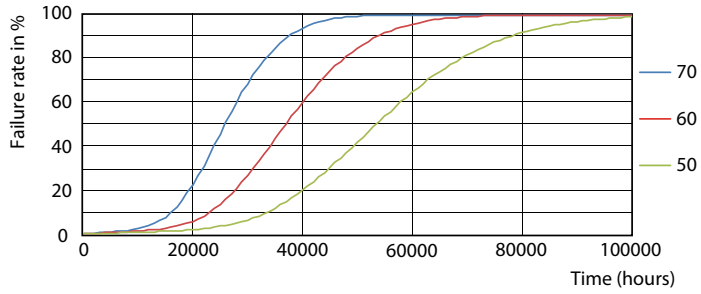

8-5W G13 850 5000K

Lifetime

8.5W G13

8.5W G13

8.5W G13

8.5W G13

T8

Lifetime