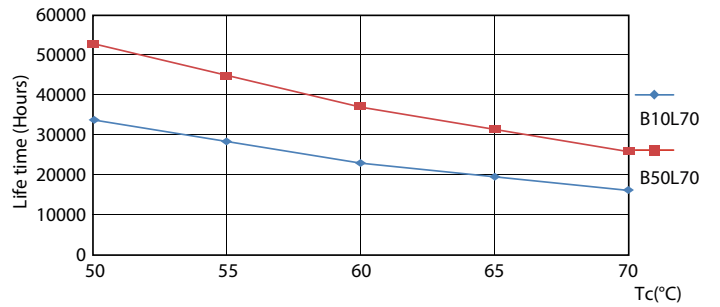

8-5W G13 850 5000K

Lifetime

8.5W G13

8.5W G13

8.5W G13

8.5W G13

T8

Lifetime