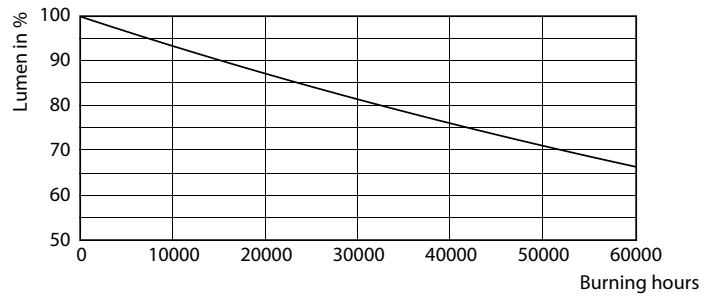

Photometric data

General Uniform Light
+ KORNIGUT 5000 K
Page 10

8-5W G13 850 5000K

Lifetime

8.5W G13