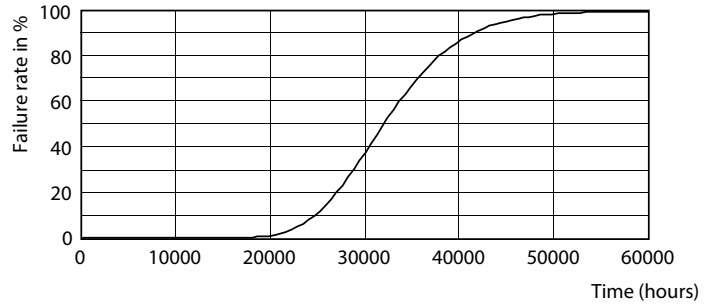

Product data

General Information	
Cap-Base	2G11 [2G11]
EU RoHS compliant	Yes
Nominal Lifetime (Nom)	30000 h
Switching Cycle	50000X
Light Technical	
Color Code	840 [CCT of 4000K]
Beam Angle (Nom)	160 °
Luminous Flux (Nom)	3400 lm
Color Designation	Cool White (CW)
Correlated Color Temperature (Nom)	4000 K
Luminous Efficacy (rated) (Nom)	141.00 lm/W
Color Consistency	<6
Color Rendering Index (Nom)	83
LLMF At End Of Nominal Lifetime (Nom)	70 %
Operating and Electrical	
Input Frequency	20000-70000 Hz
Power (Nom)	24 W
Lamp Current (Max)	600 mA
Lamp Current (Min)	400 mA
Starting Time (Nom)	0.5 s

Photometric data

LEDtube CorePro PLL HF 24W 2G11 830 24D ND

LEDtube CorePro PLL HF 24W 2G11 840 24D ND

LEDtube CorePro PLL HF 24W 2G11 840 24D ND

CorePro LED PLL

Lifetime

LEDtube CorePro PLL HF 24W 2G11 830 24D ND