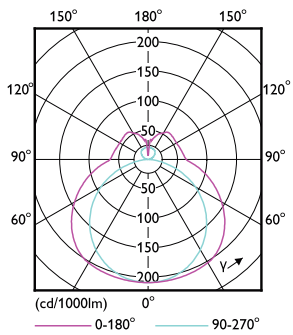

Numerator - Quantity Per Pack	1
Numerator - Packs per outer box	10
Material Nr. (12NC)	929001920502
Net Weight (Piece)	0.160 kg

Dimensional drawing

TLED PLL 55W 24-55W 3400lm 4000K 2G11 ND

Product	D	D1	A1	A2	A3
CorePro LED PLL HF 24W 840 4P 2G11	37.6 mm	17 mm	453 mm	528.5 mm	535.1 mm

Photometric data

LEDtube CorePro PLL HF 24W 2G11 830 24D ND

LEDtube CorePro PLL HF 24W 2G11 840 24D ND

LEDtube CorePro PLL HF 24W 2G11 840 24D ND

CorePro LED PLL

Lifetime

LEDtube CorePro PLL HF 24W 2G11 830 24D ND