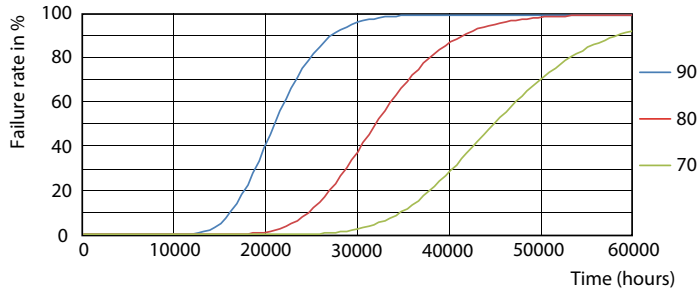

Product data

General Information	
Cap-Base	2G11 [2G11]
EU RoHS compliant	Yes
Nominal Lifetime (Nom)	30000 h
Switching Cycle	50000X
Light Technical	
Color Code	840 [CCT of 4000K]
Beam Angle (Nom)	160 °
Luminous Flux (Nom)	3400 lm
Color Designation	Cool White (CW)
Correlated Color Temperature (Nom)	4000 K
Luminous Efficacy (rated) (Nom)	141.00 lm/W
Color Consistency	<6
Color Rendering Index (Nom)	83
LLMF At End Of Nominal Lifetime (Nom)	70 %
Operating and Electrical	
Input Frequency	20000-70000 Hz
Power (Nom)	24 W
Lamp Current (Max)	600 mA
Lamp Current (Min)	400 mA
Starting Time (Nom)	0.5 s

Photometric data

LEDtube CorePro PLL HF 24W 2G11 830 24D ND

LEDtube CorePro PLL HF 24W 2G11 840 24D ND

LEDtube CorePro PLL HF 24W 2G11 840 24D ND

CorePro LED PLL

Lifetime

LEDtube CorePro PLL HF 24W 2G11 830 24D ND