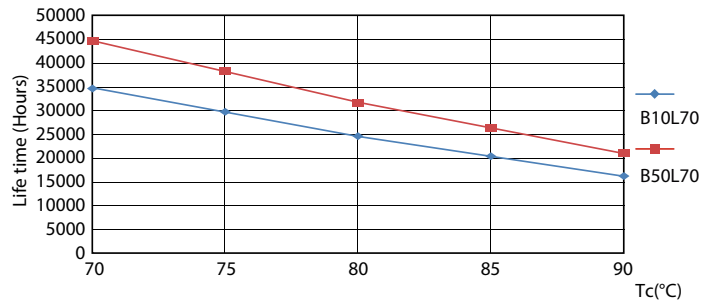

LEDtube CorePro PLL HF 24W 2G11 830 24D ND

LEDtube CorePro PLL HF 24W 2G11 830 24D ND