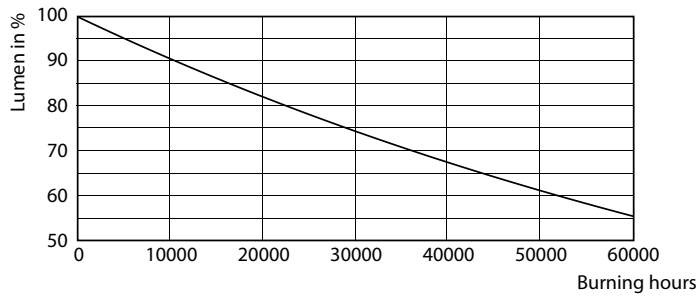

LEDtube CorePro PLL HF 24W 2G11 830 24D ND

LEDtube CorePro PLL HF 24W 2G11 830 24D ND