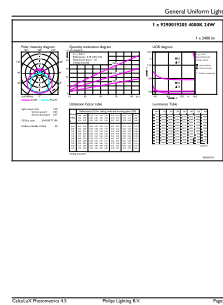

Numerator - Quantity Per Pack	1
Numerator - Packs per outer box	10
Material Nr. (12NC)	929001920502
Net Weight (Piece)	0.160 kg

Dimensional drawing

TLED PLL 55W 24-55W 3400lm 4000K 2G11 ND

Product	D	D1	A1	A2	A3
CorePro LED PLL HF 24W 840 4P 2G11	37.6 mm	17 mm	453 mm	528.5 mm	535.1 mm

Photometric data

LEDtube CorePro PLL HF 24W 2G11 830 24D ND

LEDtube CorePro PLL HF 24W 2G11 840 24D ND

LEDtube CorePro PLL HF 24W 2G11 840 24D ND

CorePro LED PLL

Lifetime

LEDtube CorePro PLL HF 24W 2G11 830 24D ND