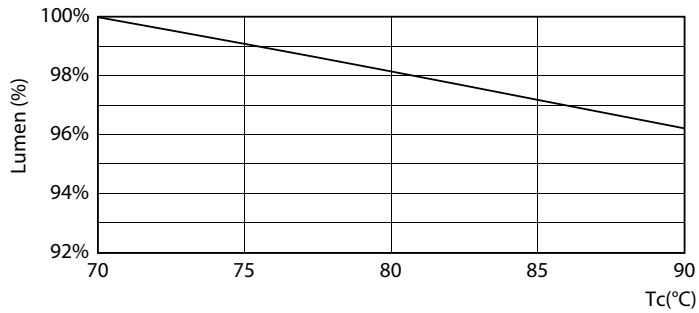

LEDtube CorePro PLL HF 24W 2G11 830 24D ND