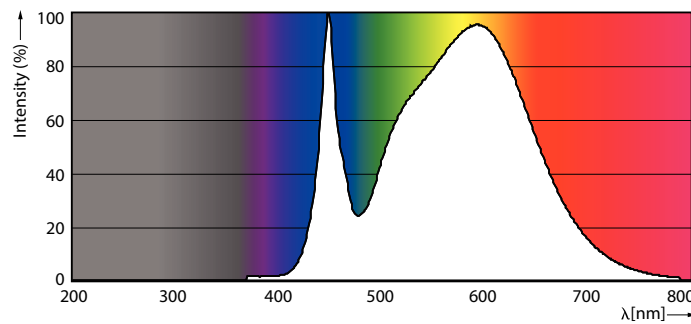

LEDtube CorePro PLL HF 24W 2G11 840 24D ND