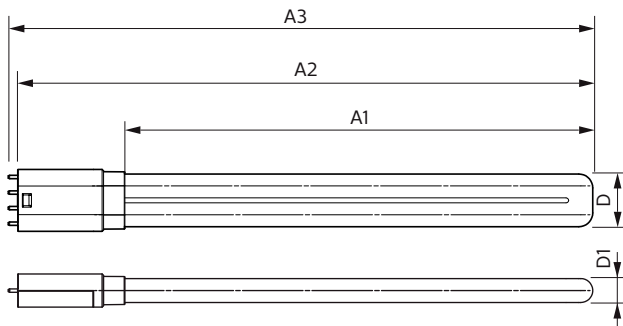

CorePro LED PLL

Energy Consumption kWh/1000 h	29 kWh
Product Data	
Full product code	871869682841000
Order product name	CorePro LED PLL HF 24W 840 4P 2G11
EAN/UPC - Product	8718696828410
Order code	929001920502

Numerator - Quantity Per Pack	1
Numerator - Packs per outer box	10
Material Nr. (12NC)	929001920502
Net Weight (Piece)	0.160 kg

Dimensional drawing

TLED PLL 55W 24-55W 3400lm 4000K 2G11 ND

Product	D	D1	A1	A2	A3
CorePro LED PLL HF 24W 840 4P 2G11	37.6 mm	17 mm	453 mm	528.5 mm	535.1 mm