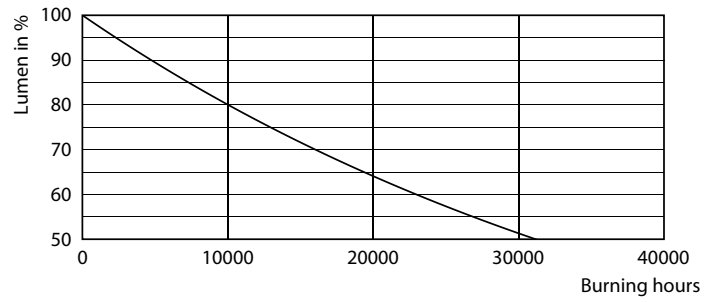

MASTER LEDspot PAR

Lifetime

12-120W E26 PAR30S

12-120W E26 PAR30S