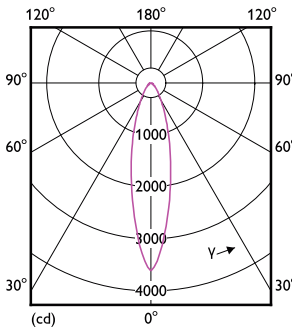

12-120W E26 PAR30S 25D 827 2700K

Photometric data