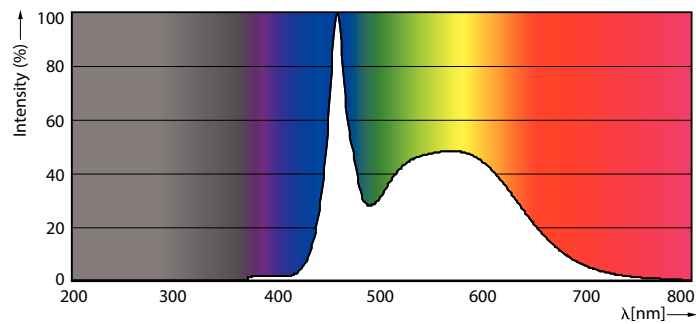

12-120W E26 PAR30S