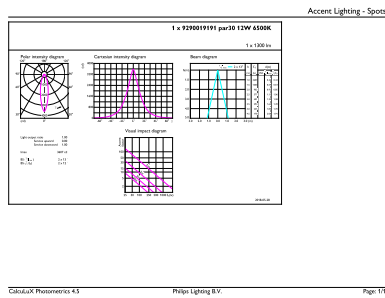

Photometric data

12-120W E26 PAR30S 25D 865 6500K