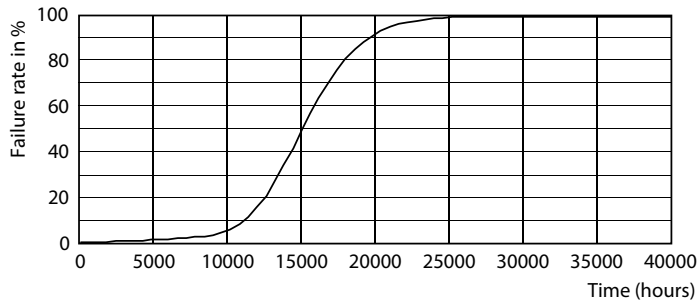

MASTER LEDspot PAR

Lifetime

12-120W E26 PAR30S

12-120W E26 PAR30S