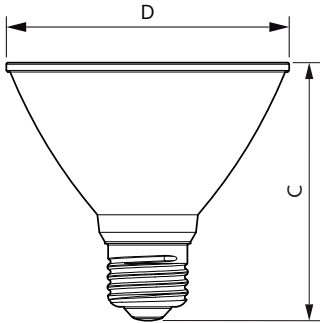

MASTER LEDspot PAR

Order code	929001919108
Numerator - Quantity Per Pack	1
Numerator - Packs per outer box	6
Material Nr. (12NC)	929001919108

Net Weight (Piece)	0.134 kg

Dimensional drawing

Master LED 12-120W PAR30s 865 25D EER1