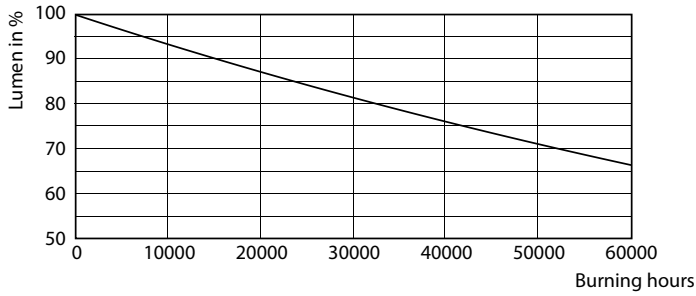

Warnings and Safety

- NOTE: The overall energy efficiency and light distribution of any installation that uses these lamps will be determined by the design of the installation.

Product data

General information		Luminous Efficacy (rated) (Nom)	
Cap-Base	G13 [Medium Bi-Pin Fluorescent]		154.00 lm/W
EU RoHS compliant	Yes	Color Consistency	<6
Nominal Lifetime (Nom)	50000 h	Color Rendering Index (Nom)	83
Switching Cycle	200000X	LLMF At End Of Nominal Lifetime (Nom)	70 %
Light technical		Operating and electrical	
Color Code	865 [CCT of 6500K]	Input Frequency	50 to 60 Hz
Beam Angle (Nom)	160 °	Power (Nom)	24 W
Luminous Flux (Nom)	3700 lm	Lamp Current (Max)	112 mA
Color Designation	Cool Daylight	Lamp Current (Min)	103 mA
Correlated Color Temperature (Nom)	6500 K	Starting Time (Nom)	0.5 s
		Warm Up Time to 60% Light (Nom)	0.5 s

LEDtube G13 24W 6500K 160D

MASTER LEDtube EM/Mains T8

Photometric data

LEDtube G13 16W 3000K 160D

Lifetime

LEDtube G13 24W 3000K 160D LumenVsTc

LEDtube G13 16W 3000K 160D LifetimeVsTc

LEDtube G13 16W 3000K 160D