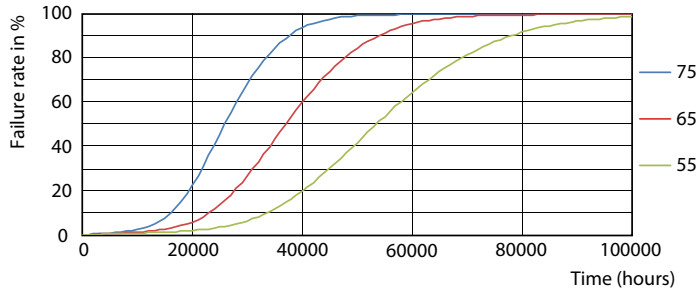

MASTER LEDtube EM/Mains T8

Lifetime

LEDtube G13 16W 3000K 160D FailureRate