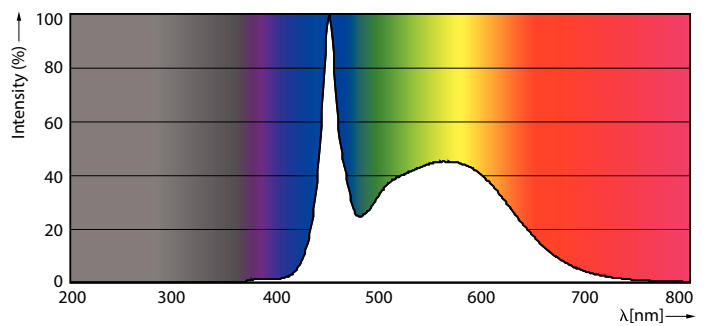

LEDtube G13 24W 6500K 160D