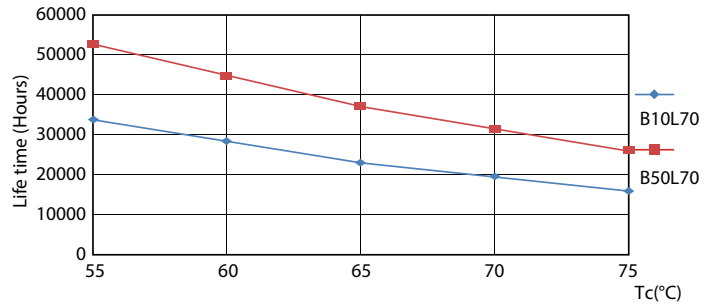

Warnings and Safety

- NOTE: The overall energy efficiency and light distribution of any installation that uses these lamps will be determined by the design of the installation.

Product data

General information		Luminous Efficacy (rated) (Nom)	
Cap-Base	G13 [Medium Bi-Pin Fluorescent]		154.00 lm/W
EU RoHS compliant	Yes	Color Consistency	<6
Nominal Lifetime (Nom)	50000 h	Color Rendering Index (Nom)	83
Switching Cycle	200000X	LLMF At End Of Nominal Lifetime (Nom)	70 %
Light technical		Operating and electrical	
Color Code	865 [CCT of 6500K]	Input Frequency	50 to 60 Hz
Beam Angle (Nom)	160 °	Power (Nom)	24 W
Luminous Flux (Nom)	3700 lm	Lamp Current (Max)	112 mA
Color Designation	Cool Daylight	Lamp Current (Min)	103 mA
Correlated Color Temperature (Nom)	6500 K	Starting Time (Nom)	0.5 s
		Warm Up Time to 60% Light (Nom)	0.5 s

LEDtube G13 24W 6500K 160D

MASTER LEDtube EM/Mains T8

Photometric data

LEDtube G13 16W 3000K 160D

Lifetime

LEDtube G13 24W 3000K 160D LumenVsTc

LEDtube G13 16W 3000K 160D LifetimeVsTc

LEDtube G13 16W 3000K 160D