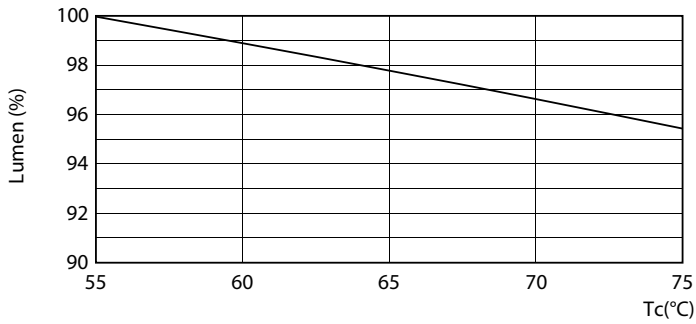

Warnings and Safety

- NOTE: The overall energy efficiency and light distribution of any installation that uses these lamps will be determined by the design of the installation.

Product data

General information		Luminous Efficacy (rated) (Nom)	
Cap-Base	G13 [Medium Bi-Pin Fluorescent]		154.00 lm/W
EU RoHS compliant	Yes	Color Consistency	<6
Nominal Lifetime (Nom)	50000 h	Color Rendering Index (Nom)	83
Switching Cycle	200000X	LLMF At End Of Nominal Lifetime (Nom)	70 %
Light technical		Operating and electrical	
Color Code	865 [CCT of 6500K]	Input Frequency	50 to 60 Hz
Beam Angle (Nom)	160 °	Power (Nom)	24 W
Luminous Flux (Nom)	3700 lm	Lamp Current (Max)	112 mA
Color Designation	Cool Daylight	Lamp Current (Min)	103 mA
Correlated Color Temperature (Nom)	6500 K	Starting Time (Nom)	0.5 s
		Warm Up Time to 60% Light (Nom)	0.5 s

LEDtube G13 24W 6500K 160D

MASTER LEDtube EM/Mains T8

Photometric data

LEDtube G13 16W 3000K 160D

Lifetime

LEDtube G13 24W 3000K 160D LumenVsTc

LEDtube G13 16W 3000K 160D LifetimeVsTc

LEDtube G13 16W 3000K 160D