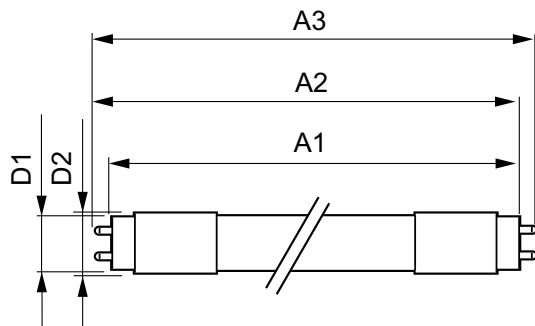

Dimmable	No
----------	----

Mechanical and housing

Product Length	1500 mm
Bulb Shape	Tube, double-ended

Approval and application

Energy Saving Product	Yes
-----------------------	-----

Approval Marks	RoHS compliance TUV CE marking KEMA Keur certificate
----------------	--

Energy Consumption kWh/1000 h	24 kWh
-------------------------------	--------

Product data

Full product code	871869681809100
Order product name	MASTER LEDtube 1500mm UO 24W 865 T8 FF
	RCA
EAN/UPC - Product	8718696818091
Order code	929001908408
Numerator - Quantity Per Pack	1
Numerator - Packs per outer box	10
Material Nr. (12NC)	929001908408
Net Weight (Piece)	0.315 kg

Dimensional drawing

MASTER LEDtube 1500mm UO 24W 865 T8 FF RCA

Product	D1	D2	A1	A2	A3
MASTER LEDtube 1500mm UO 24W 865 T8 FF RCA	25.8 mm	28 mm	1498.7 mm	1505.8 mm	1498.7 mm

Photometric data

LEDtube G13 24W 6500K 160D