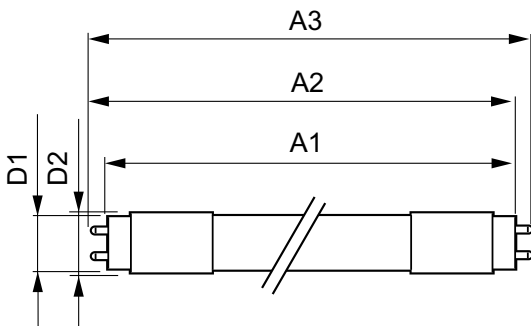

Warnings and Safety

- NOTE: The overall energy efficiency and light distribution of any installation that uses these lamps will be determined by the design of the installation.

Product data

General information		Color Rendering Index (Nom)	
Cap-Base	G13 [Medium Bi-Pin Fluorescent]		83
EU RoHS compliant	Yes	LLMF At End Of Nominal Lifetime (Nom) 70 %	
Nominal Lifetime (Nom)	50000 h	Operating and electrical	
Switching Cycle	200000X	Input Frequency	50 to 60 Hz
Light technical		Power (Nom)	24 W
Color Code	830 [CCT of 3000K]	Lamp Current (Max)	112 mA
Beam Angle (Nom)	160 °	Lamp Current (Min)	103 mA
Luminous Flux (Nom)	3400 lm	Starting Time (Nom)	0.5 s
Color Designation	White (WH)	Warm Up Time to 60% Light (Nom)	0.5 s
Correlated Color Temperature (Nom)	3000 K	Power Factor (Nom)	0.9
Luminous Efficacy (rated) (Nom)	141.00 lm/W	Voltage (Nom)	220-240 V
Color Consistency	<6		

MASTER LEDtube EM/Mains T8

Temperature	
T-Ambient (Max)	45 °C
T-Ambient (Min)	-20 °C
T-Storage (Max)	65 °C
T-Storage (Min)	-40 °C
T-Case Maximum (Nom)	60 °C
Controls and dimming	
Dimmable	No
Mechanical and housing	
Product Length	1500 mm
Bulb Shape	Tube, double-ended
Approval and application	
Energy Saving Product	Yes

Approval Marks	RoHS compliance TUV CE marking KEMA Keur certificate
Energy Consumption kWh/1000 h	24 kWh
Product data	
Full product code	871869681805300
Order product name	MASTER LEDtube 1500mm UO 24W 830 T8 FF RCA
EAN/UPC - Product	8718696818053
Order code	929001908208
Numerator - Quantity Per Pack	1
Numerator - Packs per outer box	10
Material Nr. (12NC)	929001908208
Net Weight (Piece)	0.315 kg

Dimensional drawing

MASTER LEDtube 1500mm UO 24W 830 T8 FF RCA

Product	D1	D2	A1	A2	A3
MASTER LEDtube 1500mm UO 24W 830 T8 FF RCA	25.8 mm	28 mm	1498.7 mm	1505.8 mm	1498.7 mm

Photometric data

LEDtube G13 24W 3000K 160D