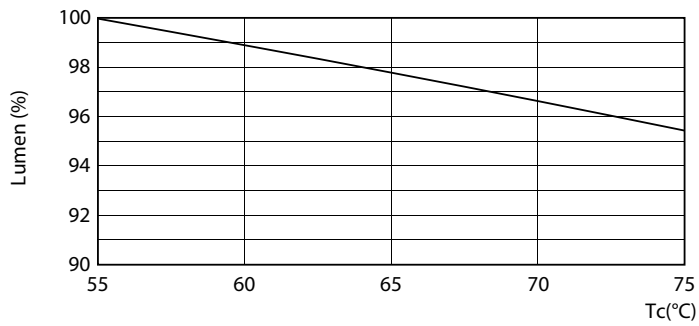

MASTER LEDtube EM/Mains T8

Photometric data

LEDtube G13 24W 3000K 160D

Lifetime