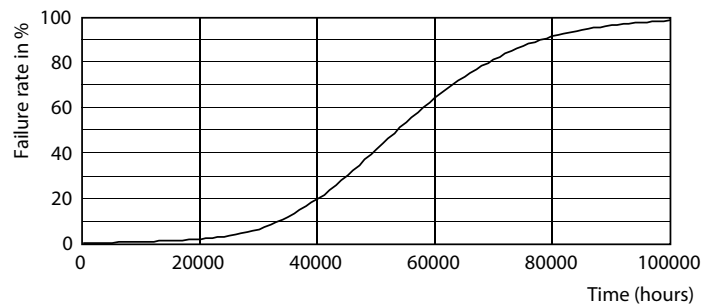

LEDtube G13 16W 3000K 160D LifetimeVsTc

LEDtube G13 16W 3000K 160D

LEDtube G13 16W 3000K 160D