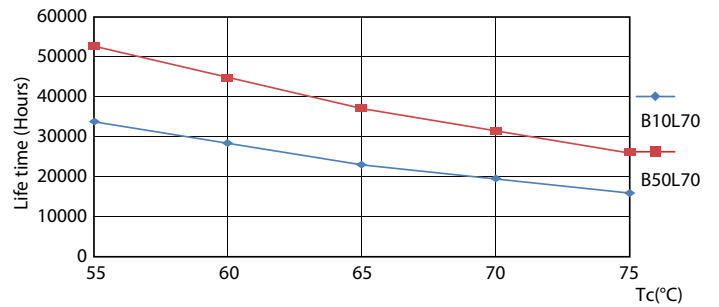

MASTER LEDtube EM/Mains T8

Photometric data

LEDtube G13 24W 3000K 160D

Lifetime