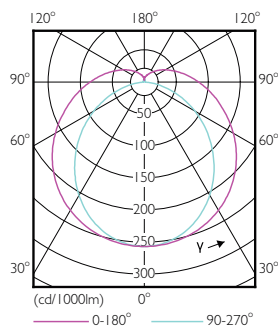

Warnings and Safety

- NOTE: The overall energy efficiency and light distribution of any installation that uses these lamps will be determined by the design of the installation.

Product data

General information		Color Rendering Index (Nom)	
Cap-Base	G13 [Medium Bi-Pin Fluorescent]		83
EU RoHS compliant	Yes	LLMF At End Of Nominal Lifetime (Nom) 70 %	
Nominal Lifetime (Nom)	50000 h	Operating and electrical	
Switching Cycle	200000X	Input Frequency	50 to 60 Hz
Light technical		Power (Nom)	24 W
Color Code	830 [CCT of 3000K]	Lamp Current (Max)	112 mA
Beam Angle (Nom)	160 °	Lamp Current (Min)	103 mA
Luminous Flux (Nom)	3400 lm	Starting Time (Nom)	0.5 s
Color Designation	White (WH)	Warm Up Time to 60% Light (Nom)	0.5 s
Correlated Color Temperature (Nom)	3000 K	Power Factor (Nom)	0.9
Luminous Efficacy (rated) (Nom)	141.00 lm/W	Voltage (Nom)	220-240 V
Color Consistency	<6		

Dimensional drawing

MASTER LEDtube 1500mm UO 24W 830 T8 FF RCA

Product	D1	D2	A1	A2	A3
MASTER LEDtube 1500mm UO 24W 830 T8 FF RCA	25.8 mm	28 mm	1498.7 mm	1505.8 mm	1498.7 mm

Photometric data

LEDtube G13 24W 3000K 160D