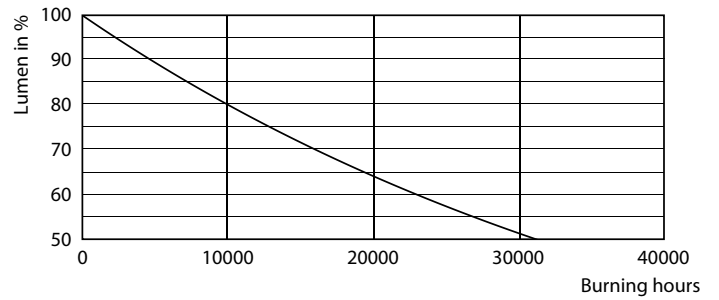

CorePro Plastic LED Specialties

Lifetime

Life Expectancy Diagram - CorePro LED Stick ND 9.5-75W T38 E27 840

Lumen Maintenance Diagram - CorePro LED Stick ND 9.5-75W T38 E27 840