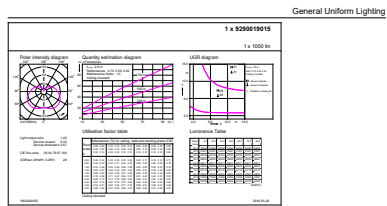

Photometric data