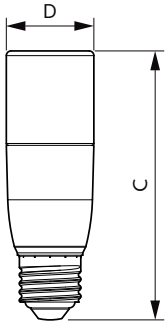

CorePro Plastic LED Specialties

Product Data	
Full product code	871869681453600
Order product name	CorePro LED Stick ND 9.5-75W T38 E27 840
Order code	929001901502
Numerator - Quantity Per Pack	1
Numerator - Packs per outer box	10

Material number (12NC)	929001901502
Full product name	CorePro LED Stick ND 9.5-75W T38 E27 840
EAN/UPC - Case	8718696814543

Dimensional drawing

Product	D	C
CorePro LED Stick ND 9.5-75W T38 E27 840	37.2 mm	114.3 mm