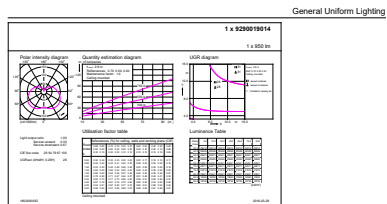

Photometric data