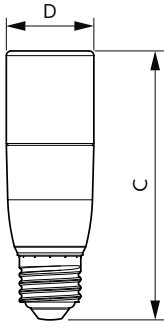

CorePro Plastic LED Specialties

Product Data	
Full product code	871869681451200
Order product name	CorePro LED Stick ND 9.5-68W T38 E27 830
Order code	929001901402
Numerator - Quantity Per Pack	1
Numerator - Packs per outer box	10

Material number (12NC)	929001901402
Full product name	CorePro LED Stick ND 9.5-68W T38 E27 830
EAN/UPC - Case	8718696814529

Dimensional drawing

Product	D	C
CorePro LED Stick ND 9.5-68W T38 E27 830	37.2 mm	114.3 mm