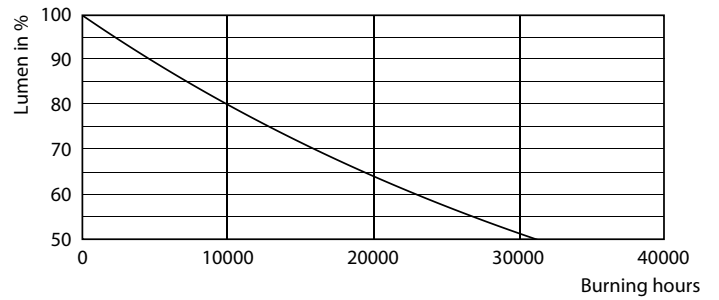

CorePro Plastic LED Specialties

Lifetime

Life Expectancy Diagram - CorePro LED Stick ND 9.5-68W T38 E27 830

Lumen Maintenance Diagram - CorePro LED Stick ND 9.5-68W T38 E27 830