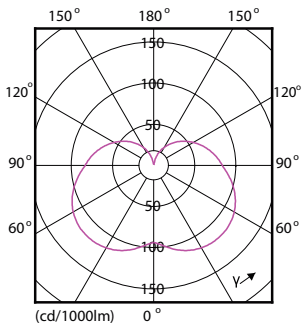

Spectral Power Distribution Colour - CorePro LED Stick ND 9.5-68W T38 E27 830

Light Distribution Diagram - CorePro LED Stick ND 9.5-68W T38 E27 830