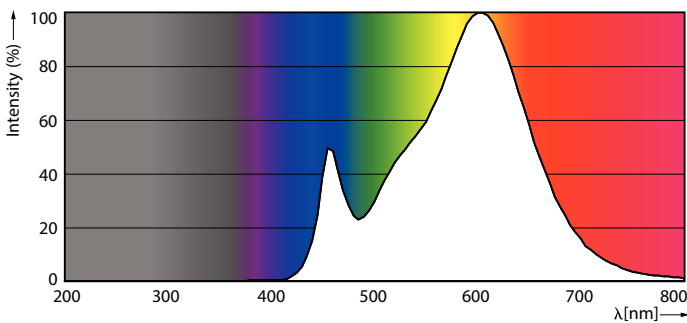

CorePro Plastic LED Specialties

CorePro LED Stick ND 9.5-68W T38 E27 830

The LED specialties can be easily intalled for certain application.

Product data

General Information		Photobiological safety according to EN 62471	
Cap-Base	E27	RG1	
Nominal lifetime	15,000 hour(s)	Operating and Electrical	
Switching Cycle	50,000	Line Frequency	50 to 60 Hz
Lighting Technology	LED	Input Frequency	50 to 60 Hz
Flux measurement reference	Sphere	Power Consumption	9.5 W
CE mark	Yes	Lamp Current (Nom)	84 mA
EU RoHS compliant	Yes	Wattage Equivalent	68 W
		Starting Time (Nom)	0.5 s
		Warm-up time to 60% light	0.5 s
		Power Factor (Fraction)	0.51
		Voltage (Nom)	220-240 V
Light Technical		Temperature	
Color Code	830 [CCT of 3000K]	T-Case Maximum (Nom)	85 °C
Beam Angle (Nom)	240 degree(s)	Controls and Dimming	
Luminous Flux	950 lm	Dimmable	No
Color Designation	White (WH)	Mechanical and Housing	
Correlated Color Temperature (Nom)	3000 K	Bulb Finish	Frosted
Luminous Efficacy (rated) (Nom)	100.00 lm/W	Bulb Shape	Stick
Color Consistency	<6		
Color rendering index (CRI)	80		
LLMF At End Of Nominal Lifetime (Nom)	70 %		
Flickering value (PstLM) - Flickering value as per EN 61000-3-3	1.0		
Stroboscopic effect visibility measure (SVM)	0.4		

CorePro Plastic LED Specialties

Approval and Application

Energy Efficiency Class	F
Energy Consumption kWh/1000 h	10 kWh
EPREL Registration Number	415169
EyeComfort	Yes

Application Conditions

can it be used in closed luminaires	No
-------------------------------------	----

Dimensional drawing

Product	D	C
CorePro LED Stick ND 9.5-68W T38 E27 830	37.2 mm	114.3 mm

Photometric data

Spectral Power Distribution Colour - CorePro LED Stick ND 9.5-68W T38 E27 830

General uniform lighting - CorePro LED Stick ND 9.5-68W T38 E27 830