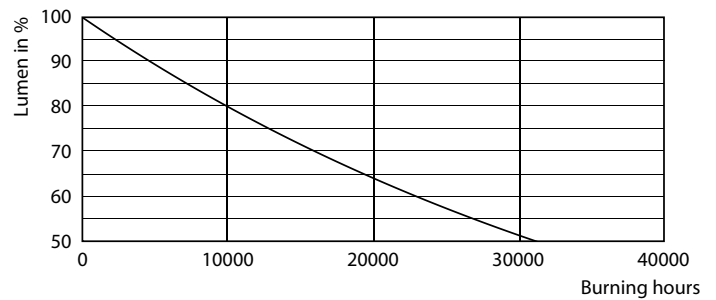

CorePro Plastic LED Specialties

CorePro LED Stick ND 9.5-68W T38 E27 830

The LED specialties can be easily intalled for certain application.

Product data

General Information		Photobiological safety according to EN 62471	
Cap-Base	E27	RG1	
Nominal lifetime	15,000 hour(s)	Operating and Electrical	
Switching Cycle	50,000	Line Frequency	50 to 60 Hz
Lighting Technology	LED	Input Frequency	50 to 60 Hz
Flux measurement reference	Sphere	Power Consumption	9.5 W
CE mark	Yes	Lamp Current (Nom)	84 mA
EU RoHS compliant	Yes	Wattage Equivalent	68 W
		Starting Time (Nom)	0.5 s
		Warm-up time to 60% light	0.5 s
		Power Factor (Fraction)	0.51
		Voltage (Nom)	220-240 V
Light Technical		Temperature	
Color Code	830 [CCT of 3000K]	T-Case Maximum (Nom)	85 °C
Beam Angle (Nom)	240 degree(s)	Controls and Dimming	
Luminous Flux	950 lm	Dimmable	No
Color Designation	White (WH)	Mechanical and Housing	
Correlated Color Temperature (Nom)	3000 K	Bulb Finish	Frosted
Luminous Efficacy (rated) (Nom)	100.00 lm/W	Bulb Shape	Stick
Color Consistency	<6		
Color rendering index (CRI)	80		
LLMF At End Of Nominal Lifetime (Nom)	70 %		
Flickering value (PstLM) - Flickering value as per EN 61000-3-3	1.0		
Stroboscopic effect visibility measure (SVM)	0.4		

Dimensional drawing

Product	D	C
CorePro LED Stick ND 9.5-68W T38 E27 830	37.2 mm	114.3 mm

Photometric data

Spectral Power Distribution Colour - CorePro LED Stick ND 9.5-68W T38 E27 830

General uniform lighting - CorePro LED Stick ND 9.5-68W T38 E27 830

CorePro Plastic LED Specialties

Photometric data

Light Distribution Diagram - CorePro LED Stick ND 9.5-68W T38 E27 830

Lifetime

Life Expectancy Diagram - CorePro LED Stick ND 9.5-68W T38 E27 830

Lumen Maintenance Diagram - CorePro LED Stick ND 9.5-68W T38 E27 830