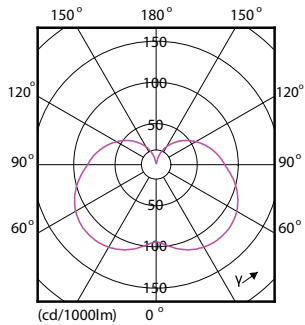

CorePro Plastic LED Specialties

CorePro LED Stick ND 9.5-68W T38 E27 830

The LED specialties can be easily intalled for certain application.

Product data

General Information		Photobiological safety according to EN 62471	
Cap-Base	E27	RG1	
Nominal lifetime	15,000 hour(s)	Operating and Electrical	
Switching Cycle	50,000	Line Frequency	50 to 60 Hz
Lighting Technology	LED	Input Frequency	50 to 60 Hz
Flux measurement reference	Sphere	Power Consumption	9.5 W
CE mark	Yes	Lamp Current (Nom)	84 mA
EU RoHS compliant	Yes	Wattage Equivalent	68 W
		Starting Time (Nom)	0.5 s
		Warm-up time to 60% light	0.5 s
		Power Factor (Fraction)	0.51
		Voltage (Nom)	220-240 V
Light Technical		Temperature	
Color Code	830 [CCT of 3000K]	T-Case Maximum (Nom)	85 °C
Beam Angle (Nom)	240 degree(s)	Controls and Dimming	
Luminous Flux	950 lm	Dimmable	No
Color Designation	White (WH)	Mechanical and Housing	
Correlated Color Temperature (Nom)	3000 K	Bulb Finish	Frosted
Luminous Efficacy (rated) (Nom)	100.00 lm/W	Bulb Shape	Stick
Color Consistency	<6		
Color rendering index (CRI)	80		
LLMF At End Of Nominal Lifetime (Nom)	70 %		
Flickering value (PstLM) - Flickering value as per EN 61000-3-3	1.0		
Stroboscopic effect visibility measure (SVM)	0.4		

Dimensional drawing

Product	D	C
CorePro LED Stick ND 9.5-68W T38 E27 830	37.2 mm	114.3 mm

Photometric data

Spectral Power Distribution Colour - CorePro LED Stick ND 9.5-68W T38 E27 830

General uniform lighting - CorePro LED Stick ND 9.5-68W T38 E27 830

CorePro Plastic LED Specialties

Photometric data

Light Distribution Diagram - CorePro LED Stick ND 9.5-68W T38 E27 830

Lifetime

Life Expectancy Diagram - CorePro LED Stick ND 9.5-68W T38 E27 830

Lumen Maintenance Diagram - CorePro LED Stick ND 9.5-68W T38 E27 830