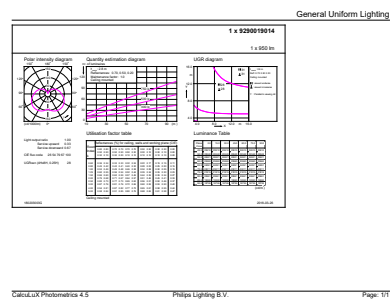

CorePro Plastic LED Specialties

CorePro LED Stick ND 9.5-68W T38 E27 830

The LED specialties can be easily intalled for certain application.

Product data

General Information		Photobiological safety according to EN 62471	
Cap-Base	E27	RG1	
Nominal lifetime	15,000 hour(s)	Operating and Electrical	
Switching Cycle	50,000	Line Frequency	50 to 60 Hz
Lighting Technology	LED	Input Frequency	50 to 60 Hz
Flux measurement reference	Sphere	Power Consumption	9.5 W
CE mark	Yes	Lamp Current (Nom)	84 mA
EU RoHS compliant	Yes	Wattage Equivalent	68 W
		Starting Time (Nom)	0.5 s
		Warm-up time to 60% light	0.5 s
		Power Factor (Fraction)	0.51
		Voltage (Nom)	220-240 V
Light Technical		Temperature	
Color Code	830 [CCT of 3000K]	T-Case Maximum (Nom)	85 °C
Beam Angle (Nom)	240 degree(s)	Controls and Dimming	
Luminous Flux	950 lm	Dimmable	No
Color Designation	White (WH)	Mechanical and Housing	
Correlated Color Temperature (Nom)	3000 K	Bulb Finish	Frosted
Luminous Efficacy (rated) (Nom)	100.00 lm/W	Bulb Shape	Stick
Color Consistency	<6		
Color rendering index (CRI)	80		
LLMF At End Of Nominal Lifetime (Nom)	70 %		
Flickering value (PstLM) - Flickering value as per EN 61000-3-3	1.0		
Stroboscopic effect visibility measure (SVM)	0.4		

Dimensional drawing

Product	D	C
CorePro LED Stick ND 9.5-68W T38 E27 830	37.2 mm	114.3 mm

Photometric data

Spectral Power Distribution Colour - CorePro LED Stick ND 9.5-68W T38 E27 830

General uniform lighting - CorePro LED Stick ND 9.5-68W T38 E27 830

CorePro Plastic LED Specialties

Photometric data

Light Distribution Diagram - CorePro LED Stick ND 9.5-68W T38 E27 830

Lifetime

Life Expectancy Diagram - CorePro LED Stick ND 9.5-68W T38 E27 830

Lumen Maintenance Diagram - CorePro LED Stick ND 9.5-68W T38 E27 830