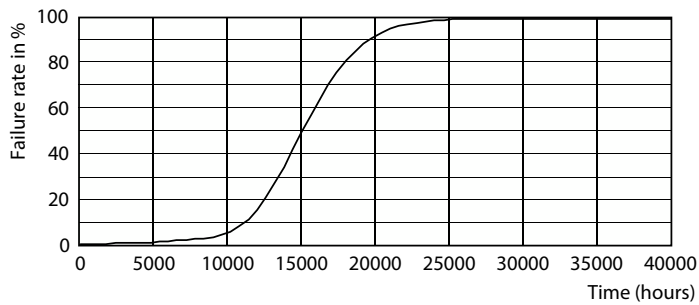

Lifetime

Life Expectancy Diagram - CorePro LED Stick ND 9.5-68W T38 E27 830