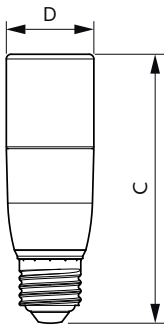

CorePro Plastic LED Specialties

CorePro LED Stick ND 9.5-68W T38 E27 830

The LED specialties can be easily intalled for certain application.

Product data

General Information		Photobiological safety according to EN 62471	
Cap-Base	E27	RG1	
Nominal lifetime	15,000 hour(s)	Operating and Electrical	
Switching Cycle	50,000	Line Frequency	50 to 60 Hz
Lighting Technology	LED	Input Frequency	50 to 60 Hz
Flux measurement reference	Sphere	Power Consumption	9.5 W
CE mark	Yes	Lamp Current (Nom)	84 mA
EU RoHS compliant	Yes	Wattage Equivalent	68 W
		Starting Time (Nom)	0.5 s
		Warm-up time to 60% light	0.5 s
		Power Factor (Fraction)	0.51
		Voltage (Nom)	220-240 V
Light Technical		Temperature	
Color Code	830 [CCT of 3000K]	T-Case Maximum (Nom)	85 °C
Beam Angle (Nom)	240 degree(s)	Controls and Dimming	
Luminous Flux	950 lm	Dimmable	No
Color Designation	White (WH)	Mechanical and Housing	
Correlated Color Temperature (Nom)	3000 K	Bulb Finish	Frosted
Luminous Efficacy (rated) (Nom)	100.00 lm/W	Bulb Shape	Stick
Color Consistency	<6		
Color rendering index (CRI)	80		
LLMF At End Of Nominal Lifetime (Nom)	70 %		
Flickering value (PstLM) - Flickering value as per EN 61000-3-3	1.0		
Stroboscopic effect visibility measure (SVM)	0.4		

Product Data

Order product name	CorePro LED Stick ND 9.5-68W T38 E27 830
--------------------	---

Full product name	CorePro LED Stick ND 9.5-68W T38 E27 830
Full product code	871869681451200
Order code	929001901402
Material Nr. (12NC)	929001901402
Numerator - Quantity Per Pack	1
EAN/UPC - Product/Case	8718696814512
Numerator - Packs per outer box	10
EAN/UPC - Case	8718696814529

Dimensional drawing

Product	D	C
CorePro LED Stick ND 9.5-68W T38 E27 830	37.2 mm	114.3 mm

Photometric data

Spectral Power Distribution Colour - CorePro LED Stick ND 9.5-68W T38 E27 830

General uniform lighting - CorePro LED Stick ND 9.5-68W T38 E27 830