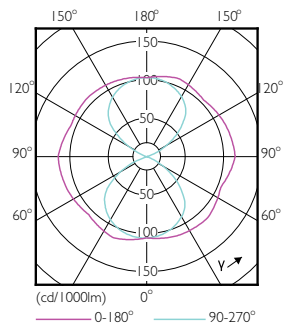

Warnings and Safety

- Installation should always be performed by a qualified electrician or installer. Use the installation guide for instructions.

Product data

General information	
Cap-Base	E27 [E27]
EU RoHS compliant	Yes
Nominal Lifetime (Nom)	50000 h
Switching Cycle	50000X
Technical Type	35-70W
Flux measurement reference	Sphere
Light technical	
Color Code	740 [CCT of 4000K]
Luminous Flux (Nom)	6000 lm
Color Designation	Cool White (CW)
Correlated Color Temperature (Nom)	4000 K
Luminous Efficacy (rated) (Nom)	171.00 lm/W
Color Consistency	<6

Dimensional drawing

TrueForce LED Road 60-35W E27 740

Product	D	C
TrueForce LED Road 60-35W E27 740	61 mm	200 mm

Photometric data

LED TForce 58-35W E27 others Clear 730 ND

LED TForce 60-35W E27 others Clear 740 ND