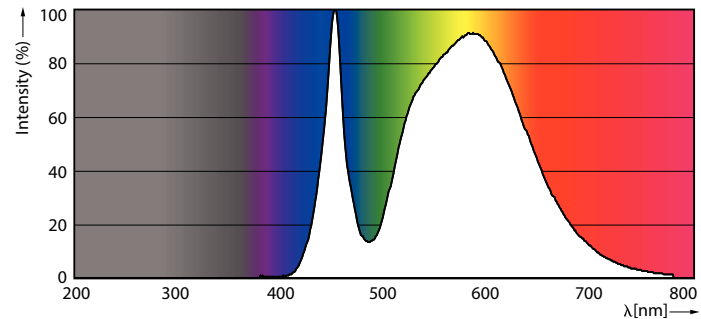

LED TForce 60-35W E27 others Clear 740 ND