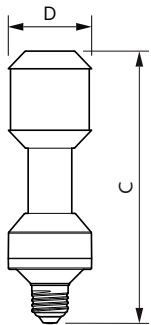

Warnings and Safety

- Installation should always be performed by a qualified electrician or installer. Use the installation guide for instructions.

Product data

General information	
Cap-Base	E27 [E27]
EU RoHS compliant	Yes
Nominal Lifetime (Nom)	50000 h
Switching Cycle	50000X
Technical Type	35-70W
Flux measurement reference	Sphere
Light technical	
Color Code	740 [CCT of 4000K]
Luminous Flux (Nom)	6000 lm
Color Designation	Cool White (CW)
Correlated Color Temperature (Nom)	4000 K
Luminous Efficacy (rated) (Nom)	171.00 lm/W
Color Consistency	<6

Dimensional drawing

TrueForce LED Road 60-35W E27 740

Product	D	C
TrueForce LED Road 60-35W E27 740	61 mm	200 mm

Photometric data

LED TForce 58-35W E27 others Clear 730 ND

LED TForce 60-35W E27 others Clear 740 ND