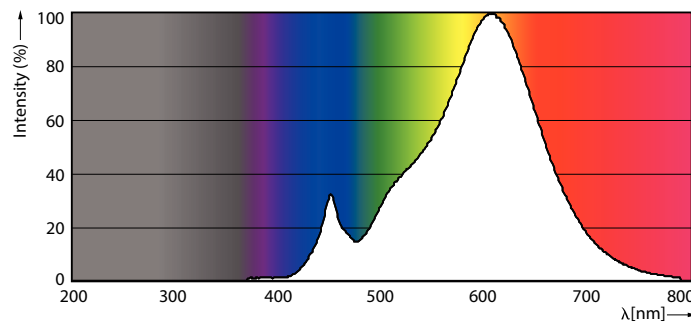

LEDcapsule CorePro 2.5-28W G4 Capsule Frosted 827 ND