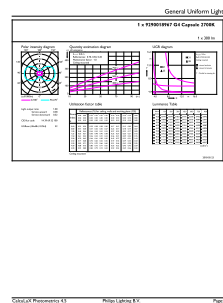

Numerator - Quantity Per Pack	1
Numerator - Packs per outer box	12
Material Nr. (12NC)	929001896702
Net Weight (Piece)	0.008 kg

Dimensional drawing

Capsule 12V 3W-30W 300lm 2700K G4 ND

Product	D	C
CorePro LEDcapsuleLV 2.5-28W G4 827	15 mm	46.5 mm

Photometric data

LEDcapsule CorePro 2.5-28W G4 Capsule Frosted 827 ND

LEDcapsule CorePro 2.5-28W G4 Capsule Frosted 827 ND

LEDcapsule CorePro 2.5-28W G4 Capsule Frosted 827 ND

CorePro LEDcapsule LV

Lifetime