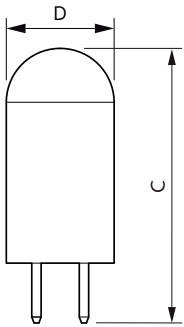

CorePro LEDcapsule LV

Energy Consumption kWh/1000 h	3 kWh
Product Data	
Full product code	871869682694200
Order product name	CorePro LEDcapsuleLV 2.5-28W G4 827
EAN/UPC - Product	8718696826942
Order code	929001896702

Numerator - Quantity Per Pack	1
Numerator - Packs per outer box	12
Material Nr. (12NC)	929001896702
Net Weight (Piece)	0.008 kg

Dimensional drawing

Capsule 12V 3W-30W 300lm 2700K G4 ND

Product	D	C
CorePro LEDcapsuleLV 2.5-28W G4 827	15 mm	46.5 mm