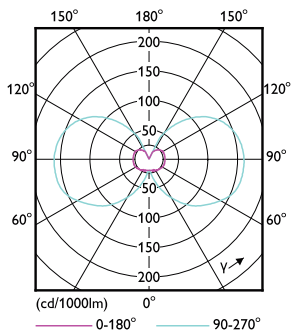

Photometric data

LEDcapsule CorePro 2.5-28W G4 Capsule Frosted 827 ND