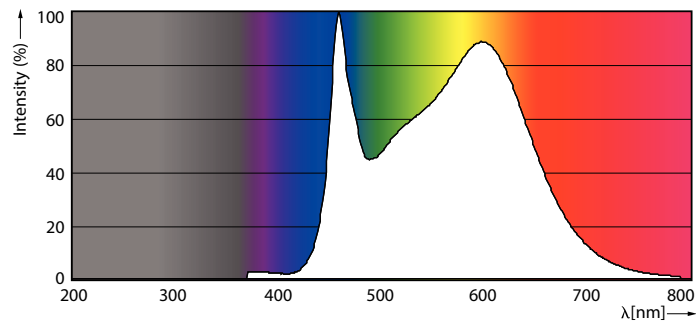

Product data

| General information | | Operating and electrical | |
|---------------------------------------|---------------------|---------------------------------|-------------|
| Cap-Base | E27 [E27] | Input Frequency | 50 to 60 Hz |
| EU RoHS compliant | Yes | Power (Nom) | 4.3 W |
| Nominal Lifetime (Nom) | 15000 h | Lamp Current (Nom) | 40 mA |
| Switching Cycle | 20000X | Wattage Equivalent | 40 W |
| Flux measurement reference | Sphere | Starting Time (Nom) | 0.5 s |
| | | Warm Up Time to 60% Light (Nom) | 0.5 s |
| | | Power Factor (Nom) | 0.41 |
| | | Voltage (Nom) | 220-240 V |
| Light technical | | Temperature | |
| Color Code | 840 [CCT of 4000K] | T-Case Maximum (Nom) | 45 °C |
| Luminous Flux (Nom) | 540 lm | | |
| Color Designation | Cool White (CW) | Controls and dimming | |
| Correlated Color Temperature (Nom) | 4000 K | Dimmable | No |
| Luminous Efficacy (rated) (Nom) | 125.00 lm/W | | |
| Color Consistency | <6 | Mechanical and housing | |
| Color Rendering Index (Nom) | 80 | Bulb Finish | Clear |
| LLMF At End Of Nominal Lifetime (Nom) | 70 % | | |

CorePro Glass LED bulbs

| | |
|------------|---------------|
| Bulb Shape | A60 [A 60mm] |
|------------|---------------|

Approval and application

| | |
|-------------------------------|--------|
| Energy Efficiency Class | E |
| Energy Consumption kWh/1000 h | 5 kWh |
| EPREL Registration Number | 387411 |

Dimensional drawing

CorePro LEDBulbND 4.3-40W E27 A60840 CLG

| Product | D | C |
|--|-------|--------|
| CorePro LEDBulbND 4.3-40W E27 A60840 CLG | 60 mm | 104 mm |

Photometric data

LEDbulb_4,3W_E27_A60_840_CL-POC.eps