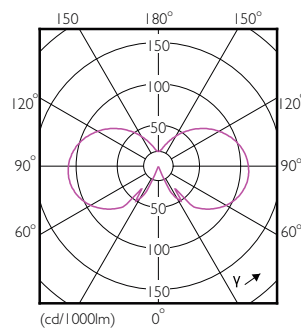

Product data

| General information | | Operating and electrical | |
|---------------------------------------|---------------------|---------------------------------|-------------|
| Cap-Base | E27 [E27] | Input Frequency | 50 to 60 Hz |
| EU RoHS compliant | Yes | Power (Nom) | 4.3 W |
| Nominal Lifetime (Nom) | 15000 h | Lamp Current (Nom) | 40 mA |
| Switching Cycle | 20000X | Wattage Equivalent | 40 W |
| Flux measurement reference | Sphere | Starting Time (Nom) | 0.5 s |
| | | Warm Up Time to 60% Light (Nom) | 0.5 s |
| | | Power Factor (Nom) | 0.41 |
| | | Voltage (Nom) | 220-240 V |
| Light technical | | Temperature | |
| Color Code | 840 [CCT of 4000K] | T-Case Maximum (Nom) | 45 °C |
| Luminous Flux (Nom) | 540 lm | | |
| Color Designation | Cool White (CW) | Controls and dimming | |
| Correlated Color Temperature (Nom) | 4000 K | Dimmable | No |
| Luminous Efficacy (rated) (Nom) | 125.00 lm/W | | |
| Color Consistency | <6 | Mechanical and housing | |
| Color Rendering Index (Nom) | 80 | Bulb Finish | Clear |
| LLMF At End Of Nominal Lifetime (Nom) | 70 % | | |

CorePro Glass LED bulbs

| | |
|------------|---------------|
| Bulb Shape | A60 [A 60mm] |
|------------|---------------|

Approval and application

| | |
|-------------------------------|--------|
| Energy Efficiency Class | E |
| Energy Consumption kWh/1000 h | 5 kWh |
| EPREL Registration Number | 387411 |

Dimensional drawing

CorePro LEDBulbND 4.3-40W E27 A60840 CLG

| Product | D | C |
|--|-------|--------|
| CorePro LEDBulbND 4.3-40W E27 A60840 CLG | 60 mm | 104 mm |

Photometric data

LEDbulb_4,3W_E27_A60_840_CL-POC.eps

LEDbulb_4,3W_B22_A60_CL-LDD.eps

CorePro Glass LED bulbs

Photometric data

LEDbulb_4,3W_E27_A60_840_CL-GUL.pdf

Lifetime

Life Expectancy Diagram

Lumen Maintenance Diagram