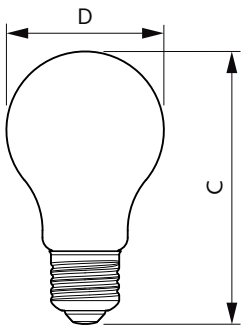

Product data

| General information | | Operating and electrical | |
|---------------------------------------|---------------------|---------------------------------|-------------|
| Cap-Base | E27 [E27] | Input Frequency | 50 to 60 Hz |
| EU RoHS compliant | Yes | Power (Nom) | 4.3 W |
| Nominal Lifetime (Nom) | 15000 h | Lamp Current (Nom) | 40 mA |
| Switching Cycle | 20000X | Wattage Equivalent | 40 W |
| Flux measurement reference | Sphere | Starting Time (Nom) | 0.5 s |
| | | Warm Up Time to 60% Light (Nom) | 0.5 s |
| | | Power Factor (Nom) | 0.41 |
| | | Voltage (Nom) | 220-240 V |
| Light technical | | Temperature | |
| Color Code | 840 [CCT of 4000K] | T-Case Maximum (Nom) | 45 °C |
| Luminous Flux (Nom) | 540 lm | | |
| Color Designation | Cool White (CW) | Controls and dimming | |
| Correlated Color Temperature (Nom) | 4000 K | Dimmable | No |
| Luminous Efficacy (rated) (Nom) | 125.00 lm/W | | |
| Color Consistency | <6 | Mechanical and housing | |
| Color Rendering Index (Nom) | 80 | Bulb Finish | Clear |
| LLMF At End Of Nominal Lifetime (Nom) | 70 % | | |

CorePro Glass LED bulbs

| | |
|------------|---------------|
| Bulb Shape | A60 [A 60mm] |
|------------|---------------|

Approval and application

| | |
|-------------------------------|--------|
| Energy Efficiency Class | E |
| Energy Consumption kWh/1000 h | 5 kWh |
| EPREL Registration Number | 387411 |

Dimensional drawing

CorePro LEDBulbND 4.3-40W E27 A60840 CLG

| Product | D | C |
|--|-------|--------|
| CorePro LEDBulbND 4.3-40W E27 A60840 CLG | 60 mm | 104 mm |

Photometric data

LEDbulb_4,3W_E27_A60_840_CL-POC.eps