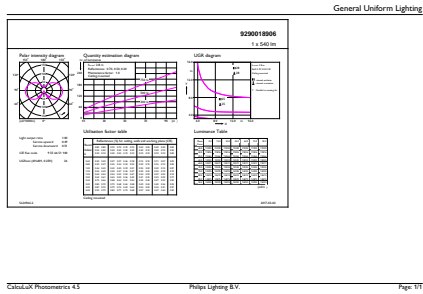

CorePro Glass LED bulbs

Photometric data

LEDbulb_4,3W_E27_A60_840_CL-GUL.pdf