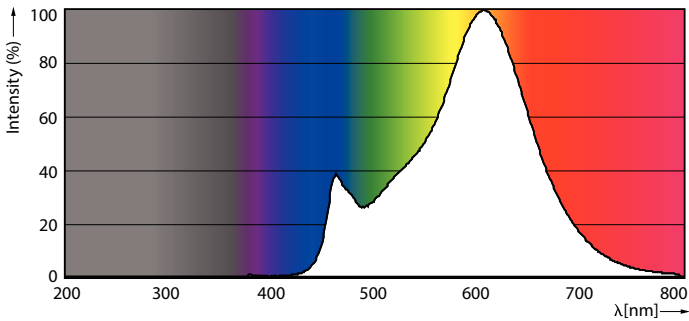

Photometric data

LED Candle CLA 4.3-40W E14 B35 Clear 827 ND