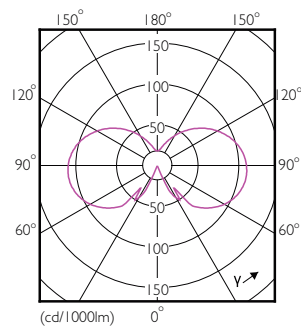

LED Candle CLA 4.3-40W E14 B35 Clear 827 ND