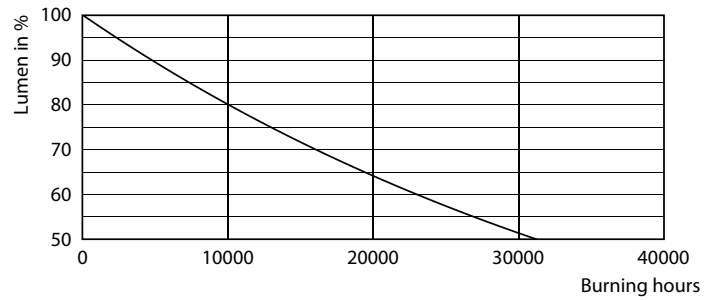

LEDCandle CLA 4.3-40W E14 B35 Clear 827 ND