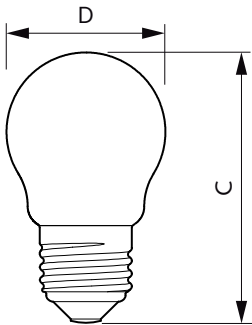

Classic filament LED candles and lusters

Approval and application

Energy Consumption kWh/1000 h 5 kWh

Product data

Full product code	871869968682600
Order product name	LEDClassic 4.3W P45 E27 B27 CLND1PF/10
EAN/UPC - Product	8718699686826

Order code 929001890542

Numerator - Quantity Per Pack 1

Numerator - Packs per outer box 10

Material Nr. (12NC) 929001890542

Net Weight (Piece) 0.022 kg

Dimensional drawing

LEDClassic 4.3W P45 E27 B27 CLND1PF/10

Product	D	C
LEDClassic 4.3W P45 E27 B27 CLND1PF/10	45 mm	82 mm