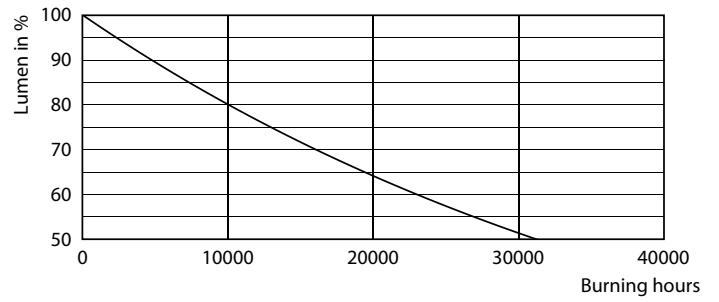

Product data

General Information	
Cap-Base	E27 [E27]
EU RoHS compliant	Yes
Nominal Lifetime (Nom)	15000 h
Switching Cycle	20000X
Technical Type	4.3-40W
Light Technical	
Color Code	827 [CCT of 2700K]
Luminous Flux (Nom)	470 lm
Color Designation	Warm White (WW)
Correlated Color Temperature (Nom)	2700 K
Luminous Efficacy (rated) (Nom)	109.00 lm/W
Color Consistency	<6
Color Rendering Index (Nom)	80
LLMF At End Of Nominal Lifetime (Nom)	70 %
Operating and Electrical	
Input Frequency	50 to 60 Hz
Power (Nom)	4.3 W

Photometric data

LEDBulb CLA 4.3-40W E27 A60 Clear 827 ND

LEDCandle CLA 4.3-40W E14 B35 Clear 827 ND

LEDCandle CLA 4.3-40W E14 B35 Clear 827 ND

Classic filament LEDbulbs

Lifetime

LEDCandle CLA 4.3-40W E14 B35 Clear 827 ND