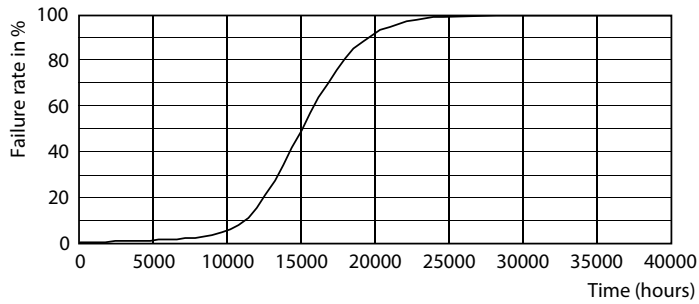

Product data

General Information	
Cap-Base	E27 [E27]
EU RoHS compliant	Yes
Nominal Lifetime (Nom)	15000 h
Switching Cycle	20000X
Technical Type	4.3-40W
Light Technical	
Color Code	827 [CCT of 2700K]
Luminous Flux (Nom)	470 lm
Color Designation	Warm White (WW)
Correlated Color Temperature (Nom)	2700 K
Luminous Efficacy (rated) (Nom)	109.00 lm/W
Color Consistency	<6
Color Rendering Index (Nom)	80
LLMF At End Of Nominal Lifetime (Nom)	70 %
Operating and Electrical	
Input Frequency	50 to 60 Hz
Power (Nom)	4.3 W

Photometric data

LEDBulb CLA 4.3-40W E27 A60 Clear 827 ND

LEDCandle CLA 4.3-40W E14 B35 Clear 827 ND

LEDCandle CLA 4.3-40W E14 B35 Clear 827 ND

Classic filament LEDbulbs

Lifetime

LEDCandle CLA 4.3-40W E14 B35 Clear 827 ND