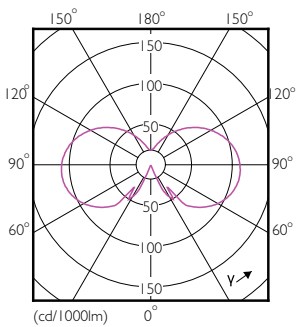

LEDCandle CLA 4.3-40W E14 B35 Clear 827 ND