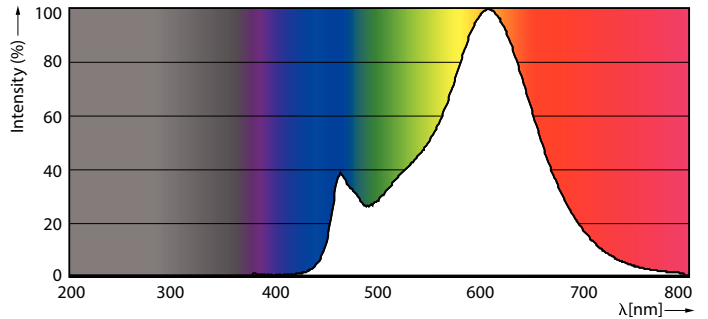

LEDCandle CLA 4.3-40W E14 B35 Clear 827 ND