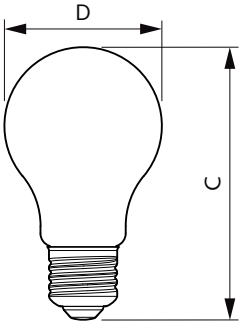

Product data

General Information	
Cap-Base	E27 [E27]
EU RoHS compliant	Yes
Nominal Lifetime (Nom)	15000 h
Switching Cycle	20000X
Technical Type	4.3-40W
Light Technical	
Color Code	827 [CCT of 2700K]
Luminous Flux (Nom)	470 lm
Color Designation	Warm White (WW)
Correlated Color Temperature (Nom)	2700 K
Luminous Efficacy (rated) (Nom)	109.00 lm/W
Color Consistency	<6
Color Rendering Index (Nom)	80
LLMF At End Of Nominal Lifetime (Nom)	70 %
Operating and Electrical	
Input Frequency	50 to 60 Hz
Power (Nom)	4.3 W

Lamp Current (Nom)	40 mA
Wattage Equivalent	40 W
Starting Time (Nom)	0.5 s
Warm Up Time to 60% Light (Nom)	0.5 s
Power Factor (Nom)	0.4
Voltage (Nom)	220-240 V
Temperature	
T-Case Maximum (Nom)	45 °C
Controls and Dimming	
Dimmable	No
Mechanical and Housing	
Bulb Finish	Clear
Approval and Application	
Energy Efficiency Label (EEL)	A++
Energy Consumption kWh/1000 h	5 kWh

Numerator - Packs per outer box	10
Material Nr. (12NC)	929001890002
Net Weight (Piece)	0.030 kg

Dimensional drawing

Bulb A60 4.3-40W 470lm 2700K E27 ND

Product	D	C
CLA LEDBulb ND 4.3-40W E27 827 A60 CL	60 mm	104 mm