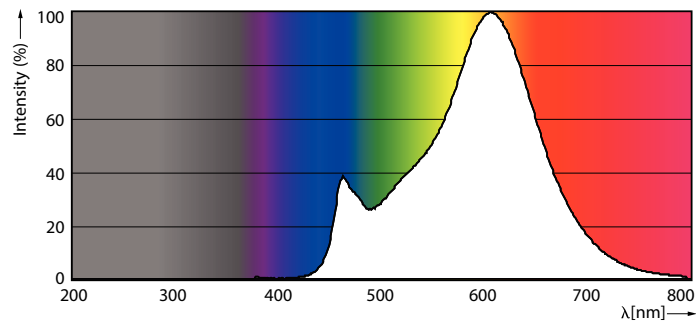

Photometric data

LEDCandle CLA 4.3-40W E14 B35 Clear 827 ND