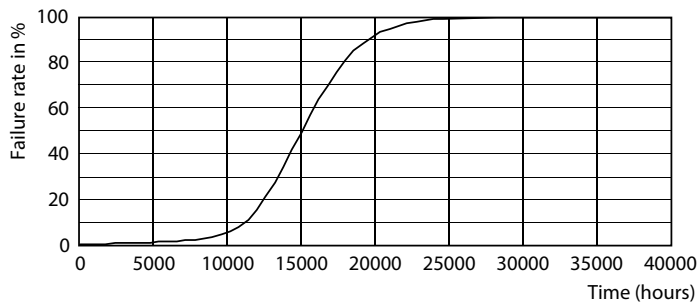

Lifetime

LEDCandle CLA 4.3-40W E14 B35 Clear 827 ND