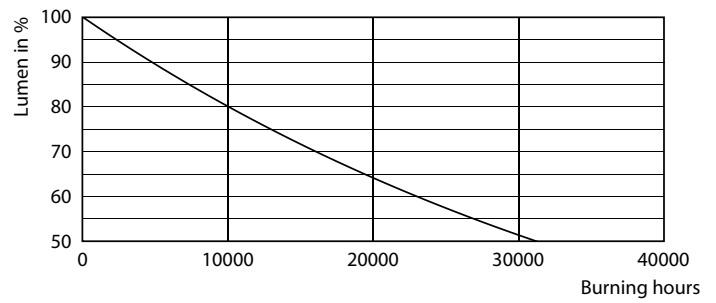

Product data

General information		Operating and electrical	
Cap-Base	E14 [E14]	Input Frequency	50 to 60 Hz
EU RoHS compliant	Yes	Power (Nom)	4.3 W
Nominal Lifetime (Nom)	15000 h	Lamp Current (Nom)	40 mA
Switching Cycle	20000X	Wattage Equivalent	40 W
Flux measurement reference	Sphere	Starting Time (Nom)	0.5 s
		Warm Up Time to 60% Light (Nom)	0.5 s
		Power Factor (Nom)	0.41
		Voltage (Nom)	220-240 V
Light technical		Temperature	
Color Code	827 [CCT of 2700K]	T-Case Maximum (Nom)	45 °C
Luminous Flux (Nom)	470 lm		
Color Designation	Warm White (WW)	Controls and dimming	
Correlated Color Temperature (Nom)	2700 K	Dimmable	No
Luminous Efficacy (rated) (Nom)	109.00 lm/W		
Color Consistency	<6	Mechanical and housing	
Color Rendering Index (Nom)	80	Bulb Finish	Clear
LLMF At End Of Nominal Lifetime (Nom)	70 %		

CorePro GLASS LED candles and lusters

Photometric data

LEDCandle CLA 4.3-40W E14 B35 Clear 827 ND

Lifetime

LEDCandle CLA 4.3-40W E14 B35 Clear 827 ND

LEDCandle CLA 4.3-40W E14 B35 Clear 827 ND