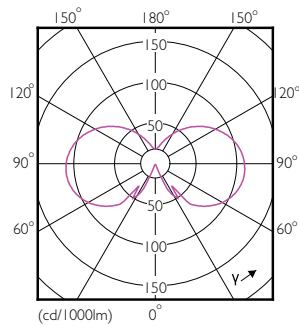

Product data

General information		Operating and electrical	
Cap-Base	E14 [E14]	Input Frequency	50 to 60 Hz
EU RoHS compliant	Yes	Power (Nom)	4.3 W
Nominal Lifetime (Nom)	15000 h	Lamp Current (Nom)	40 mA
Switching Cycle	20000X	Wattage Equivalent	40 W
Flux measurement reference	Sphere	Starting Time (Nom)	0.5 s
		Warm Up Time to 60% Light (Nom)	0.5 s
		Power Factor (Nom)	0.41
		Voltage (Nom)	220-240 V
Light technical		Temperature	
Color Code	827 [CCT of 2700K]	T-Case Maximum (Nom)	45 °C
Luminous Flux (Nom)	470 lm		
Color Designation	Warm White (WW)	Controls and dimming	
Correlated Color Temperature (Nom)	2700 K	Dimmable	No
Luminous Efficacy (rated) (Nom)	109.00 lm/W		
Color Consistency	<6	Mechanical and housing	
Color Rendering Index (Nom)	80	Bulb Finish	Clear
LLMF At End Of Nominal Lifetime (Nom)	70 %		

CorePro GLASS LED candles and lusters

Bulb Shape	B35 [B 35mm]
------------	---------------

Approval and application

Energy Efficiency Class	F
Energy Consumption kWh/1000 h	5 kWh
EPREL Registration Number	387402

Dimensional drawing

CorePro LEDCandleND4.3-40W E14 827B35CLG

Product	D	C
CorePro LEDCandleND4.3-40W E14 827B35CLG	35 mm	97 mm

Photometric data

LEDCandle CLA 4.3-40W E14 B35 Clear 827 ND

LEDCandle CLA 4.3-40W E14 B35 Clear 827 ND