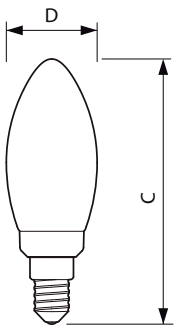

Product data

General information		Operating and electrical	
Cap-Base	E14 [E14]	Input Frequency	50 to 60 Hz
EU RoHS compliant	Yes	Power (Nom)	4.3 W
Nominal Lifetime (Nom)	15000 h	Lamp Current (Nom)	40 mA
Switching Cycle	20000X	Wattage Equivalent	40 W
Flux measurement reference	Sphere	Starting Time (Nom)	0.5 s
		Warm Up Time to 60% Light (Nom)	0.5 s
		Power Factor (Nom)	0.41
		Voltage (Nom)	220-240 V
Light technical		Temperature	
Color Code	827 [CCT of 2700K]	T-Case Maximum (Nom)	45 °C
Luminous Flux (Nom)	470 lm		
Color Designation	Warm White (WW)	Controls and dimming	
Correlated Color Temperature (Nom)	2700 K	Dimmable	No
Luminous Efficacy (rated) (Nom)	109.00 lm/W		
Color Consistency	<6	Mechanical and housing	
Color Rendering Index (Nom)	80	Bulb Finish	Clear
LLMF At End Of Nominal Lifetime (Nom)	70 %		

CorePro GLASS LED candles and lusters

Bulb Shape	B35 [B 35mm]
------------	---------------

Approval and application

Energy Efficiency Class	F
Energy Consumption kWh/1000 h	5 kWh
EPREL Registration Number	387402

Product data

Full product code	871951434726700
Order product name	CorePro LEDCandleND4.3-40W E14 827B35CLG

EAN/UPC - Product	8719514347267
Order code	929001889792
Numerator - Quantity Per Pack	1
Numerator - Packs per outer box	10
Material Nr. (12NC)	929001889792
Net Weight (Piece)	0.014 kg

Dimensional drawing

CorePro LEDCandleND4.3-40W E14 827B35CLG

Product	D	C
CorePro LEDCandleND4.3-40W E14 827B35CLG	35 mm	97 mm

Photometric data

LEDCandle CLA 4.3-40W E14 B35 Clear 827 ND

LEDCandle CLA 4.3-40W E14 B35 Clear 827 ND