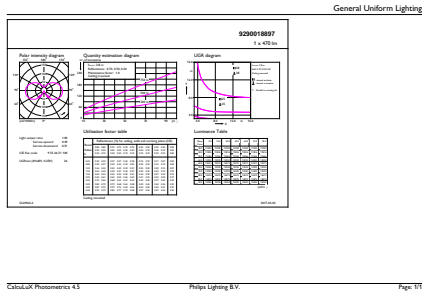

CorePro GLASS LED candles and lusters

Photometric data

LEDCandle CLA 4.3-40W E14 B35 Clear 827 ND