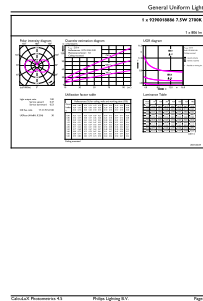

Dimensional drawing

LEDclassic SSW 60W A60 E27WWCLND RF1SRT4

Product	D	C
LEDclassic SSW 60W A60 E27WWCLND RF1SRT4	60 mm	104 mm

Photometric data

LEDbulb SSW A60 7,5W E27 827 CL-LDD

LEDbulb SSW 7,5W A60 E27 827 CL-GUL