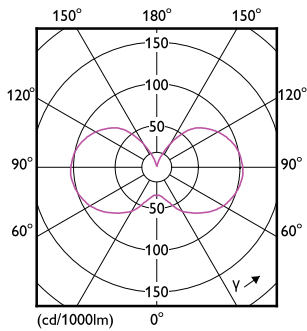

Product data

General information	
Cap-Base	E27 [E27]
EU RoHS compliant	Yes
Nominal Lifetime (Nom)	15000 h
Switching Cycle	20000X
Technical Type	7.5;3;1.6-60-30-16W
Flux measurement reference	Sphere
Light technical	
Color Code	827/825/822 [CCT of 2700K/2500K/2200K]
Luminous Flux (Nom)	806-320-150 lm
Color Designation	Warm/Extra Warm/Very Warm
Correlated Color Temperature (Nom)	2700 2500 2200 K
Luminous Efficacy (rated) (Nom)	107.00 lm/W
Color Consistency	<6
Color Rendering Index (Nom)	80
LLMF At End Of Nominal Lifetime (Nom)	70 %
Operating and electrical	
Input Frequency	50 to 60 Hz

Power (Nom)	7.5 3 1.6 W
Lamp Current (Nom)	43 mA
Starting Time (Nom)	0.5 s
Warm Up Time to 60% Light (Nom)	0.5 s
Power Factor (Nom)	0.5
Voltage (Nom)	220-240 V
Temperature	
T-Case Maximum (Nom)	65 °C
Controls and dimming	
Dimmable	No
Mechanical and housing	
Bulb Finish	Clear
Bulb Shape	A60 [A 60mm]
Approval and application	
Energy Efficiency Class	F
Energy Consumption kWh/1000 h	8 kWh

Dimensional drawing

LEDclassic SSW 60W A60 E27WWCLND RF1SRT4

Product	D	C
LEDclassic SSW 60W A60 E27WWCLND RF1SRT4	60 mm	104 mm

Photometric data

LEDbulb SSW A60 7,5W E27 827 CL-LDD

LEDbulb SSW 7,5W A60 E27 827 CL-GUL