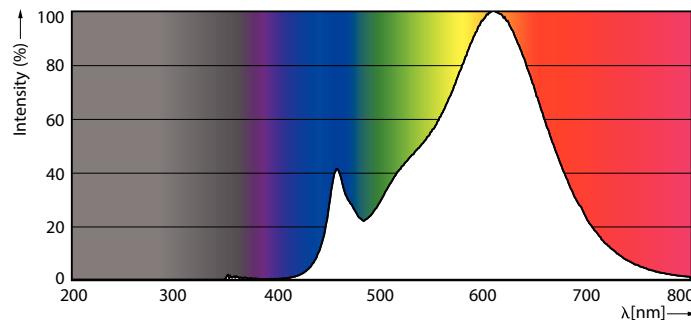

Product data

General information	
Cap-Base	E27 [E27]
EU RoHS compliant	Yes
Nominal Lifetime (Nom)	15000 h
Switching Cycle	20000X
Technical Type	7.5;3;1.6-60-30-16W
Flux measurement reference	Sphere
Light technical	
Color Code	827/825/822 [CCT of 2700K/2500K/2200K]
Luminous Flux (Nom)	806-320-150 lm
Color Designation	Warm/Extra Warm/Very Warm
Correlated Color Temperature (Nom)	2700 2500 2200 K
Luminous Efficacy (rated) (Nom)	107.00 lm/W
Color Consistency	<6
Color Rendering Index (Nom)	80
LLMF At End Of Nominal Lifetime (Nom)	70 %
Operating and electrical	
Input Frequency	50 to 60 Hz

Dimensional drawing

LEDclassic SSW 60W A60 E27WWCLND RF1SRT4

Product	D	C
LEDclassic SSW 60W A60 E27WWCLND RF1SRT4	60 mm	104 mm

Photometric data

LEDbulb SSW A60 7,5W E27 827 CL-LDD

LEDbulb SSW 7,5W A60 E27 827 CL-GUL

LEDbulb SSW 7,5W A60 E27 827 CL-POC

SceneSwitch LEDbulbs

Lifetime

Life Expectancy Diagram

Lumen Maintenance Diagram