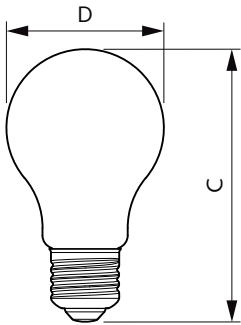

Product data

General information	
Cap-Base	E27 [E27]
EU RoHS compliant	Yes
Nominal Lifetime (Nom)	15000 h
Switching Cycle	20000X
Technical Type	7.5;3;1.6-60-30-16W
Flux measurement reference	Sphere
Light technical	
Color Code	827/825/822 [CCT of 2700K/2500K/2200K]
Luminous Flux (Nom)	806-320-150 lm
Color Designation	Warm/Extra Warm/Very Warm
Correlated Color Temperature (Nom)	2700 2500 2200 K
Luminous Efficacy (rated) (Nom)	107.00 lm/W
Color Consistency	<6
Color Rendering Index (Nom)	80
LLMF At End Of Nominal Lifetime (Nom)	70 %
Operating and electrical	
Input Frequency	50 to 60 Hz

Power (Nom)	7.5 3 1.6 W
Lamp Current (Nom)	43 mA
Starting Time (Nom)	0.5 s
Warm Up Time to 60% Light (Nom)	0.5 s
Power Factor (Nom)	0.5
Voltage (Nom)	220-240 V
Temperature	
T-Case Maximum (Nom)	65 °C
Controls and dimming	
Dimmable	No
Mechanical and housing	
Bulb Finish	Clear
Bulb Shape	A60 [A 60mm]
Approval and application	
Energy Efficiency Class	F
Energy Consumption kWh/1000 h	8 kWh

Dimensional drawing

LEDclassic SSW 60W A60 E27WWCLND RF1SRT4

Product	D	C
LEDclassic SSW 60W A60 E27WWCLND RF1SRT4	60 mm	104 mm

Photometric data

LEDbulb SSW A60 7,5W E27 827 CL-LDD

LEDbulb SSW 7,5W A60 E27 827 CL-GUL