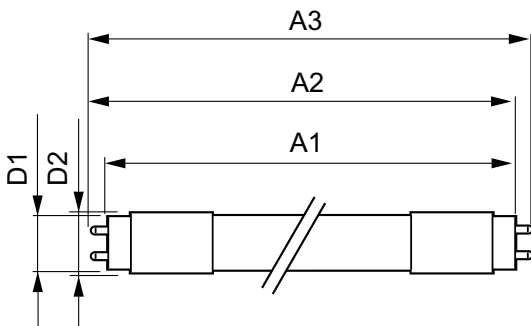

Warnings and Safety

- NOTE: The overall energy efficiency and light distribution of any installation that uses these lamps will be determined by the design of the installation.

Product data

General information	
Cap-Base	G13 [Medium Bi-Pin Fluorescent]
EU RoHS compliant	Yes
Nominal Lifetime (Nom)	60000 h
Switching Cycle	200000X
Technical Type	18-32-36W
Light technical	
Color Code	865 [CCT of 6500K]
Beam Angle (Nom)	160 °
Luminous Flux (Nom)	2100 lm
Color Designation	Cool Daylight
Correlated Color Temperature (Nom)	6500 K
Luminous Efficacy (rated) (Nom)	116.00 lm/W

Approval Marks	RoHS compliance CE marking UL certificate KEMA Keur certificate
Energy Consumption kWh/1000 h	18 kWh
Product data	
Full product code	871869681121400
Order product name	MASTER LEDtube 1200mm HO VVW 18W 865 T8
EAN/UPC - Product	8718696811214
Order code	929001877412
Numerator - Quantity Per Pack	1
Numerator - Packs per outer box	10
Material Nr. (12NC)	929001877412
Net Weight (Piece)	0.220 kg

Dimensional drawing

MASTER LEDtube 1200mm HO VVW 18W 865 T8

Product	D1	D2	A1	A2	A3
MASTER LEDtube 1200mm HO VVW 18W 865 T8	25.8 mm	28 mm	1198.2 mm	1205.3 mm	1212.4 mm

Photometric data

LEDtube_G13_2

LEDtube_18W_G13_2100lm_865