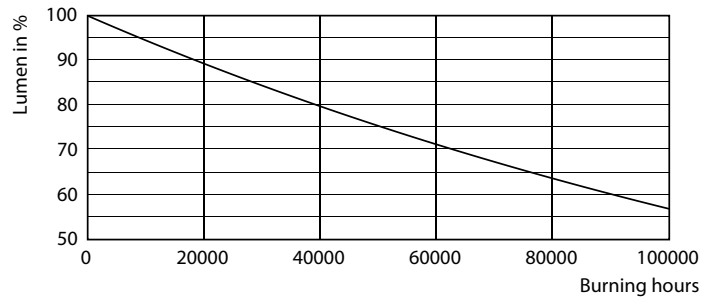

Warnings and Safety

- NOTE: The overall energy efficiency and light distribution of any installation that uses these lamps will be determined by the design of the installation.

Product data

General information	
Cap-Base	G13 [Medium Bi-Pin Fluorescent]
EU RoHS compliant	Yes
Nominal Lifetime (Nom)	60000 h
Switching Cycle	200000X
Technical Type	18-32-36W
Light technical	
Color Code	865 [CCT of 6500K]
Beam Angle (Nom)	160 °
Luminous Flux (Nom)	2100 lm
Color Designation	Cool Daylight
Correlated Color Temperature (Nom)	6500 K
Luminous Efficacy (rated) (Nom)	116.00 lm/W

MASTER LEDtube EM/Mains T8

Photometric data

© 2022 Philips Lighting B.V. Page 10

LEDtube_18W_G13_2100lm_865_1

Lifetime

FailureRate

LEDtube_60K_LumenVsTc

LifetimeVsTc