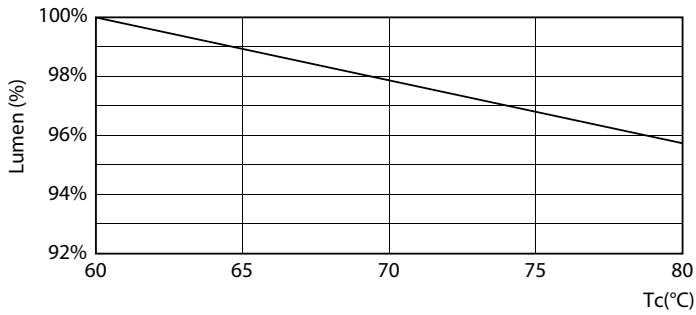

Warnings and Safety

- NOTE: The overall energy efficiency and light distribution of any installation that uses these lamps will be determined by the design of the installation.

Product data

General information	
Cap-Base	G13 [Medium Bi-Pin Fluorescent]
EU RoHS compliant	Yes
Nominal Lifetime (Nom)	60000 h
Switching Cycle	200000X
Technical Type	18-32-36W
Light technical	
Color Code	865 [CCT of 6500K]
Beam Angle (Nom)	160 °
Luminous Flux (Nom)	2100 lm
Color Designation	Cool Daylight
Correlated Color Temperature (Nom)	6500 K
Luminous Efficacy (rated) (Nom)	116.00 lm/W

MASTER LEDtube EM/Mains T8

Photometric data

© 2022 Philips Lighting B.V. Page 10

LEDtube_18W_G13_2100lm_865_1

Lifetime

FailureRate

LEDtube_60K_LumenVsTc

LifetimeVsTc