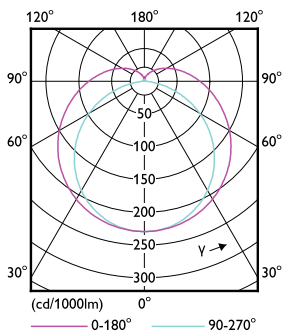

Approval Marks	RoHS compliance CE marking UL certificate KEMA Keur certificate
Energy Consumption kWh/1000 h	18 kWh
Product data	
Full product code	871869681121400
Order product name	MASTER LEDtube 1200mm HO VVW 18W 865 T8
EAN/UPC - Product	8718696811214
Order code	929001877412
Numerator - Quantity Per Pack	1
Numerator - Packs per outer box	10
Material Nr. (12NC)	929001877412
Net Weight (Piece)	0.220 kg

Dimensional drawing

MASTER LEDtube 1200mm HO VVW 18W 865 T8

Product	D1	D2	A1	A2	A3
MASTER LEDtube 1200mm HO VVW 18W 865 T8	25.8 mm	28 mm	1198.2 mm	1205.3 mm	1212.4 mm

Photometric data

LEDtube_G13_2

LEDtube_18W_G13_2100lm_865