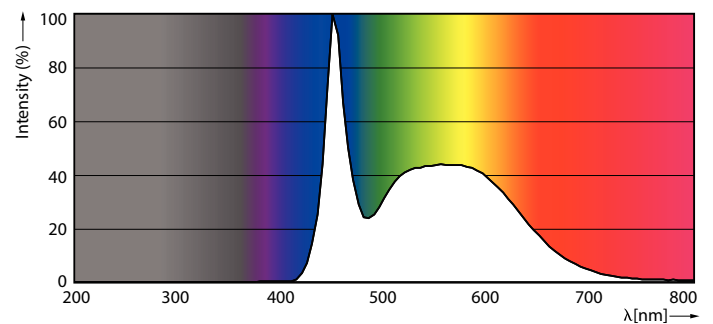

Warnings and Safety

- NOTE: The overall energy efficiency and light distribution of any installation that uses these lamps will be determined by the design of the installation.

Product data

General information	
Cap-Base	G13 [Medium Bi-Pin Fluorescent]
EU RoHS compliant	Yes
Nominal Lifetime (Nom)	60000 h
Switching Cycle	200000X
Technical Type	18-32-36W
Light technical	
Color Code	865 [CCT of 6500K]
Beam Angle (Nom)	160 °
Luminous Flux (Nom)	2100 lm
Color Designation	Cool Daylight
Correlated Color Temperature (Nom)	6500 K
Luminous Efficacy (rated) (Nom)	116.00 lm/W

Dimensional drawing

MASTER LEDtube 1200mm HO VVW 18W 865 T8

Product	D1	D2	A1	A2	A3
MASTER LEDtube 1200mm HO VVW 18W 865 T8	25.8 mm	28 mm	1198.2 mm	1205.3 mm	1212.4 mm

Photometric data

LEDtube_G13_2

LEDtube_18W_G13_2100lm_865