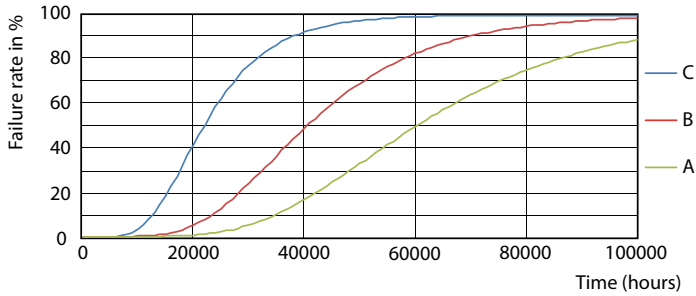

MASTER LEDtube EM/Mains T8

Photometric data

© 2022 Philips Lighting B.V. Page 10

LEDtube_18W_G13_2100lm_865_1

Lifetime

FailureRate

LEDtube_60K_LumenVsTc

LifetimeVsTc