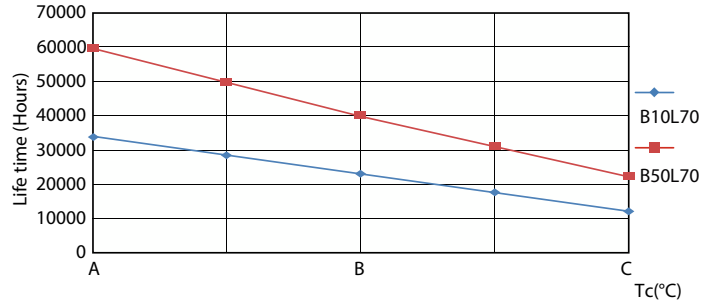

Warnings and Safety

- NOTE: The overall energy efficiency and light distribution of any installation that uses these lamps will be determined by the design of the installation.

Product data

General information	
Cap-Base	G13 [Medium Bi-Pin Fluorescent]
EU RoHS compliant	Yes
Nominal Lifetime (Nom)	60000 h
Switching Cycle	200000X
Technical Type	18-32-36W
Light technical	
Color Code	865 [CCT of 6500K]
Beam Angle (Nom)	160 °
Luminous Flux (Nom)	2100 lm
Color Designation	Cool Daylight
Correlated Color Temperature (Nom)	6500 K
Luminous Efficacy (rated) (Nom)	116.00 lm/W

MASTER LEDtube EM/Mains T8

Photometric data

© 2022 Philips Lighting B.V. Page 10

LEDtube_18W_G13_2100lm_865_1

Lifetime

FailureRate

LEDtube_60K_LumenVsTc

LifetimeVsTc