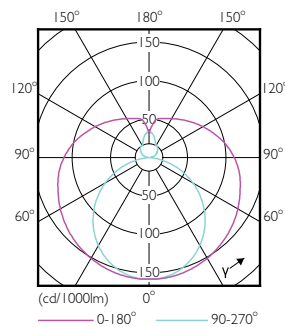

Dimensional drawing

Product	D1	D2	A1	A2	A3
CorePro LEDtube UN 1500mm HO 23W865 T8	27.9 mm	28 mm	1,500 mm	1,505.9 mm	1,514.2 mm

Photometric data

Light Distribution Diagram

CorePro LED tube Universal T8

Photometric data