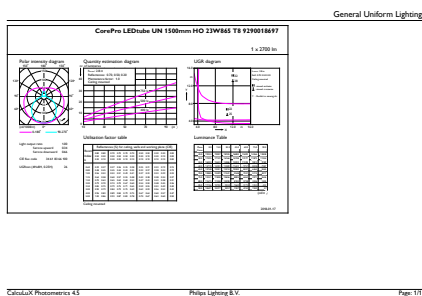

Product data

General information	
Cap base	G13 [Medium Bi-Pin Fluorescent]
Nominal lifetime	50,000 h
Switching Cycle	50,000
Lighting Technology	LED
Flux measurement reference	Sphere

Light technical	
Colour Code	865 [CCT of 6500K]
Beam angle (nom.)	240 degree(s)
Luminous Flux	2,700 lm
Colour designation	Cool Daylight
Correlated Colour Temperature	6500 K
Luminous Efficacy (rated) (Nom)	117 lm/W
Colour consistency	<6
Colour rendering index (CRI)	80

Product data

Full EOC	871869680176500
Order product name	CorePro LEDtube UN 1500mm HO 23W865 T8
Order code	80176500
SAP numerator – quantity per pack	1
Numerator – packs per outer box	10
Material number (12NC)	929001869702
Net weight	0.270 kg
Full product name	CorePro LEDtube UN 1500mm HO 23W865 T8
EAN/UPC - Case	8718696801772

Dimensional drawing

Product	D1	D2	A1	A2	A3
CorePro LEDtube UN 1500mm HO 23W865 T8	27.9 mm	28 mm	1,500 mm	1,505.9 mm	1,514.2 mm

Photometric data

Light Distribution Diagram

CorePro LED tube Universal T8

Photometric data