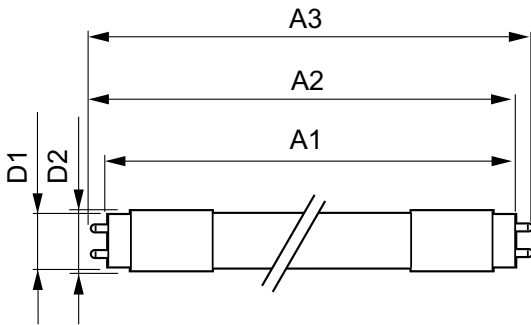

Temperature	
T-Case maximum (nom.)	60 °C

CorePro LED tube Universal T8

Controls and dimming

Dimmable	No
----------	----

Mechanical and housing

Lamp Finish	Frosted
Bulb material	Glass
Product length	1,500 mm
Bulb shape	Tube, double-ended

Dimensional drawing

Product	D1	D2	A1	A2	A3
CorePro LEDtube UN 1500mm HO 23W865 T8	27.9 mm	28 mm	1,500 mm	1,505.9 mm	1,514.2 mm

Photometric data

Light Distribution Diagram

CorePro LED tube Universal T8

Photometric data