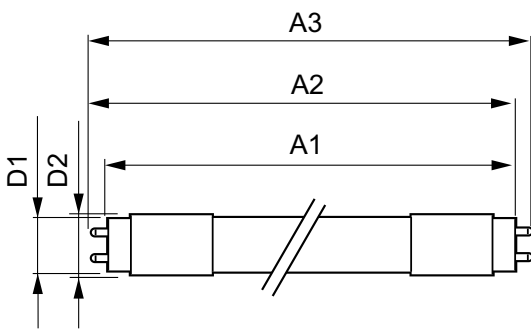

CorePro LED tube Universal T8

T-Case Maximum (Nom)	60 °C
Controls and dimming	
Dimmable	No
Mechanical and housing	
Bulb Finish	Frosted
Bulb Material	Glass
Product Length	1500 mm
Bulb Shape	Tube, double-ended
Approval and application	
Energy Efficiency Class	E
Energy Saving Product	Yes
Approval Marks	RoHS compliance TUV CE marking KEMA Keur certificate

Energy Consumption kWh/1000 h	23 kWh
EPREL Registration Number	403584
Product data	
Full product code	871869680174100
Order product name	CorePro LEDtube UN 1500mm HO 23W840 T8
EAN/UPC - Product	8718696801741
Order code	929001869602
Numerator - Quantity Per Pack	1
Numerator - Packs per outer box	10
Material Nr. (12NC)	929001869602
Net Weight (Piece)	0.270 kg

Dimensional drawing

CorePro LEDtube UN 1500mm HO 23W840 T8