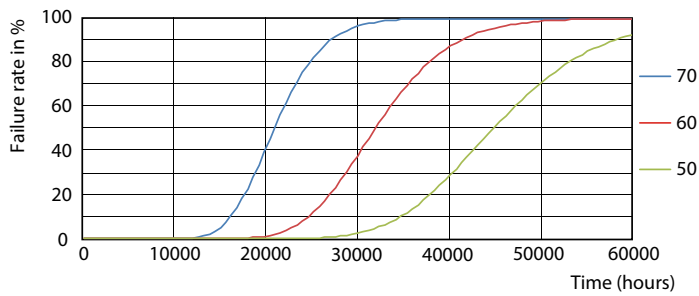

CorePro LED tube Universal T8

Photometric data

Lifetime

18W G13