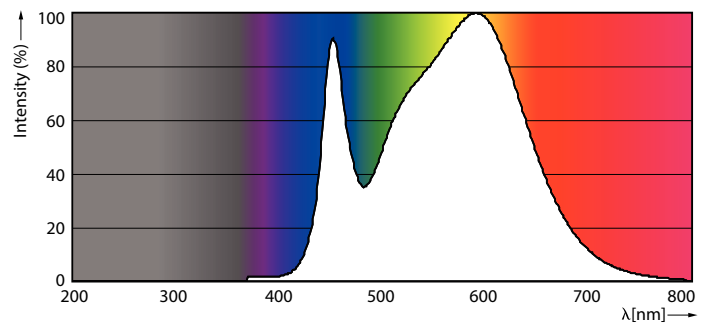

CorePro LED tube Universal T8

T-Case Maximum (Nom)	60 °C
Controls and dimming	
Dimmable	No
Mechanical and housing	
Bulb Finish	Frosted
Bulb Material	Glass
Product Length	1500 mm
Bulb Shape	Tube, double-ended
Approval and application	
Energy Efficiency Class	E
Energy Saving Product	Yes
Approval Marks	RoHS compliance TUV CE marking KEMA Keur certificate

Energy Consumption kWh/1000 h	23 kWh
EPREL Registration Number	403584
Product data	
Full product code	871869680174100
Order product name	CorePro LEDtube UN 1500mm HO 23W840 T8
EAN/UPC - Product	8718696801741
Order code	929001869602
Numerator - Quantity Per Pack	1
Numerator - Packs per outer box	10
Material Nr. (12NC)	929001869602
Net Weight (Piece)	0.270 kg

Dimensional drawing

Product	D1	D2	A1	A2	A3
CorePro LEDtube UN 1500mm HO 23W840 T8	27.9 mm	28 mm	1500 mm	1505.9 mm	1514.2 mm

Photometric data

18W G13