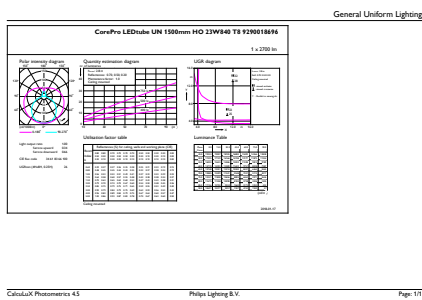

Photometric data

23W G13 840 4000K