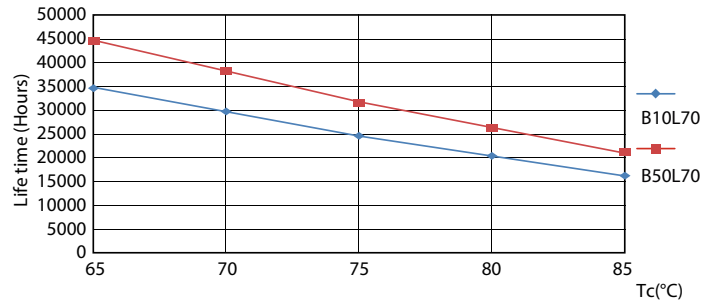

CorePro LED tube Universal T8

Photometric data

Lifetime

18W G13