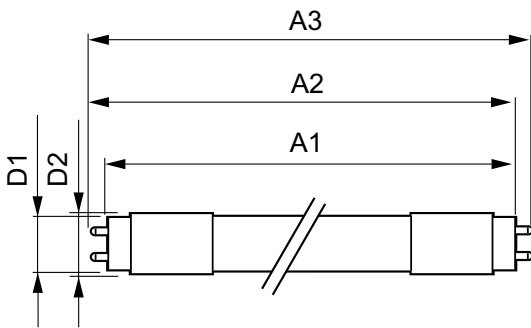

CorePro LED tube Universal T8

Controls and Dimming

Dimmable	No

Mechanical and Housing

Bulb Material	Glass
Product Length	1500 mm

Approval and Application

Energy Efficiency Label (EEL)	A+
Energy Saving Product	Yes
Approval Marks	TUV CE marking RoHS compliance KEMA Keur certificate
Energy Consumption kWh/1000 h	23 kWh

Product Data

Full product code	871869680174100
Order product name	CorePro LEDtube UN 1500mm HO 23W840 T8
EAN/UPC - Product	8718696801741
Order code	929001869602
Numerator - Quantity Per Pack	1
Numerator - Packs per outer box	10
Material Nr. (12NC)	929001869602
Net Weight (Piece)	0.270 kg

Dimensional drawing