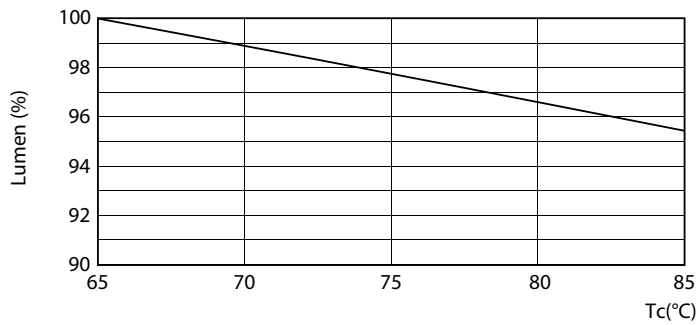

Photometric data

23W G13 840 4000K

18W G13

CorePro LED tube Universal T8

Photometric data

18W G13 830 3000K

Lifetime

18W G13