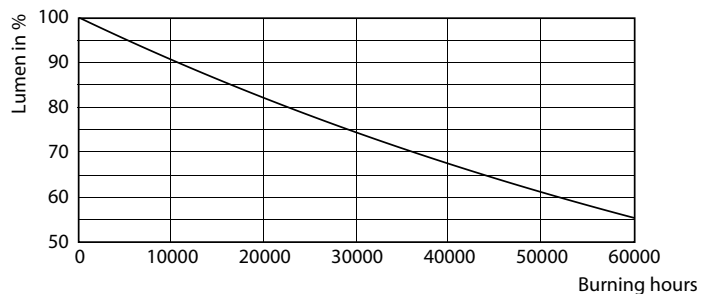

CorePro LED tube Universal T8

Lifetime

18W G13