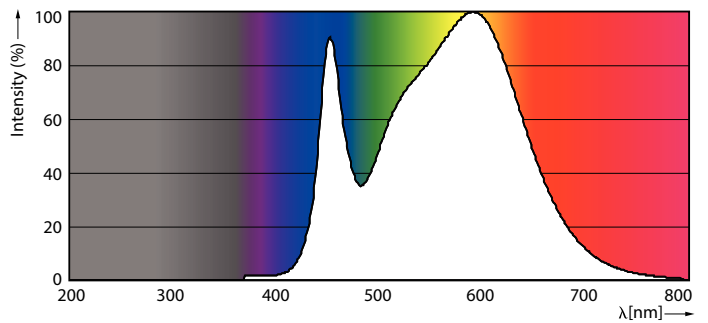

CorePro LED tube Universal T8

Controls and Dimming

Dimmable	No

Mechanical and Housing

Bulb Material	Glass
Product Length	1500 mm

Approval and Application

Energy Efficiency Label (EEL)	A+
Energy Saving Product	Yes
Approval Marks	TUV CE marking RoHS compliance KEMA Keur certificate
Energy Consumption kWh/1000 h	23 kWh

Product Data

Full product code	871869680174100
Order product name	CorePro LEDtube UN 1500mm HO 23W840 T8
EAN/UPC - Product	8718696801741
Order code	929001869602
Numerator - Quantity Per Pack	1
Numerator - Packs per outer box	10
Material Nr. (12NC)	929001869602
Net Weight (Piece)	0.270 kg

Dimensional drawing

TLED 1500mm UNV24W-54W 3100lm 4000K

Product	D1	D2	A1	A2	A3
CorePro LEDtube UN 1500mm HO 23W840 T8	27.9 mm	28 mm	1500 mm	1505.9 mm	1514.2 mm

Photometric data

23W G13 840 4000K

18W G13