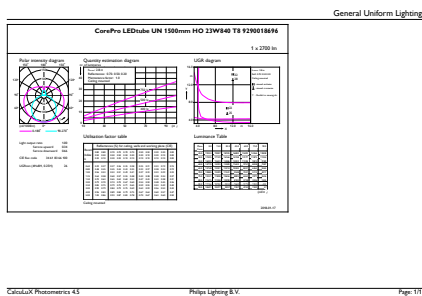

Photometric data

23W G13 840 4000K