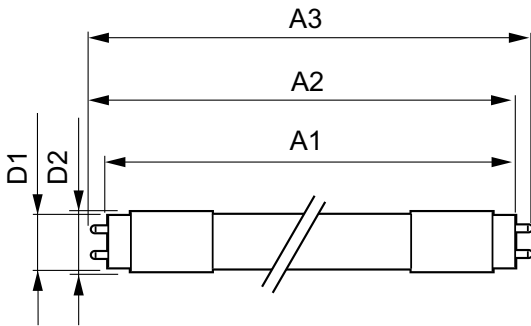

CorePro LED tube Universal T8

Controls and Dimming

Dimmable	No

Mechanical and Housing

Bulb Material	Glass
Product Length	1500 mm

Approval and Application

Energy Efficiency Label (EEL)	A+
Energy Saving Product	Yes
Approval Marks	TUV CE marking RoHS compliance KEMA Keur certificate
Energy Consumption kWh/1000 h	23 kWh

Product Data

Full product code	871869680172700
Order product name	CorePro LEDtube UN 1500mm HO 23W830 T8
EAN/UPC - Product	8718696801727
Order code	929001869502
Numerator - Quantity Per Pack	1
Numerator - Packs per outer box	10
Material Nr. (12NC)	929001869502
Net Weight (Piece)	0.270 kg

Dimensional drawing

TLED 1500mm UNV24W-54W 3100lm 3000K