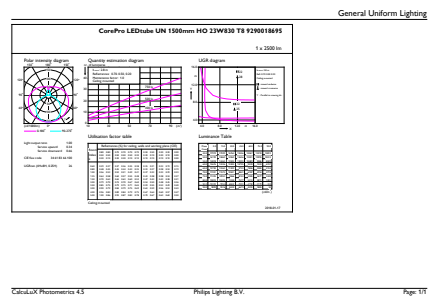

CorePro LED tube Universal T8

Controls and Dimming

Dimmable	No
----------	----

Mechanical and Housing

Bulb Material	Glass
Product Length	1500 mm

Approval and Application

Energy Efficiency Label (EEL)	A+
Energy Saving Product	Yes
Approval Marks	TUV CE marking RoHS compliance KEMA Keur certificate
Energy Consumption kWh/1000 h	23 kWh

Product Data

Full product code	871869680172700
Order product name	CorePro LEDtube UN 1500mm HO 23W830 T8
EAN/UPC - Product	8718696801727
Order code	929001869502
Numerator - Quantity Per Pack	1
Numerator - Packs per outer box	10
Material Nr. (12NC)	929001869502
Net Weight (Piece)	0.270 kg

Dimensional drawing

TLED 1500mm UNV24W-54W 3100lm 3000K

Product	D1	D2	A1	A2	A3
CorePro LEDtube UN 1500mm HO 23W830 T8	27.9 mm	28 mm	1500 mm	1505.9 mm	1514.2 mm

Photometric data

18W G13

23W G13 830 3000K

CorePro LED tube Universal T8