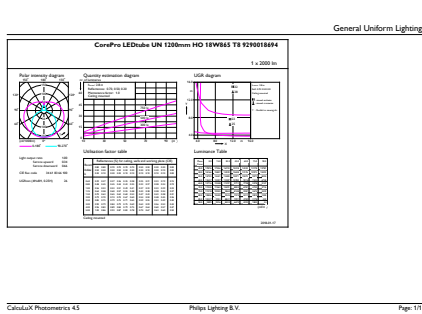

Product data

General information	
Cap-Base	G13 [Medium Bi-Pin Fluorescent]
EU RoHS compliant	Yes
Nominal Lifetime (Nom)	30000 h
Switching Cycle	50000X
Flux measurement reference	Sphere

Light technical	
Color Code	865 [CCT of 6500K]
Beam Angle (Nom)	240 °
Luminous Flux (Nom)	2000 lm
Color Designation	Cool Daylight
Correlated Color Temperature (Nom)	6500 K
Luminous Efficacy (rated) (Nom)	111.00 lm/W
Color Consistency	<6
Color Rendering Index (Nom)	80

Energy Consumption kWh/1000 h	18 kWh
EPREL Registration Number	403582
Product data	
Full product code	871869680170300
Order product name	CorePro LEDtube UN 1200mm HO 18W865 T8
EAN/UPC - Product	8718696801703
Order code	929001869402
Numerator - Quantity Per Pack	1
Numerator - Packs per outer box	10
Material Nr. (12NC)	929001869402
Net Weight (Piece)	0.215 kg

Dimensional drawing

CorePro LEDtube UN 1200mm HO 18W865 T8

Product	D1	D2	A1	A2	A3
CorePro LEDtube UN 1200mm HO 18W865 T8	27.9 mm	28 mm	1199.4 mm	1205.3 mm	1213.6 mm

Photometric data

18W G13 865 6500K

18W G13 830 3000K