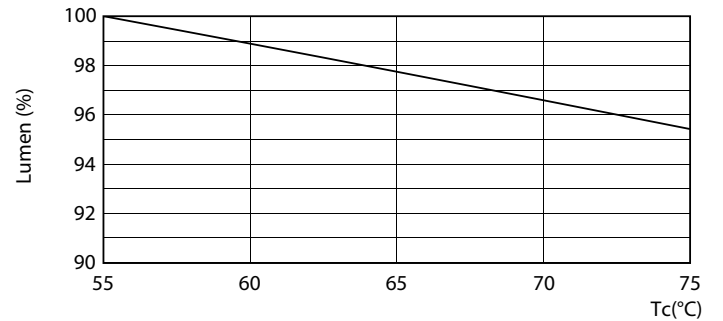

CorePro LED tube Universal T8

Photometric data

18W G13

Lifetime

18W G13

LEDtube COR SLR 18W 30K LifetimeVsTc-LED-LED

18W G13

LEDtube COR SLR 18W 30K LumenVsTc-LMP-LMP