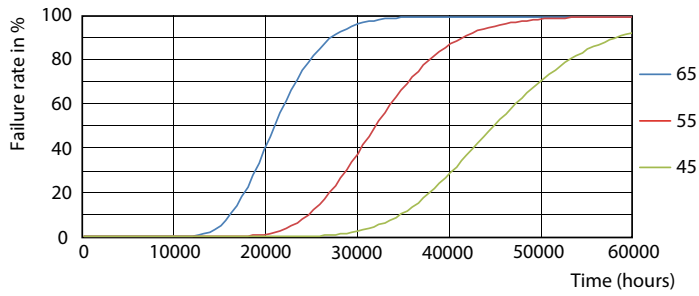

CorePro LED tube Universal T8

Lifetime

LEDtube COR SLR 18W 30K FailureRate-LED-LED