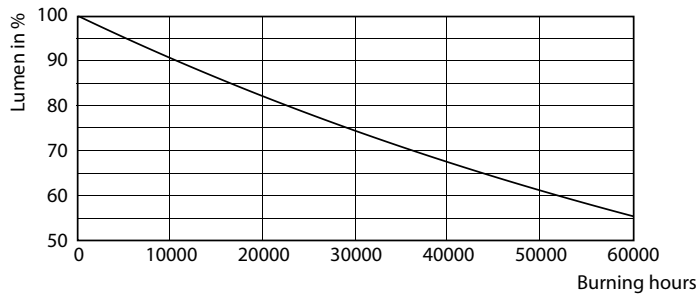

Product data

General information	
Cap-Base	G13 [Medium Bi-Pin Fluorescent]
EU RoHS compliant	Yes
Nominal Lifetime (Nom)	30000 h
Switching Cycle	50000X
Flux measurement reference	Sphere

Light technical	
Color Code	865 [CCT of 6500K]
Beam Angle (Nom)	240 °
Luminous Flux (Nom)	2000 lm
Color Designation	Cool Daylight
Correlated Color Temperature (Nom)	6500 K
Luminous Efficacy (rated) (Nom)	111.00 lm/W
Color Consistency	<6
Color Rendering Index (Nom)	80

CorePro LED tube Universal T8

Photometric data

18W G13

Lifetime

18W G13

LEDtube COR SLR 18W 30K LifetimeVsTc-LED-LED

18W G13

LEDtube COR SLR 18W 30K LumenVsTc-LMP-LMP