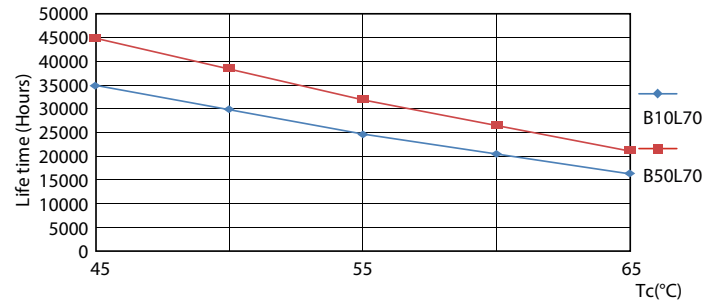

CorePro LED tube Universal T8

Photometric data

18W G13

Lifetime

18W G13

LEDtube COR SLR 18W 30K LifetimeVsTc-LED-LED

18W G13

LEDtube COR SLR 18W 30K LumenVsTc-LMP-LMP