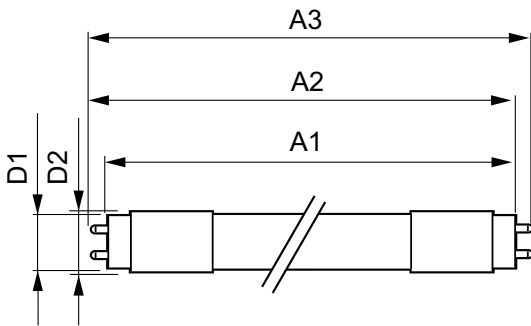

Product data

General information	
Cap-Base	G13 [Medium Bi-Pin Fluorescent]
EU RoHS compliant	Yes
Nominal Lifetime (Nom)	30000 h
Switching Cycle	50000X
Flux measurement reference	Sphere

Light technical	
Color Code	865 [CCT of 6500K]
Beam Angle (Nom)	240 °
Luminous Flux (Nom)	2000 lm
Color Designation	Cool Daylight
Correlated Color Temperature (Nom)	6500 K
Luminous Efficacy (rated) (Nom)	111.00 lm/W
Color Consistency	<6
Color Rendering Index (Nom)	80

Temperature	
T-Ambient (Max)	45 °C
T-Ambient (Min)	-20 °C
T-Storage (Max)	65 °C
T-Storage (Min)	-40 °C

CorePro LED tube Universal T8

T-Case Maximum (Nom)	55 °C
Controls and dimming	
Dimmable	No
Mechanical and housing	
Bulb Finish	Frosted
Bulb Material	Glass
Product Length	1200 mm
Bulb Shape	Tube, double-ended
Approval and application	
Energy Efficiency Class	E
Energy Saving Product	Yes
Approval Marks	RoHS compliance TUV CE marking KEMA Keur certificate

Dimensional drawing

CorePro LEDtube UN 1200mm HO 18W865 T8

Product	D1	D2	A1	A2	A3
CorePro LEDtube UN 1200mm HO 18W865 T8	27.9 mm	28 mm	1199.4 mm	1205.3 mm	1213.6 mm

Photometric data

18W G13 865 6500K

18W G13 830 3000K