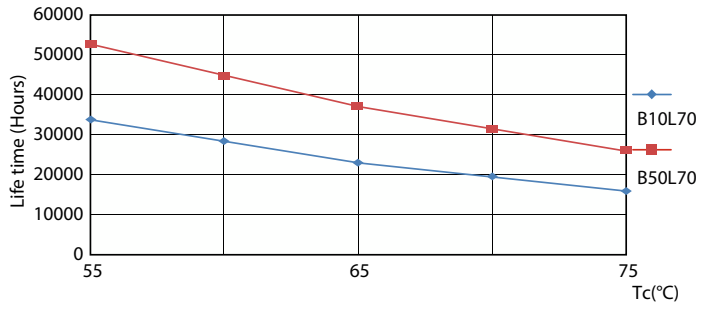

CorePro LED tube Universal T8

Lifetime

Life Expectancy Diagram