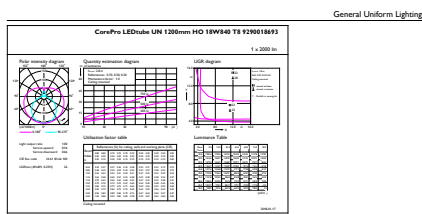

Photometric data

Spectral Power Distribution Colour