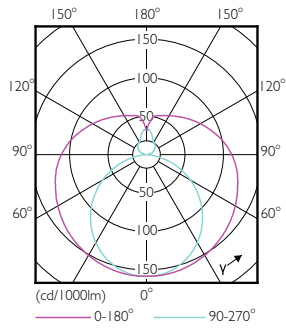

## Dimensional drawing

Product	D1	D2	A1	A2	A3
CorePro LEDtube UN 1200mm HO 18W840 T8	27.9 mm	28 mm	1,199.4 mm	1,205.3 mm	1,213.6 mm

## Photometric data

Spectral Power Distribution Colour

## Photometric data

Light Distribution Diagram