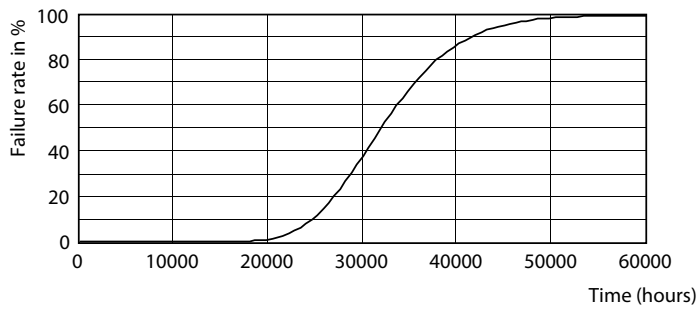

Lifetime

18W G13