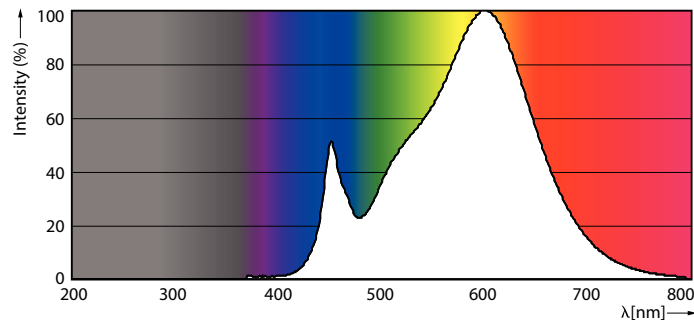

Photometric data

18W G13