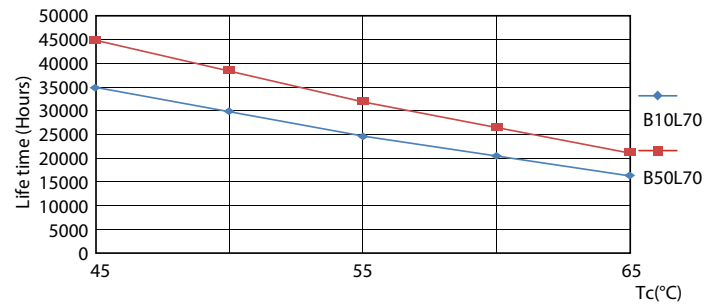

CorePro LED tube Universal T8

Photometric data

18W G13 830 3000K

Lifetime

18W G13

LEDtube COR SLR 18W 30K LifetimeVsTc-LED-LED

18W G13

LEDtube COR SLR 18W 30K LumenVsTc-LMP-LMP