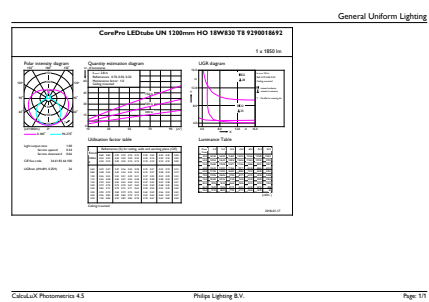

Energy Consumption kWh/1000 h	18 kWh
EPREL Registration Number	403580
Product data	
Full product code	871869680166600
Order product name	CorePro LEDtube UN 1200mm HO 18W830 T8
EAN/UPC - Product	8718696801666
Order code	929001869202
Numerator - Quantity Per Pack	1
Numerator - Packs per outer box	10
Material Nr. (12NC)	929001869202
Net Weight (Piece)	0.270 kg

Dimensional drawing

CorePro LEDtube UN 1200mm HO 18W830 T8

Product	D1	D2	A1	A2	A3
CorePro LEDtube UN 1200mm HO 18W830 T8	27.9 mm	28 mm	1199.4 mm	1205.3 mm	1213.6 mm

Photometric data

18W G13

18W G13 830 3000K

CorePro LED tube Universal T8

Photometric data

18W G13 830 3000K

Lifetime

18W G13

LEDtube COR SLR 18W 30K LifetimeVsTc-LED-LED

18W G13

LEDtube COR SLR 18W 30K LumenVsTc-LMP-LMP