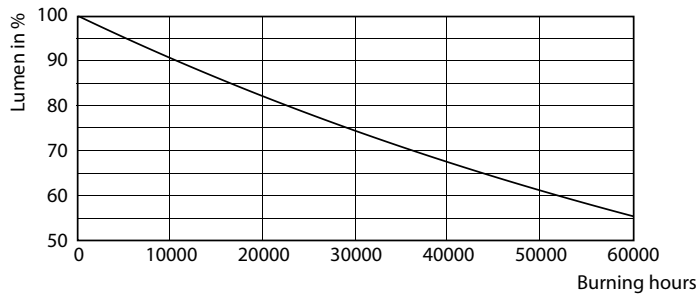

Product data

General information	
Cap-Base	G13 [Medium Bi-Pin Fluorescent]
EU RoHS compliant	Yes
Nominal Lifetime (Nom)	30000 h
Switching Cycle	50000X
Flux measurement reference	Sphere

Light technical	
Color Code	830 [CCT of 3000K]
Beam Angle (Nom)	240 °
Luminous Flux (Nom)	1850 lm
Color Designation	White (WH)
Correlated Color Temperature (Nom)	3000 K
Luminous Efficacy (rated) (Nom)	102.00 lm/W
Color Consistency	<6
Color Rendering Index (Nom)	80

CorePro LED tube Universal T8

Photometric data

18W G13 830 3000K

Lifetime

18W G13

LEDtube COR SLR 18W 30K LifetimeVsTc-LED-LED

18W G13

LEDtube COR SLR 18W 30K LumenVsTc-LMP-LMP