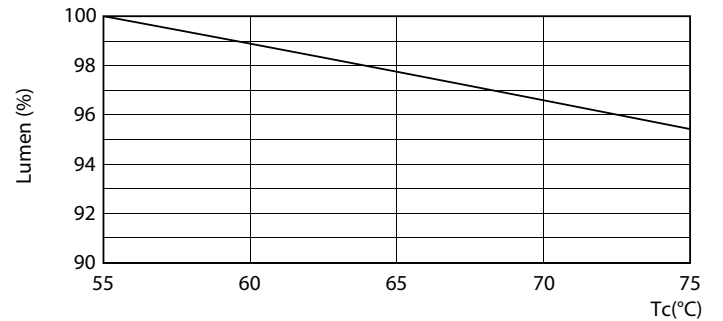

CorePro LED tube Universal T8

Photometric data

18W G13 830 3000K

Lifetime

18W G13

LEDtube COR SLR 18W 30K LifetimeVsTc-LED-LED

18W G13

LEDtube COR SLR 18W 30K LumenVsTc-LMP-LMP