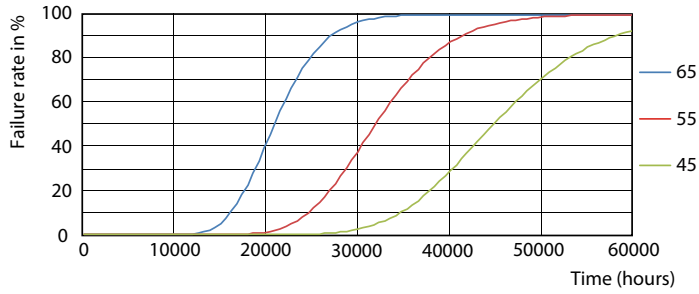

CorePro LED tube Universal T8

Lifetime

LEDtube COR SLR 18W 30K FailureRate-LED-LED