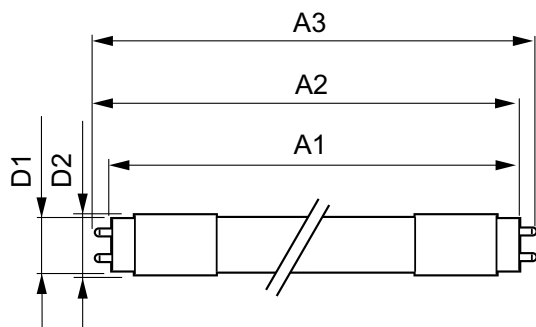

Product data

General information	
Cap-Base	G13 [Medium Bi-Pin Fluorescent]
EU RoHS compliant	Yes
Nominal Lifetime (Nom)	30000 h
Switching Cycle	50000X
Flux measurement reference	Sphere

Light technical	
Color Code	830 [CCT of 3000K]
Beam Angle (Nom)	240 °
Luminous Flux (Nom)	1850 lm
Color Designation	White (WH)
Correlated Color Temperature (Nom)	3000 K
Luminous Efficacy (rated) (Nom)	102.00 lm/W
Color Consistency	<6
Color Rendering Index (Nom)	80

Temperature	
T-Ambient (Max)	45 °C
T-Ambient (Min)	-20 °C
T-Storage (Max)	65 °C
T-Storage (Min)	-40 °C

CorePro LED tube Universal T8

T-Case Maximum (Nom)	55 °C
Controls and dimming	
Dimmable	No
Mechanical and housing	
Bulb Finish	Frosted
Bulb Material	Glass
Product Length	1200 mm
Bulb Shape	Tube, double-ended
Approval and application	
Energy Efficiency Class	F
Energy Saving Product	Yes
Approval Marks	RoHS compliance TUV CE marking KEMA Keur certificate

Energy Consumption kWh/1000 h	18 kWh
EPREL Registration Number	403580
Product data	
Full product code	871869680166600
Order product name	CorePro LEDtube UN 1200mm HO 18W830 T8
EAN/UPC - Product	8718696801666
Order code	929001869202
Numerator - Quantity Per Pack	1
Numerator - Packs per outer box	10
Material Nr. (12NC)	929001869202
Net Weight (Piece)	0.270 kg

Dimensional drawing

CorePro LEDtube UN 1200mm HO 18W830 T8

Product	D1	D2	A1	A2	A3
CorePro LEDtube UN 1200mm HO 18W830 T8	27.9 mm	28 mm	1199.4 mm	1205.3 mm	1213.6 mm

Photometric data

18W G13

18W G13 830 3000K