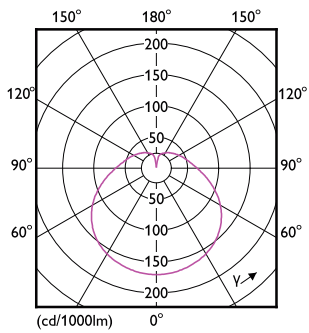

LEDspot ESS 10W E27 R80 827 12D ND RCA