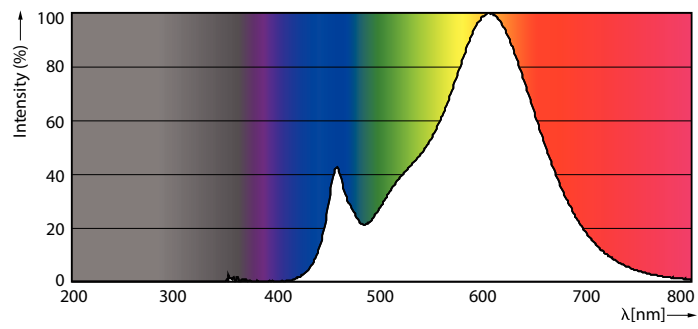

Photometric data

LEDspot ESS 10W E27 R80 827 12D ND RCA

LEDspot ESS 10W E27 R80 827 12D ND RCA