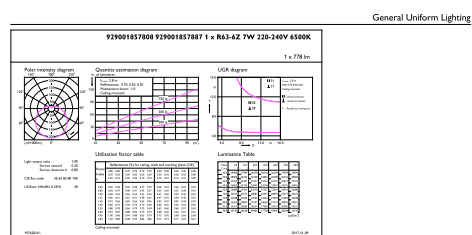

Photometric data

LEDspot ESS 4-7W E14-27 R50-63 865 12D ND RCA

LEDspot ESS 7W E27 R63 865 12D ND RCA