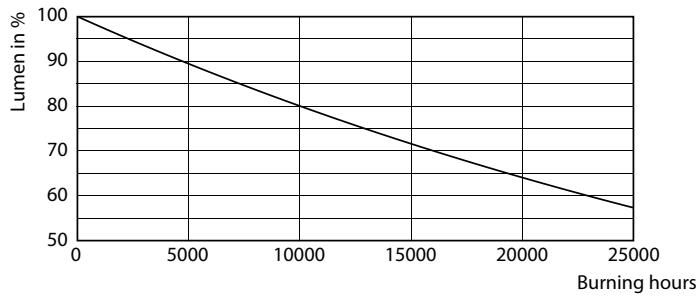

LED Specialty Lamps

Lifetime

LEDcapsule CorePro 1.7-20W GY6.35 Capsule 827 ND

LEDcapsule CorePro 1.7-20W GY6.35 Capsule 827 ND