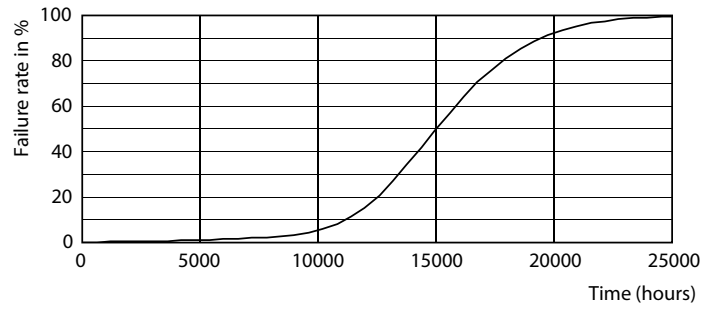

LED Specialty Lamps

Lifetime

LEDcapsule CorePro 1.7-20W GY6.35 Capsule 827 ND

LEDcapsule CorePro 1.7-20W GY6.35 Capsule 827 ND