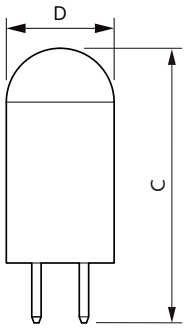

Product data

General Information	
Cap-Base	G4 [G4]
EU RoHS compliant	Yes
Nominal Lifetime (Nom)	15000 h
Switching Cycle	50000X
Technical Type	1.7-20W
Light Technical	
Color Code	827 [CCT of 2700K]
Luminous Flux (Nom)	205 lm
Color Designation	Warm White (WW)
Correlated Color Temperature (Nom)	2700 K
Luminous Efficacy (rated) (Nom)	120.00 lm/W
Color Consistency	<6
Color Rendering Index (Nom)	80
LLMF At End Of Nominal Lifetime (Nom)	70 %
Operating and Electrical	
Input Frequency	- Hz
Power (Nom)	1.7 W

Dimensional drawing

Capsule 12V2W-20W 200lm N.AD 2700K G4

Product	D	C
CorePro LEDcapsuleLV 1.7-20W G4 827	14.5 mm	38 mm

Photometric data

LEDcapsule CorePro 0.9-10W G4 Capsule 827 ND

LEDcapsule CorePro 1.7-20W G4 Capsule 827 ND