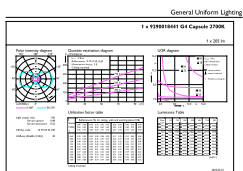

Dimensional drawing

Capsule 12V2W-20W 200lm N.AD 2700K G4

Product	D	C
CorePro LEDcapsuleLV 1.7-20W G4 827	14.5 mm	38 mm

Photometric data

LEDcapsule CorePro 0.9-10W G4 Capsule 827 ND

LEDcapsule CorePro 1.7-20W G4 Capsule 827 ND