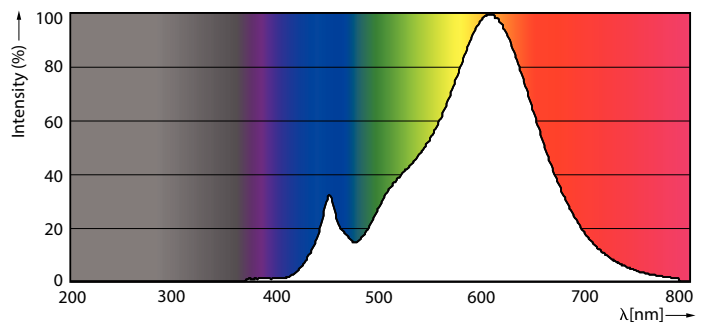

LEDcapsule CorePro 1.7-20W G4 Capsule 827 ND

LEDcapsule CorePro 1.7-20W G4 Capsule 827 ND