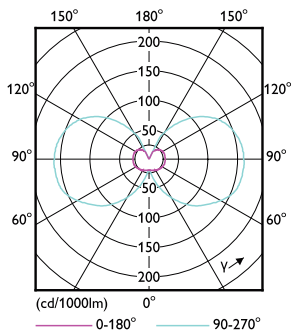

Product data

General Information	
Cap-Base	G4 [G4]
EU RoHS compliant	Yes
Nominal Lifetime (Nom)	15000 h
Switching Cycle	50000X
Technical Type	1.7-20W
Light Technical	
Color Code	827 [CCT of 2700K]
Luminous Flux (Nom)	205 lm
Color Designation	Warm White (WW)
Correlated Color Temperature (Nom)	2700 K
Luminous Efficacy (rated) (Nom)	120.00 lm/W
Color Consistency	<6
Color Rendering Index (Nom)	80
LLMF At End Of Nominal Lifetime (Nom)	70 %
Operating and Electrical	
Input Frequency	- Hz
Power (Nom)	1.7 W

Lamp Current (Nom)	240 mA
Wattage Equivalent	20 W
Starting Time (Nom)	0.5 s
Warm Up Time to 60% Light (Nom)	0.5 s
Power Factor (Nom)	0.5
Voltage (Nom)	12 V
Temperature	
T-Case Maximum (Nom)	56 °C
Controls and Dimming	
Dimmable	No
Approval and Application	
Energy Efficiency Label (EEL)	A++
Suitable For Accent Lighting	No
Energy Consumption kWh/1000 h	2 kWh
Product Data	
Full product code	871869679310700

Dimensional drawing

Capsule 12V2W-20W 200lm N.AD 2700K G4

Product	D	C
CorePro LEDcapsuleLV 1.7-20W G4 827	14.5 mm	38 mm

Photometric data

LEDcapsule CorePro 0.9-10W G4 Capsule 827 ND

LEDcapsule CorePro 1.7-20W G4 Capsule 827 ND