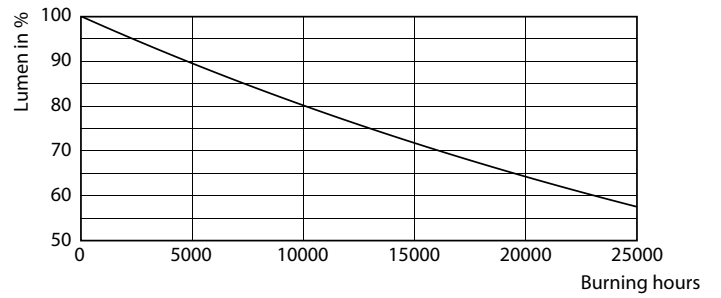

CorePro LEDcapsule LV

Lifetime

LEDcapsule CorePro 0.9-10W G4 Capsule 830 ND

LEDcapsule CorePro 0.9-10W G4 Capsule 830 ND