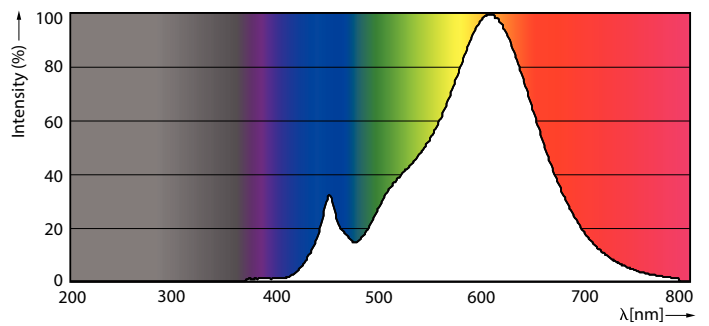

LEDcapsule CorePro 1.7-20W G4 Capsule 827 ND

LEDcapsule CorePro 0.9-10W G4 Capsule 827 ND