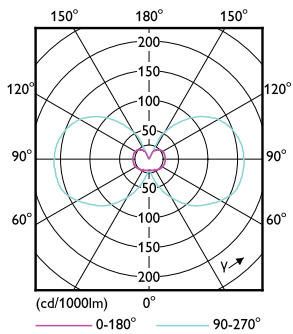

Product data

General Information	
Cap-Base	G4 [G4]
EU RoHS compliant	Yes
Nominal Lifetime (Nom)	15000 h
Switching Cycle	50000X
Technical Type	0.9-10W
Light Technical	
Color Code	827 [CCT of 2700K]
Luminous Flux (Nom)	110 lm
Color Designation	Warm White (WW)
Correlated Color Temperature (Nom)	2700 K
Luminous Efficacy (rated) (Nom)	122.00 lm/W
Color Consistency	<6
Color Rendering Index (Nom)	80
LLMF At End Of Nominal Lifetime (Nom)	70 %
Operating and Electrical	
Input Frequency	- Hz
Power (Nom)	0.9 W

Lamp Current (Nom)	140 mA
Wattage Equivalent	10 W
Starting Time (Nom)	0.5 s
Warm Up Time to 60% Light (Nom)	0.5 s
Power Factor (Nom)	0.5
Voltage (Nom)	12 V
Temperature	
T-Case Maximum (Nom)	51 °C
Controls and Dimming	
Dimmable	No
Approval and Application	
Energy Efficiency Label (EEL)	A++
Suitable For Accent Lighting	No
Energy Consumption kWh/1000 h	1 kWh
Product Data	
Full product code	871869679312100

Dimensional drawing

Capsule 12V1W-10W 100lm N.AD 2700K G4

Product	D	C
CorePro LEDcapsuleLV 0.9-10W G4 827	14.5 mm	38 mm

Photometric data

LEDcapsule CorePro 0.9-10W G4 Capsule 827 ND

LEDcapsule CorePro 1.7-20W G4 Capsule 827 ND