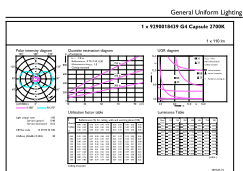

Dimensional drawing

Capsule 12V1W-10W 100lm N.AD 2700K G4

Product	D	C
CorePro LEDcapsuleLV 0.9-10W G4 827	14.5 mm	38 mm

Photometric data

LEDcapsule CorePro 0.9-10W G4 Capsule 827 ND

LEDcapsule CorePro 1.7-20W G4 Capsule 827 ND