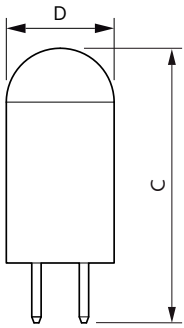

Product data

General Information	
Cap-Base	G4 [G4]
EU RoHS compliant	Yes
Nominal Lifetime (Nom)	15000 h
Switching Cycle	50000X
Technical Type	0.9-10W
Light Technical	
Color Code	827 [CCT of 2700K]
Luminous Flux (Nom)	110 lm
Color Designation	Warm White (WW)
Correlated Color Temperature (Nom)	2700 K
Luminous Efficacy (rated) (Nom)	122.00 lm/W
Color Consistency	<6
Color Rendering Index (Nom)	80
LLMF At End Of Nominal Lifetime (Nom)	70 %
Operating and Electrical	
Input Frequency	- Hz
Power (Nom)	0.9 W

Dimensional drawing

Capsule 12V1W-10W 100lm N.AD 2700K G4

Product	D	C
CorePro LEDcapsuleLV 0.9-10W G4 827	14.5 mm	38 mm

Photometric data

LEDcapsule CorePro 0.9-10W G4 Capsule 827 ND

LEDcapsule CorePro 1.7-20W G4 Capsule 827 ND