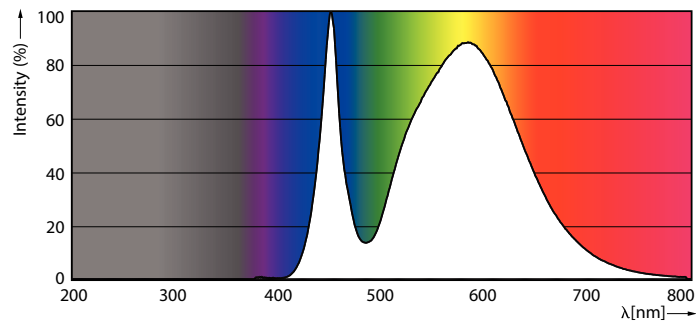

Photometric data

NAM Highbay 165W EX39 4000K 60-120D NB WB DL