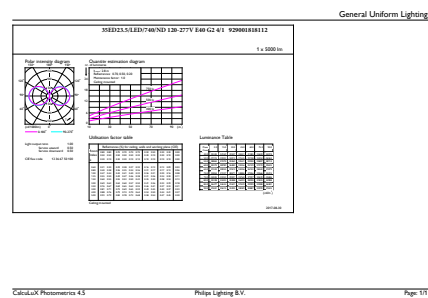

Photometric data

LED Trueforce 35W others E40 740 36D ND