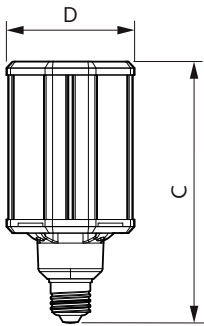

Product data

General information	
Cap-Base	E40 [E40]
EU RoHS compliant	Yes
Nominal Lifetime (Nom)	50000 h
Switching Cycle	50000X
Technical Type	35-100W
Light technical	
Color Code	740 [CCT of 4000K]
Beam Angle (Nom)	360 °
Luminous Flux (Nom)	5000 lm
Color Designation	Cool White (CW)
Correlated Color Temperature (Nom)	4000 K
Luminous Efficacy (rated) (Nom)	142.86 lm/W
Color Consistency	ANSI 4000K
Color Rendering Index (Nom)	70
LLMF At End Of Nominal Lifetime (Nom)	70 %

EAN/UPC - Product	8718696772317
Order code	929001818112
Numerator - Quantity Per Pack	1
Numerator - Packs per outer box	4
Material Nr. (12NC)	929001818112
Net Weight (Piece)	0.410 kg

Dimensional drawing