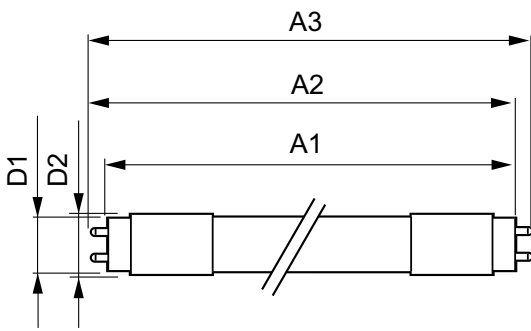

T8

Product Length	1200 mm
Bulb Shape	Tube, double-ended
Approval and application	
Energy Saving Product	Yes
Approval Marks	RoHS compliance UL certificate DLC compliance
Energy Consumption kWh/1000 h	- kWh
Energy Certifications	DLC Standard

Product data	
Order product name	13T8/MAS/48-850/IF21/P/DIM 10/1
EAN/UPC - Product	046677473952
Order code	929001397934
Numerator - Quantity Per Pack	1
Numerator - Packs per outer box	10
Material Nr. (12NC)	929001397934
Net Weight (Piece)	0.220 kg

Dimensional drawing

13T8/MAS/48-850/IF21/P/DIM 10/1

Product	D1	D2	A1	A2	A3
13T8/MAS/48-850/ IF21/P/DIM 10/1	25.7 mm	26.3 mm	1198.1 mm	1205.2 mm	1212.3 mm