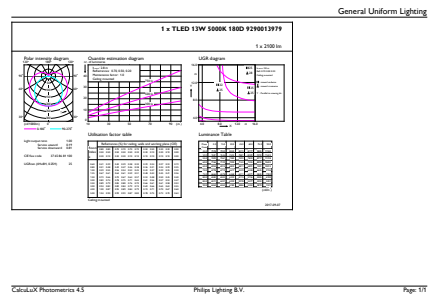

T8

Product Length	1200 mm
Bulb Shape	Tube, double-ended
Approval and application	
Energy Saving Product	Yes
Approval Marks	RoHS compliance UL certificate DLC compliance
Energy Consumption kWh/1000 h	- kWh
Energy Certifications	DLC Standard

Dimensional drawing

13T8/MAS/48-850/IF21/P/DIM 10/1

Product	D1	D2	A1	A2	A3
13T8/MAS/48-850/ IF21/P/DIM 10/1	25.7 mm	26.3 mm	1198.1 mm	1205.2 mm	1212.3 mm

Photometric data

LEDtube 15W G13 850 160D IF 6U EasySmart