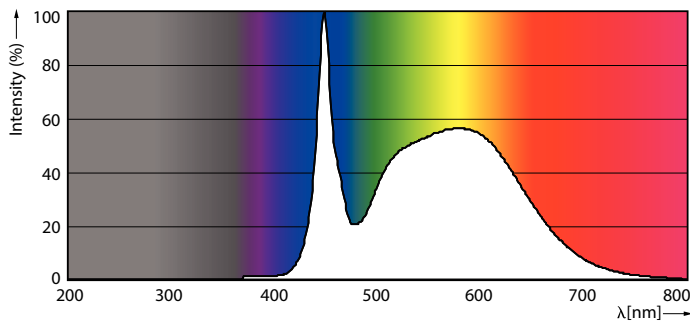

Photometric data

LEDtube 15W G13 850 160D IF 6U EasySmart